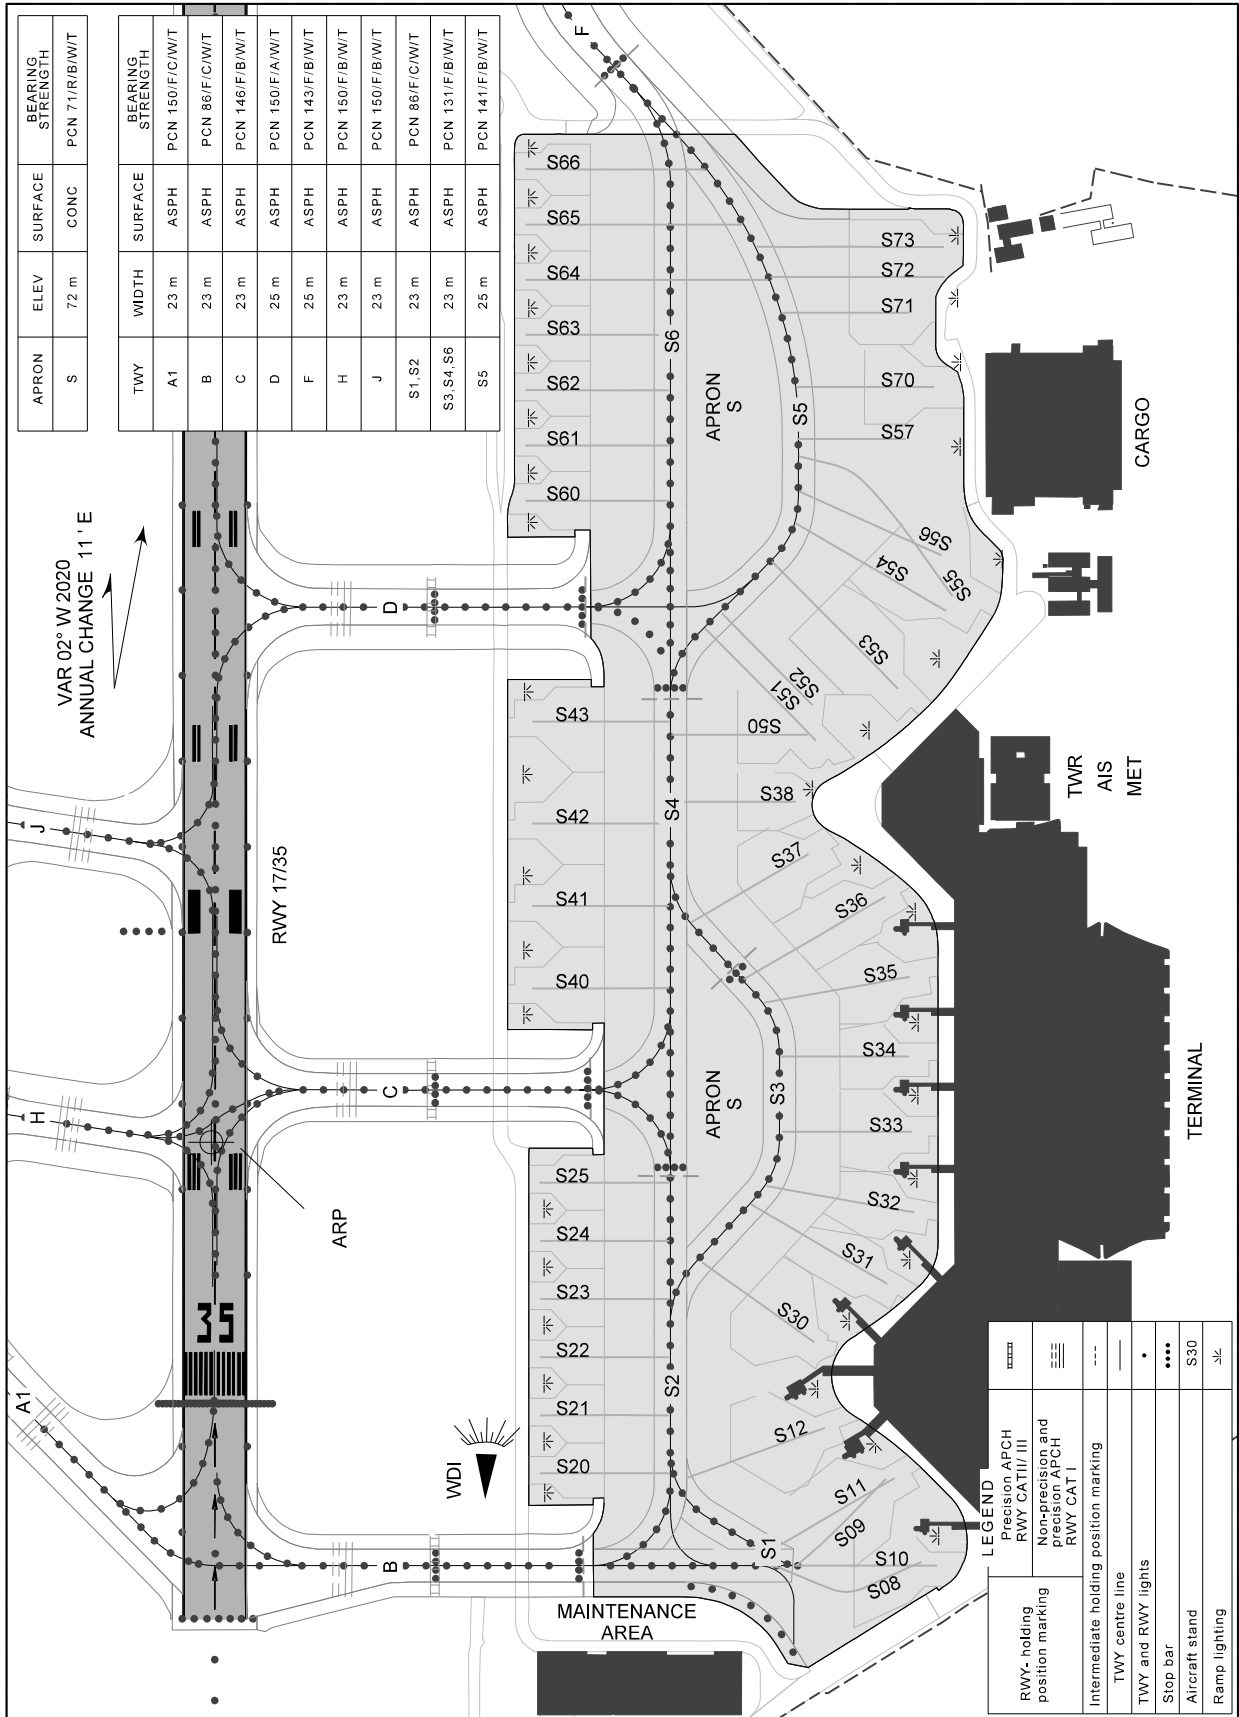

AIRCRAFT PARKING
DOCKING CHART - ICAO

APRON
ELEV 72 m

PORTO INFORMATION 124.305
PORTO DELIVERY 118.930
PORTO TOWER 118.005

PORTO
LPPR

THIS PAGE INTENTIONALLY LEFT BLANK