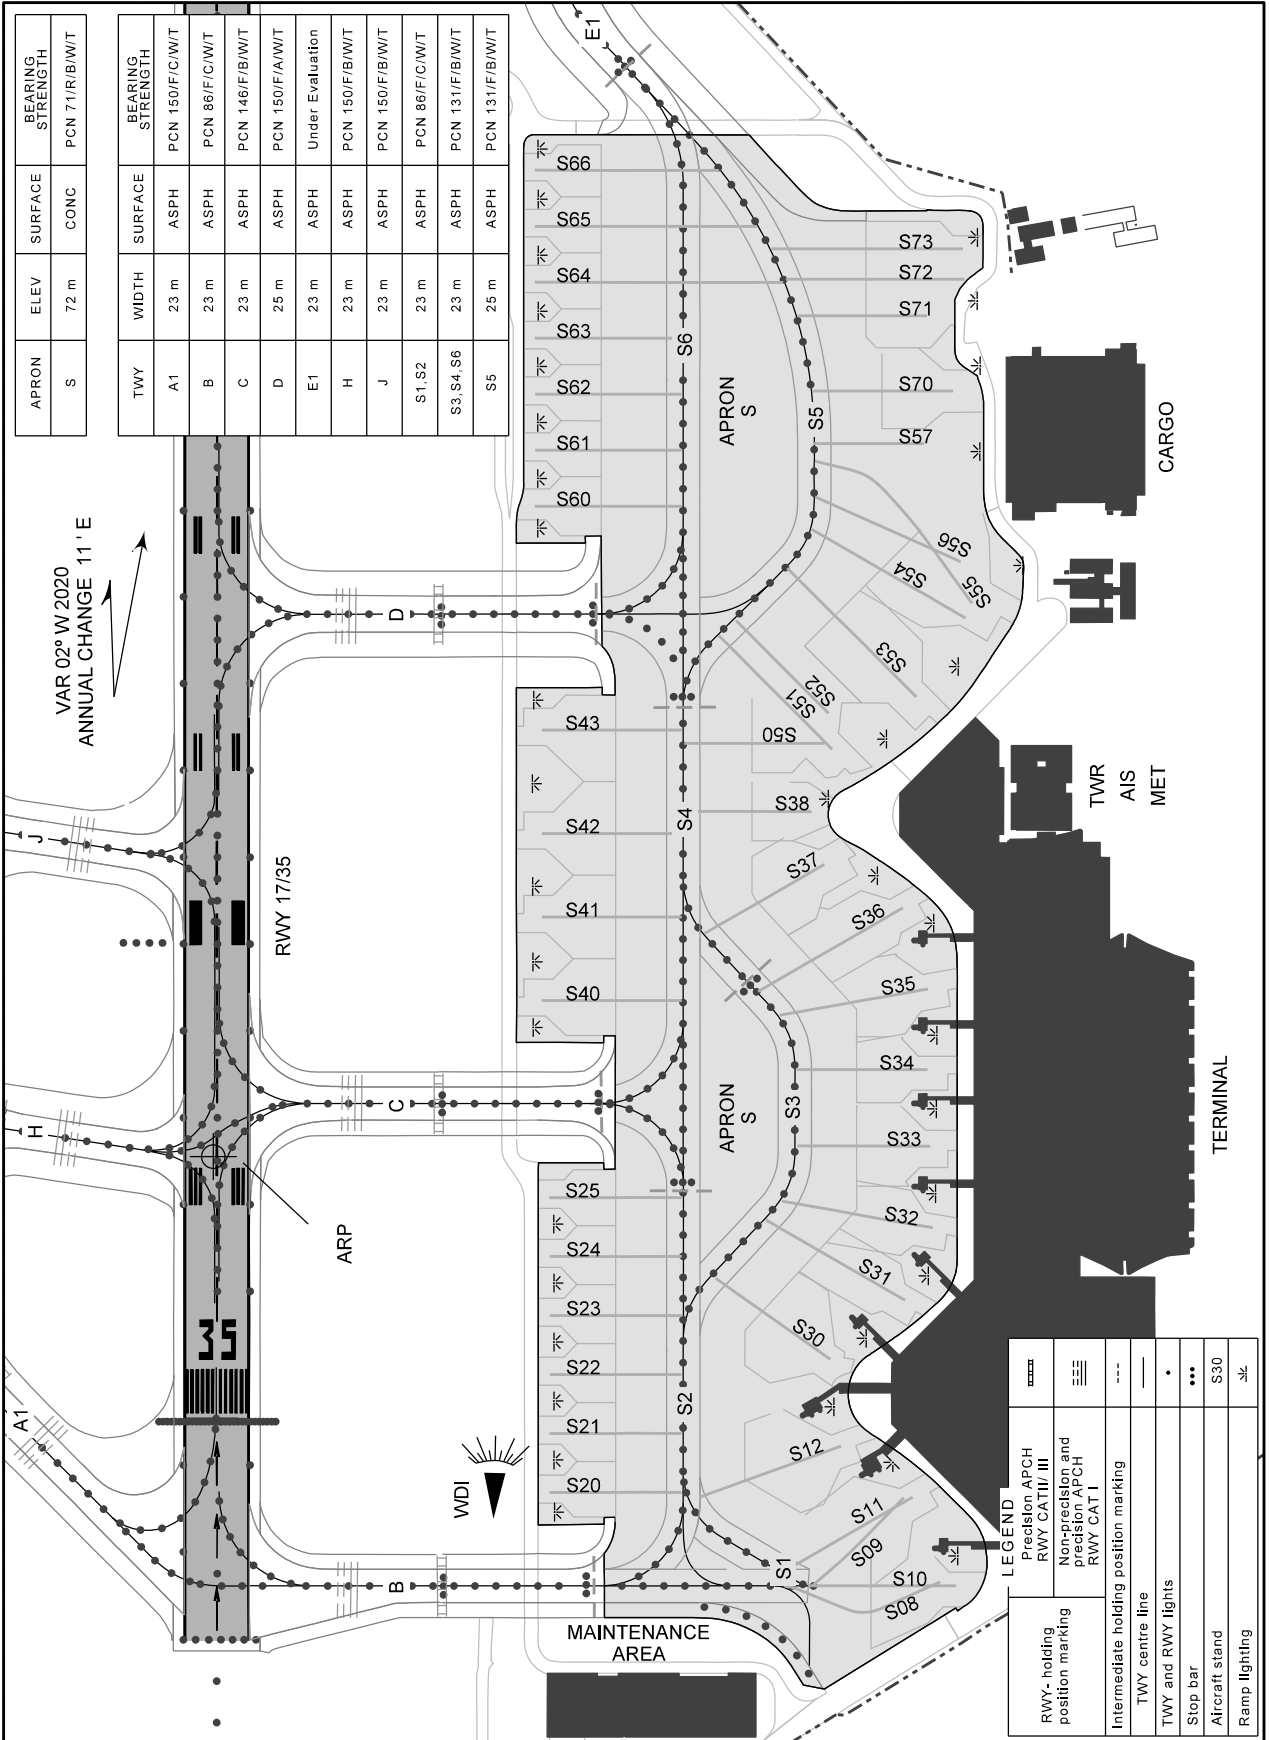

AIRCRAFT PARKING
DOCKING CHART - ICAO

APRON S
ELEV 72 m

PORTO ARR INFORMATION 124.305
PORTO DEP INFORMATION 121.680
PORTO DELIVERY 118.930
PORTO TOWER 118.005

PORTO, Francisco Sá Carneiro
(LPPR)

THIS PAGE INTENTIONALLY LEFT BLANK