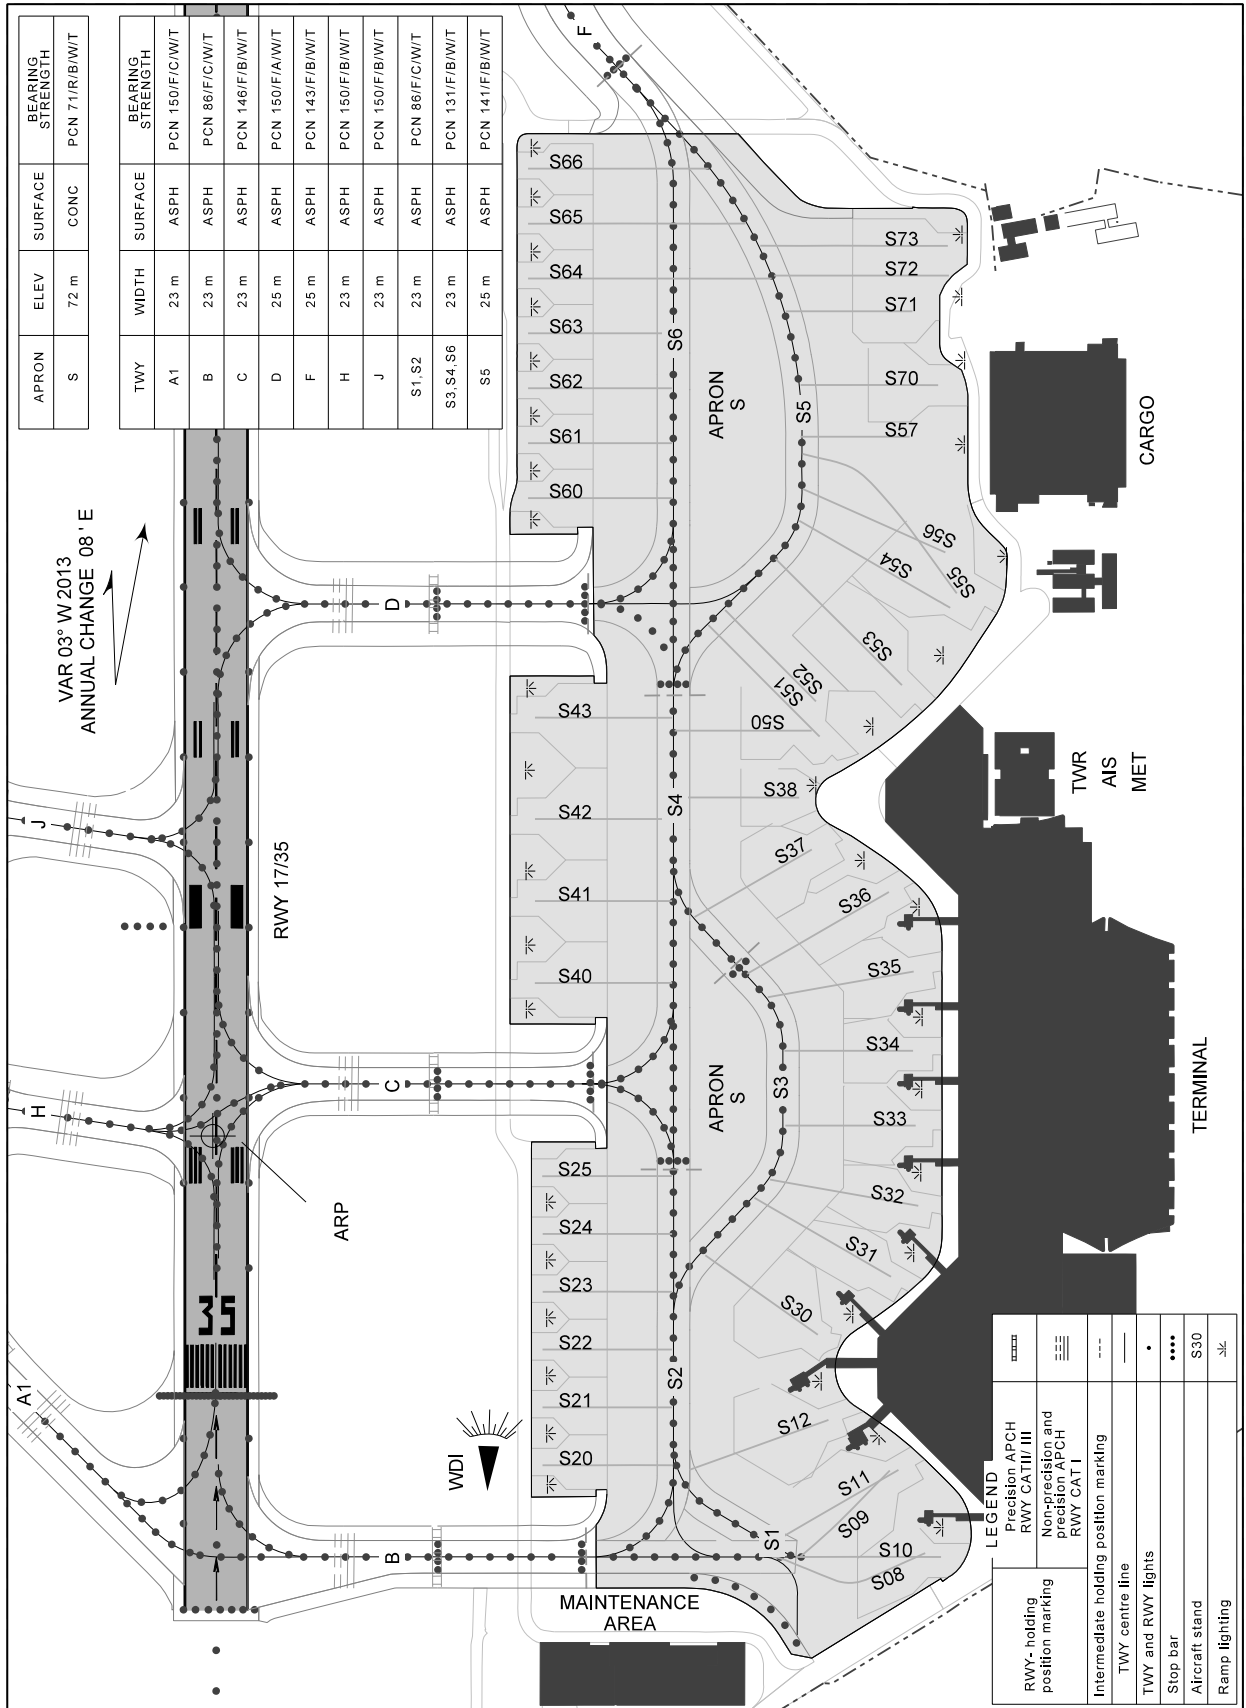

AIRCRAFT PARKING  
DOCKING CHART - ICAO

APRON  
ELEV 72 m

PORTO INFORMATION 124.305  
PORTO DELIVERY 118.930  
PORTO TOWER 118.005

PORTO  
LPPR

Stands S1A, S1B changed to S08, S09. S57 inserted.

THIS PAGE INTENTIONALLY LEFT BLANK