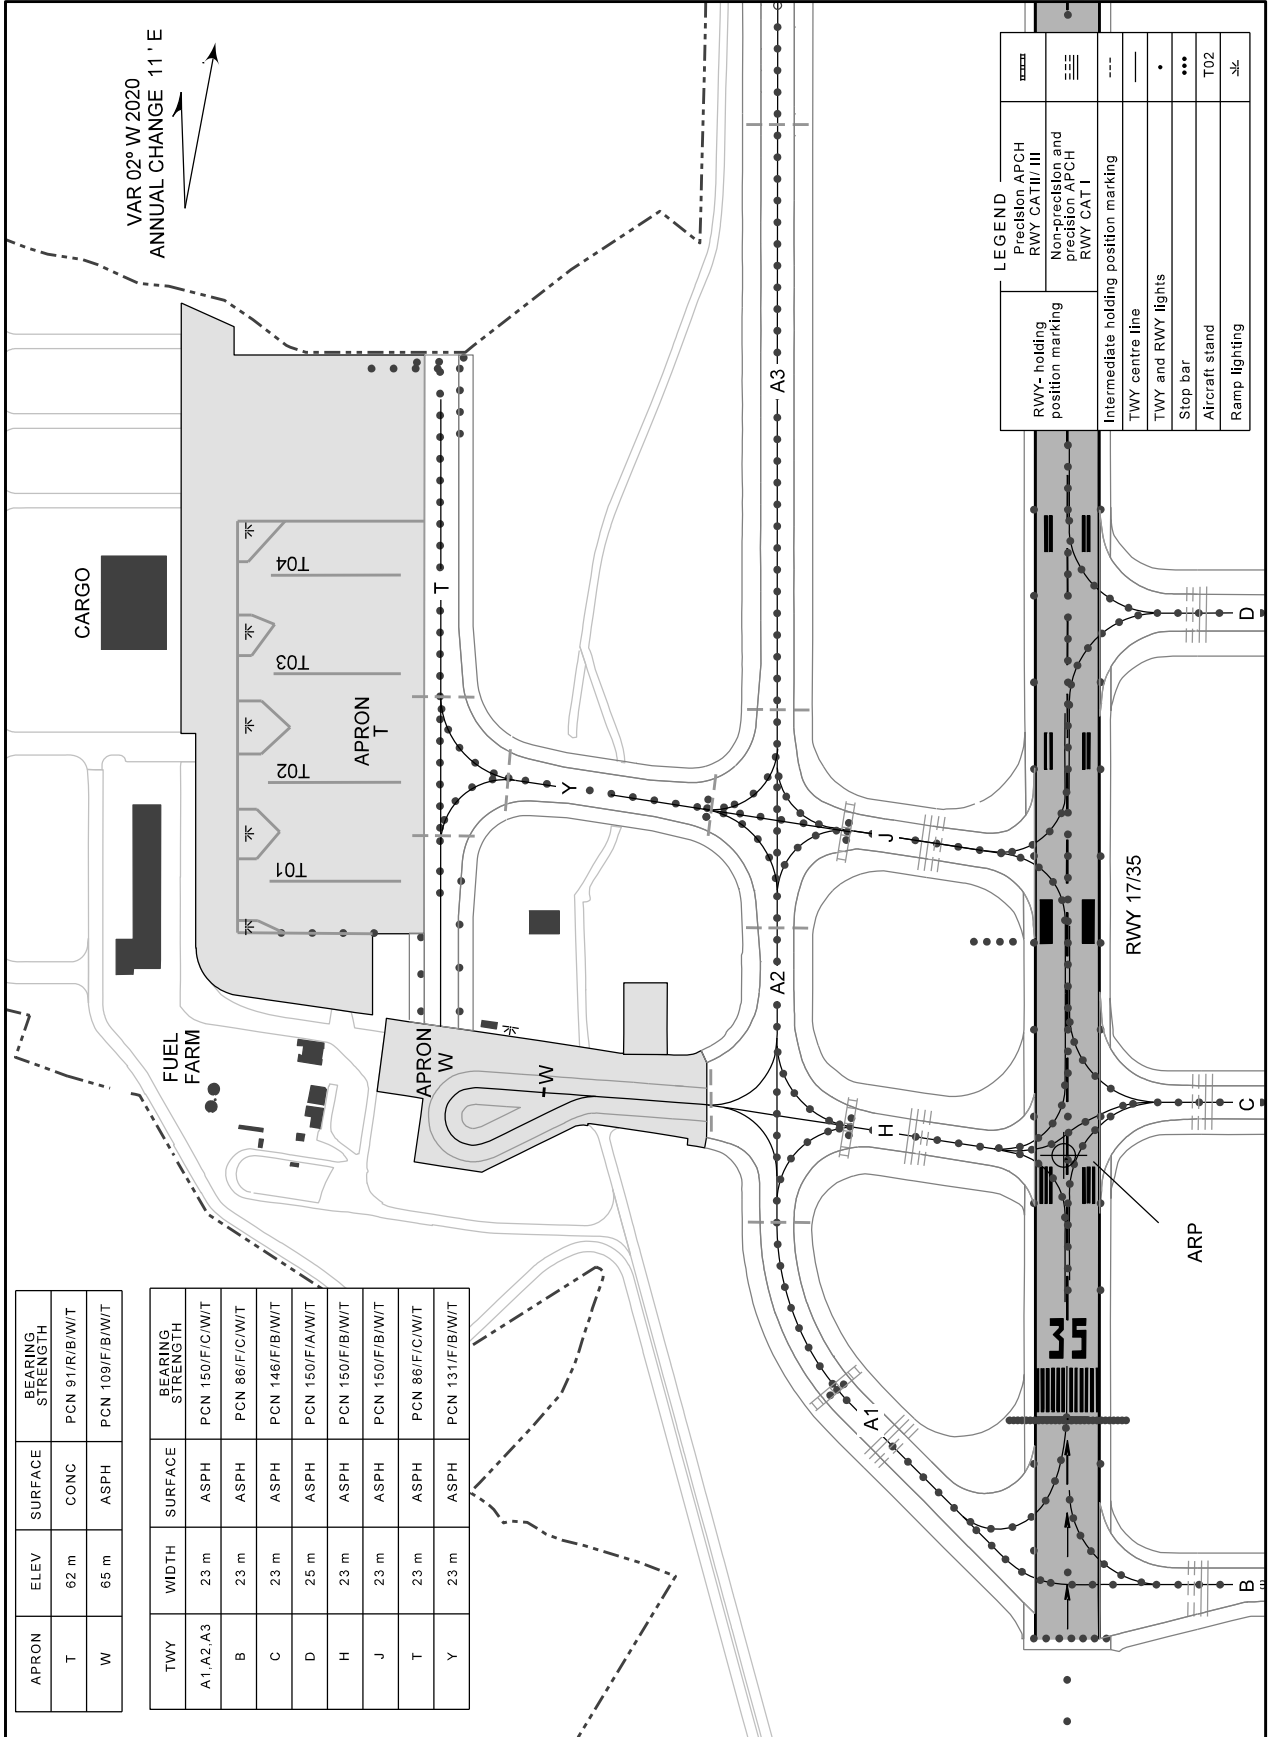

AIRCRAFT PARKING
DOCKING CHART - ICAO

APRON
ELEV T=62 m W=65 m

PORTO ARR INFORMATION 124.305
PORTO DEP INFORMATION 121.680
PORTO DELIVERY 118.930
PORTO TOWER 118.005

PORTO, Francisco Sá Carneiro
(LPPR)

Stand W depicted. Stopbar symbol updated.

THIS PAGE INTENTIONALLY LEFT BLANK