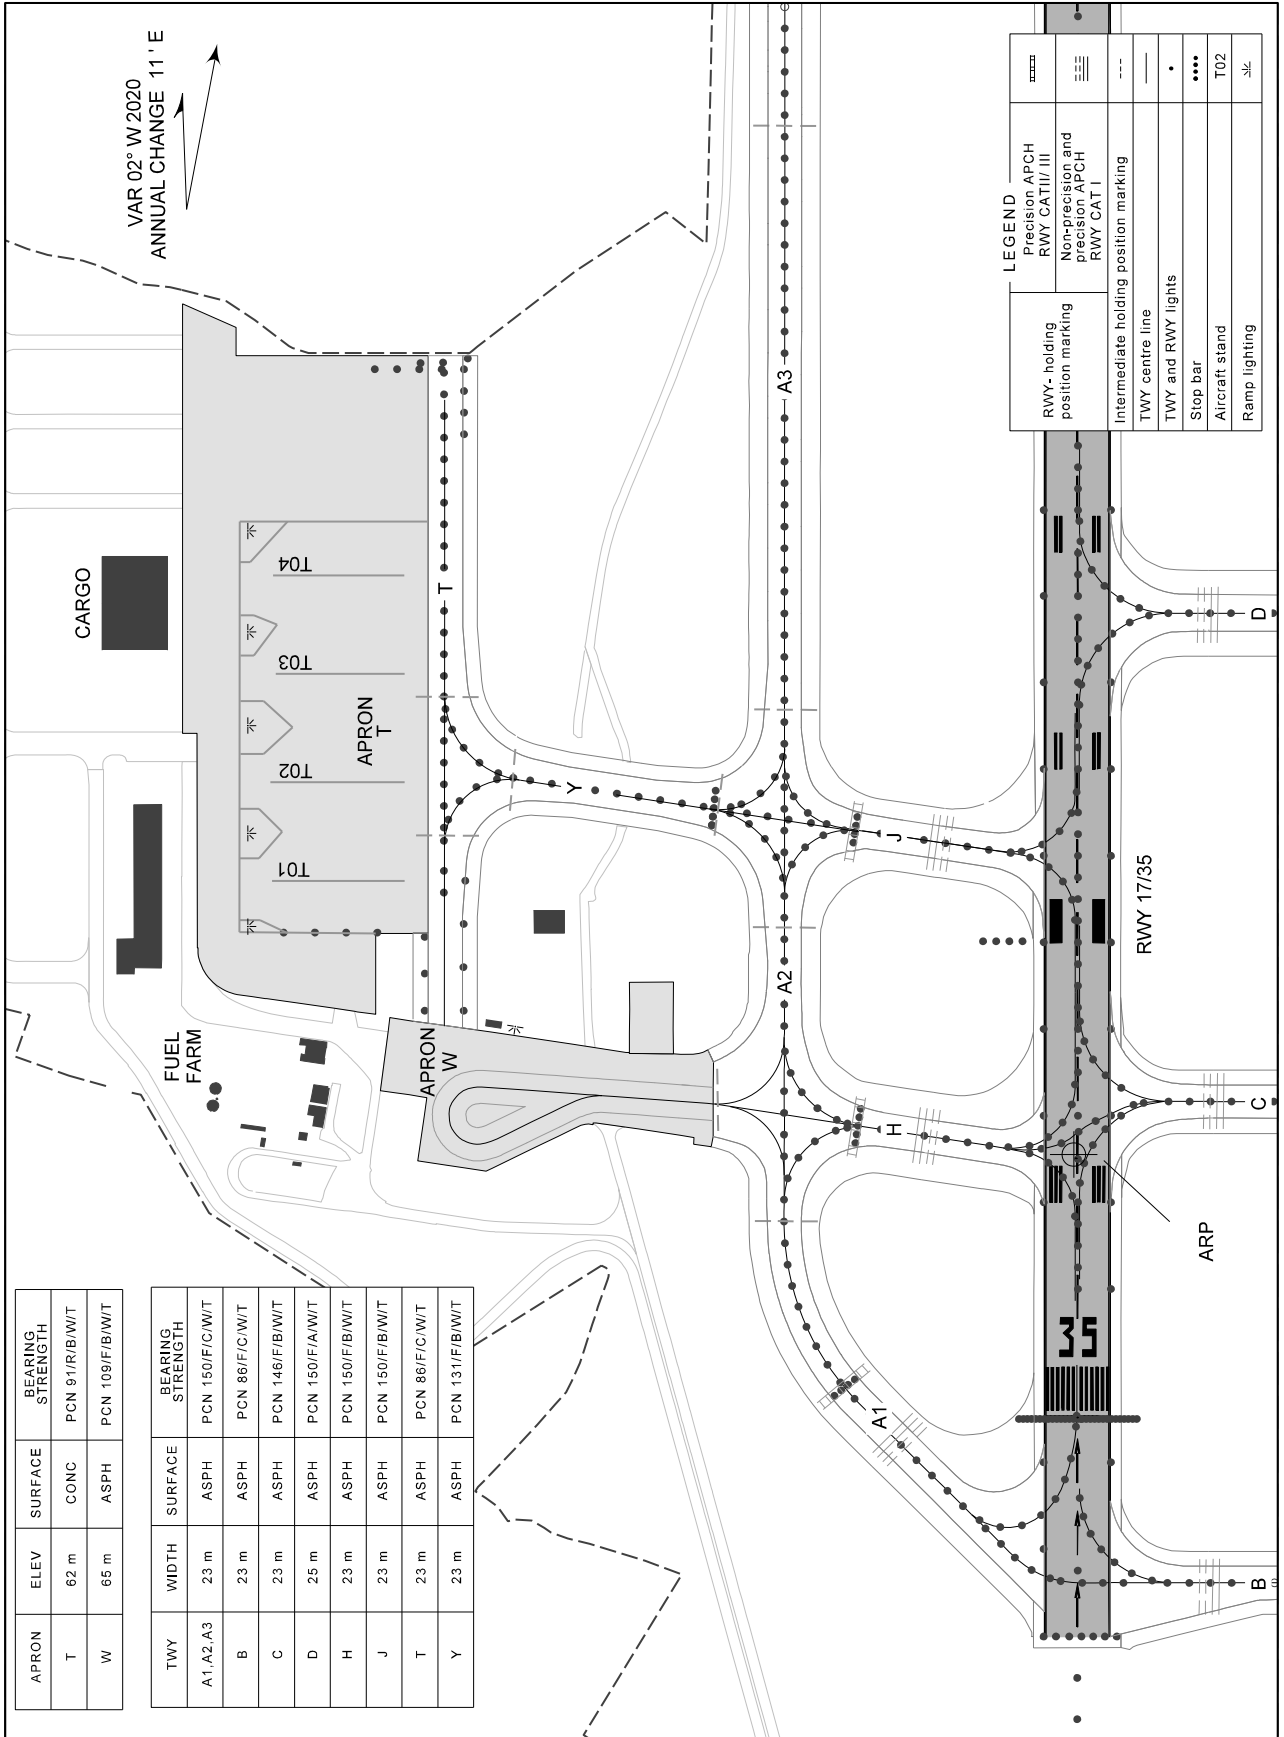

AIRCRAFT PARKING
DOCKING CHART - ICAO

APRON
ELEV T=62 m W=65 m

PORTO INFORMATION 124.305
PORTO DELIVERY 118.930
PORTO TOWER 118.005

PORTO
LPPR

MAG VAR updated.

THIS PAGE INTENTIONALLY LEFT BLANK