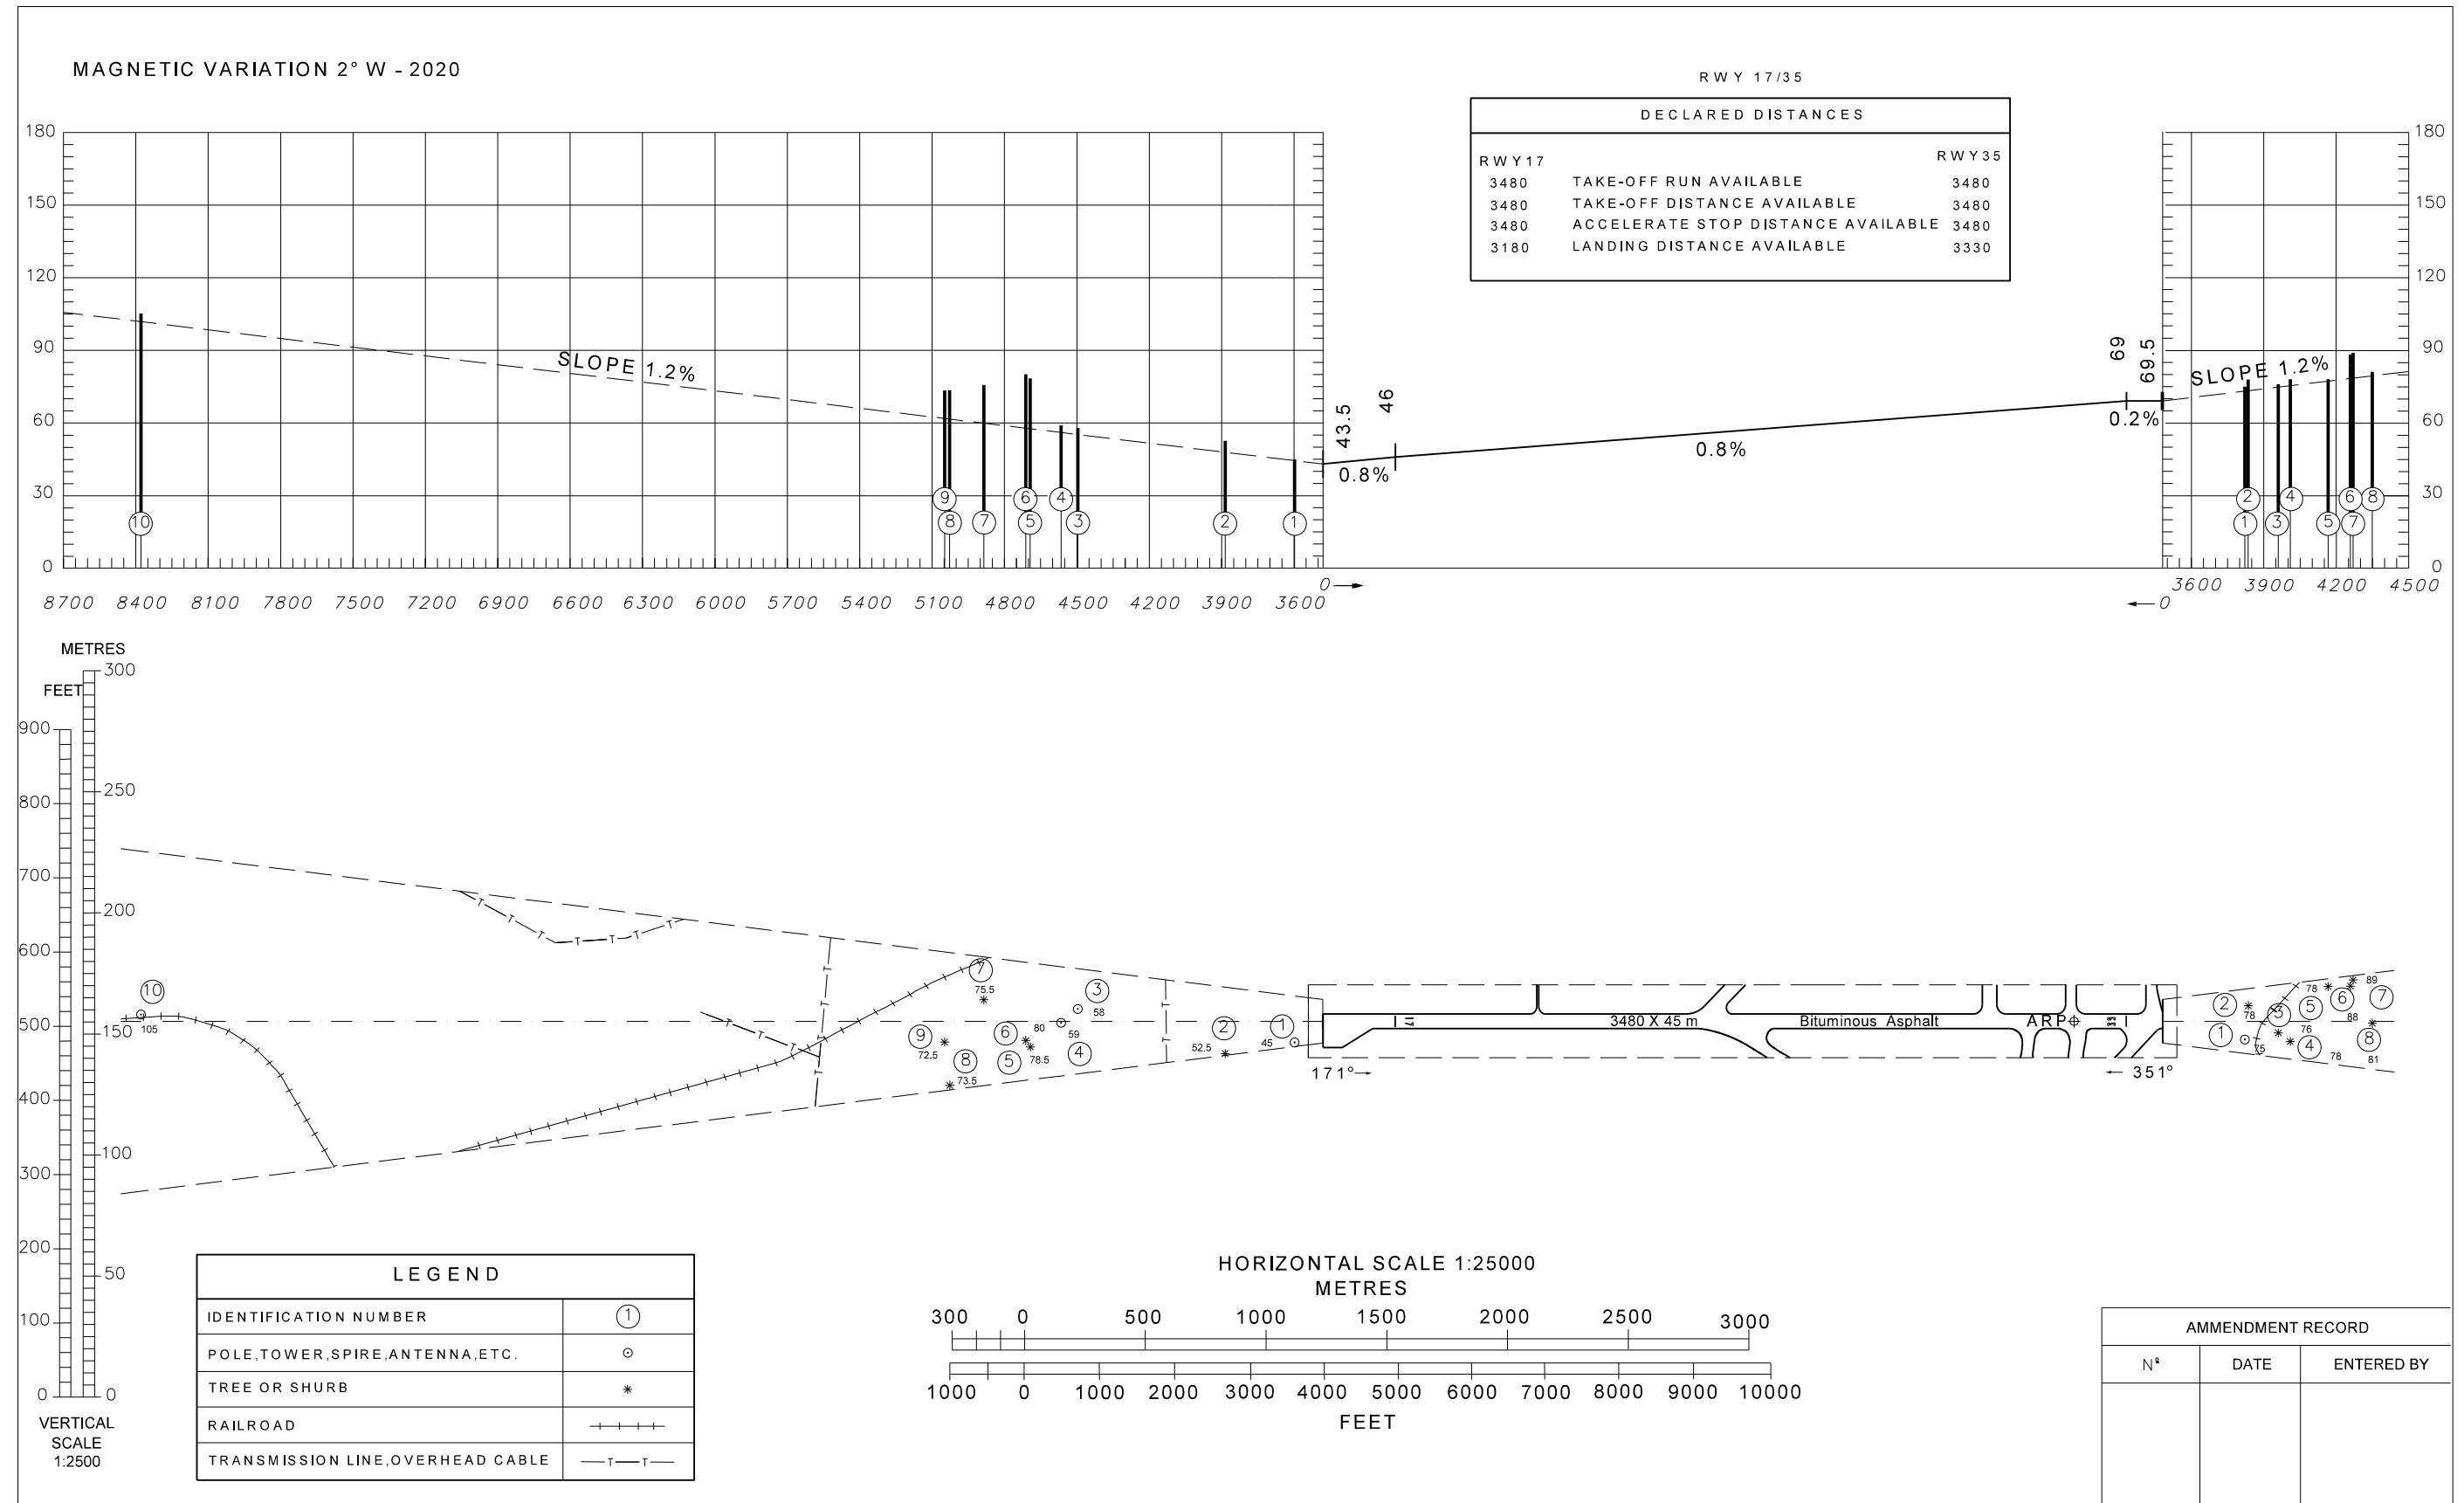

AERODROME OBSTACLE CHART - ICAO
TYPE A (OPERATING LIMITATIONS)

PORTO

DIMENSIONS AND ELEVATIONS IN METRES

MAG VAR updated.

THIS PAGE INTENTIONALLY LEFT BLANK