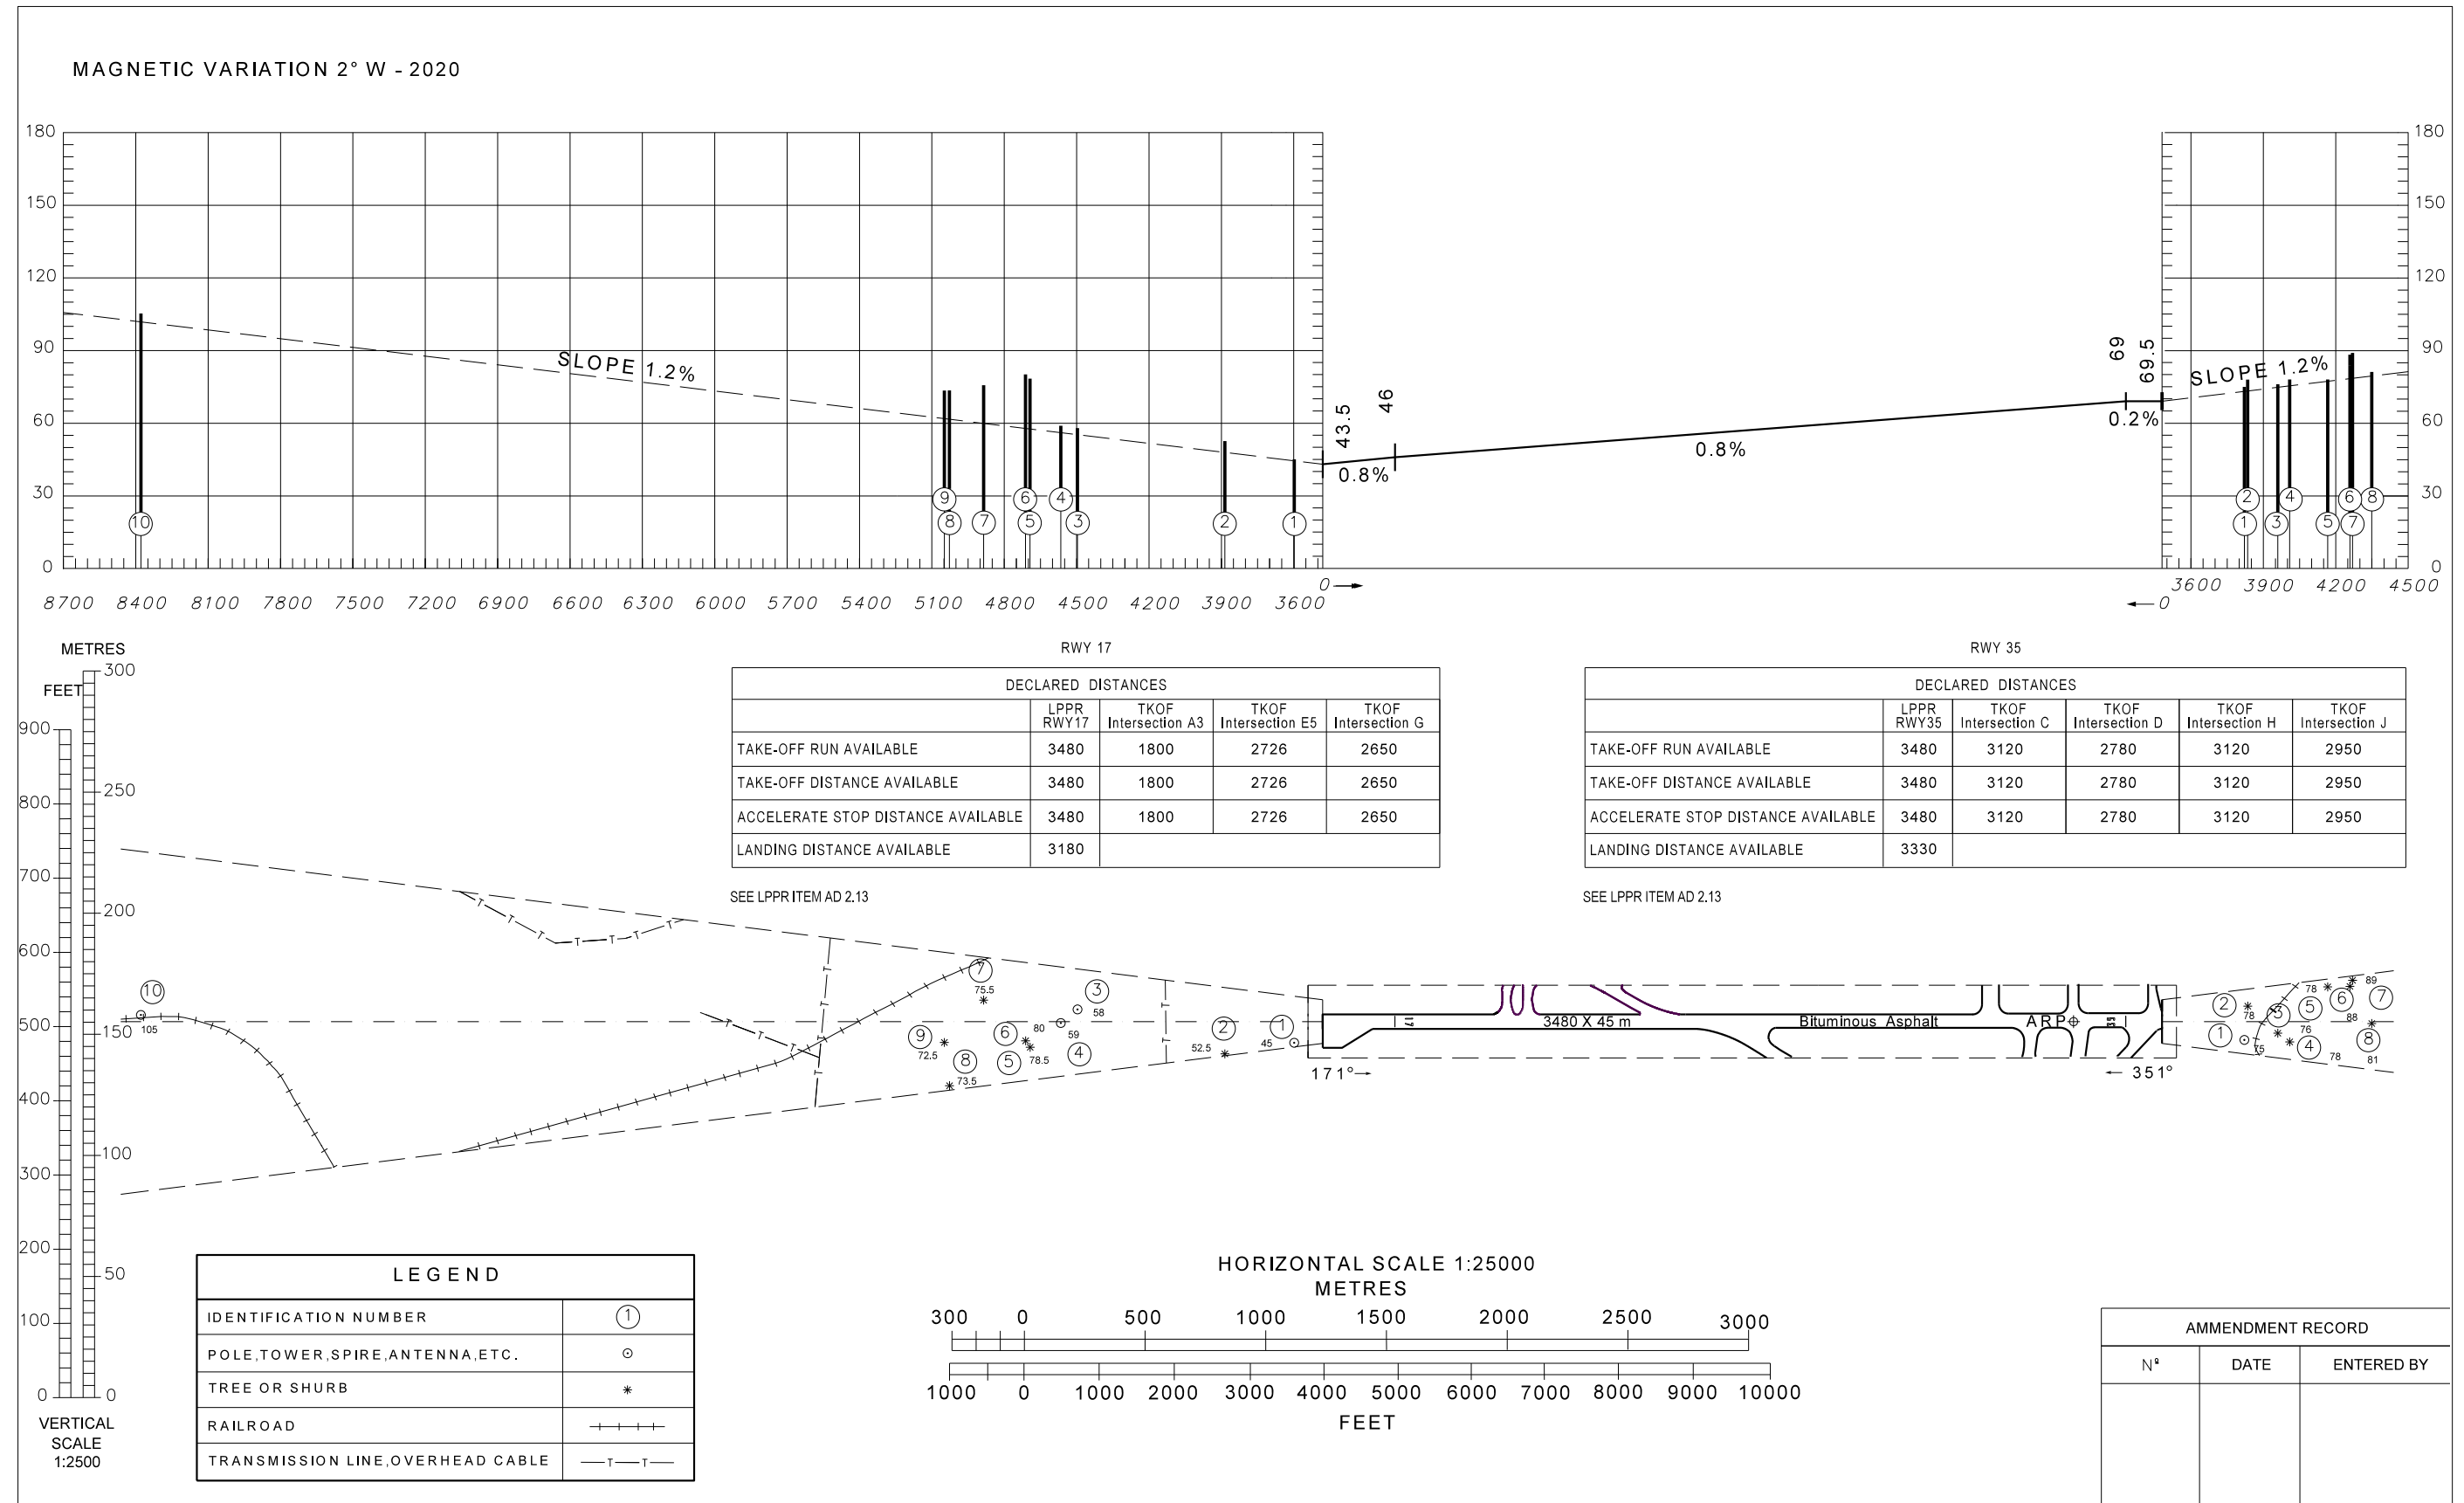

AERODROME OBSTACLE CHART - ICAO  
TYPE A (OPERATING LIMITATIONS)

PORTO, Francisco Sá Carneiro (LPPR)  
RWY 17/35

DIMENSIONS AND ELEVATIONS IN METRES

THIS PAGE INTENTIONALLY LEFT BLANK