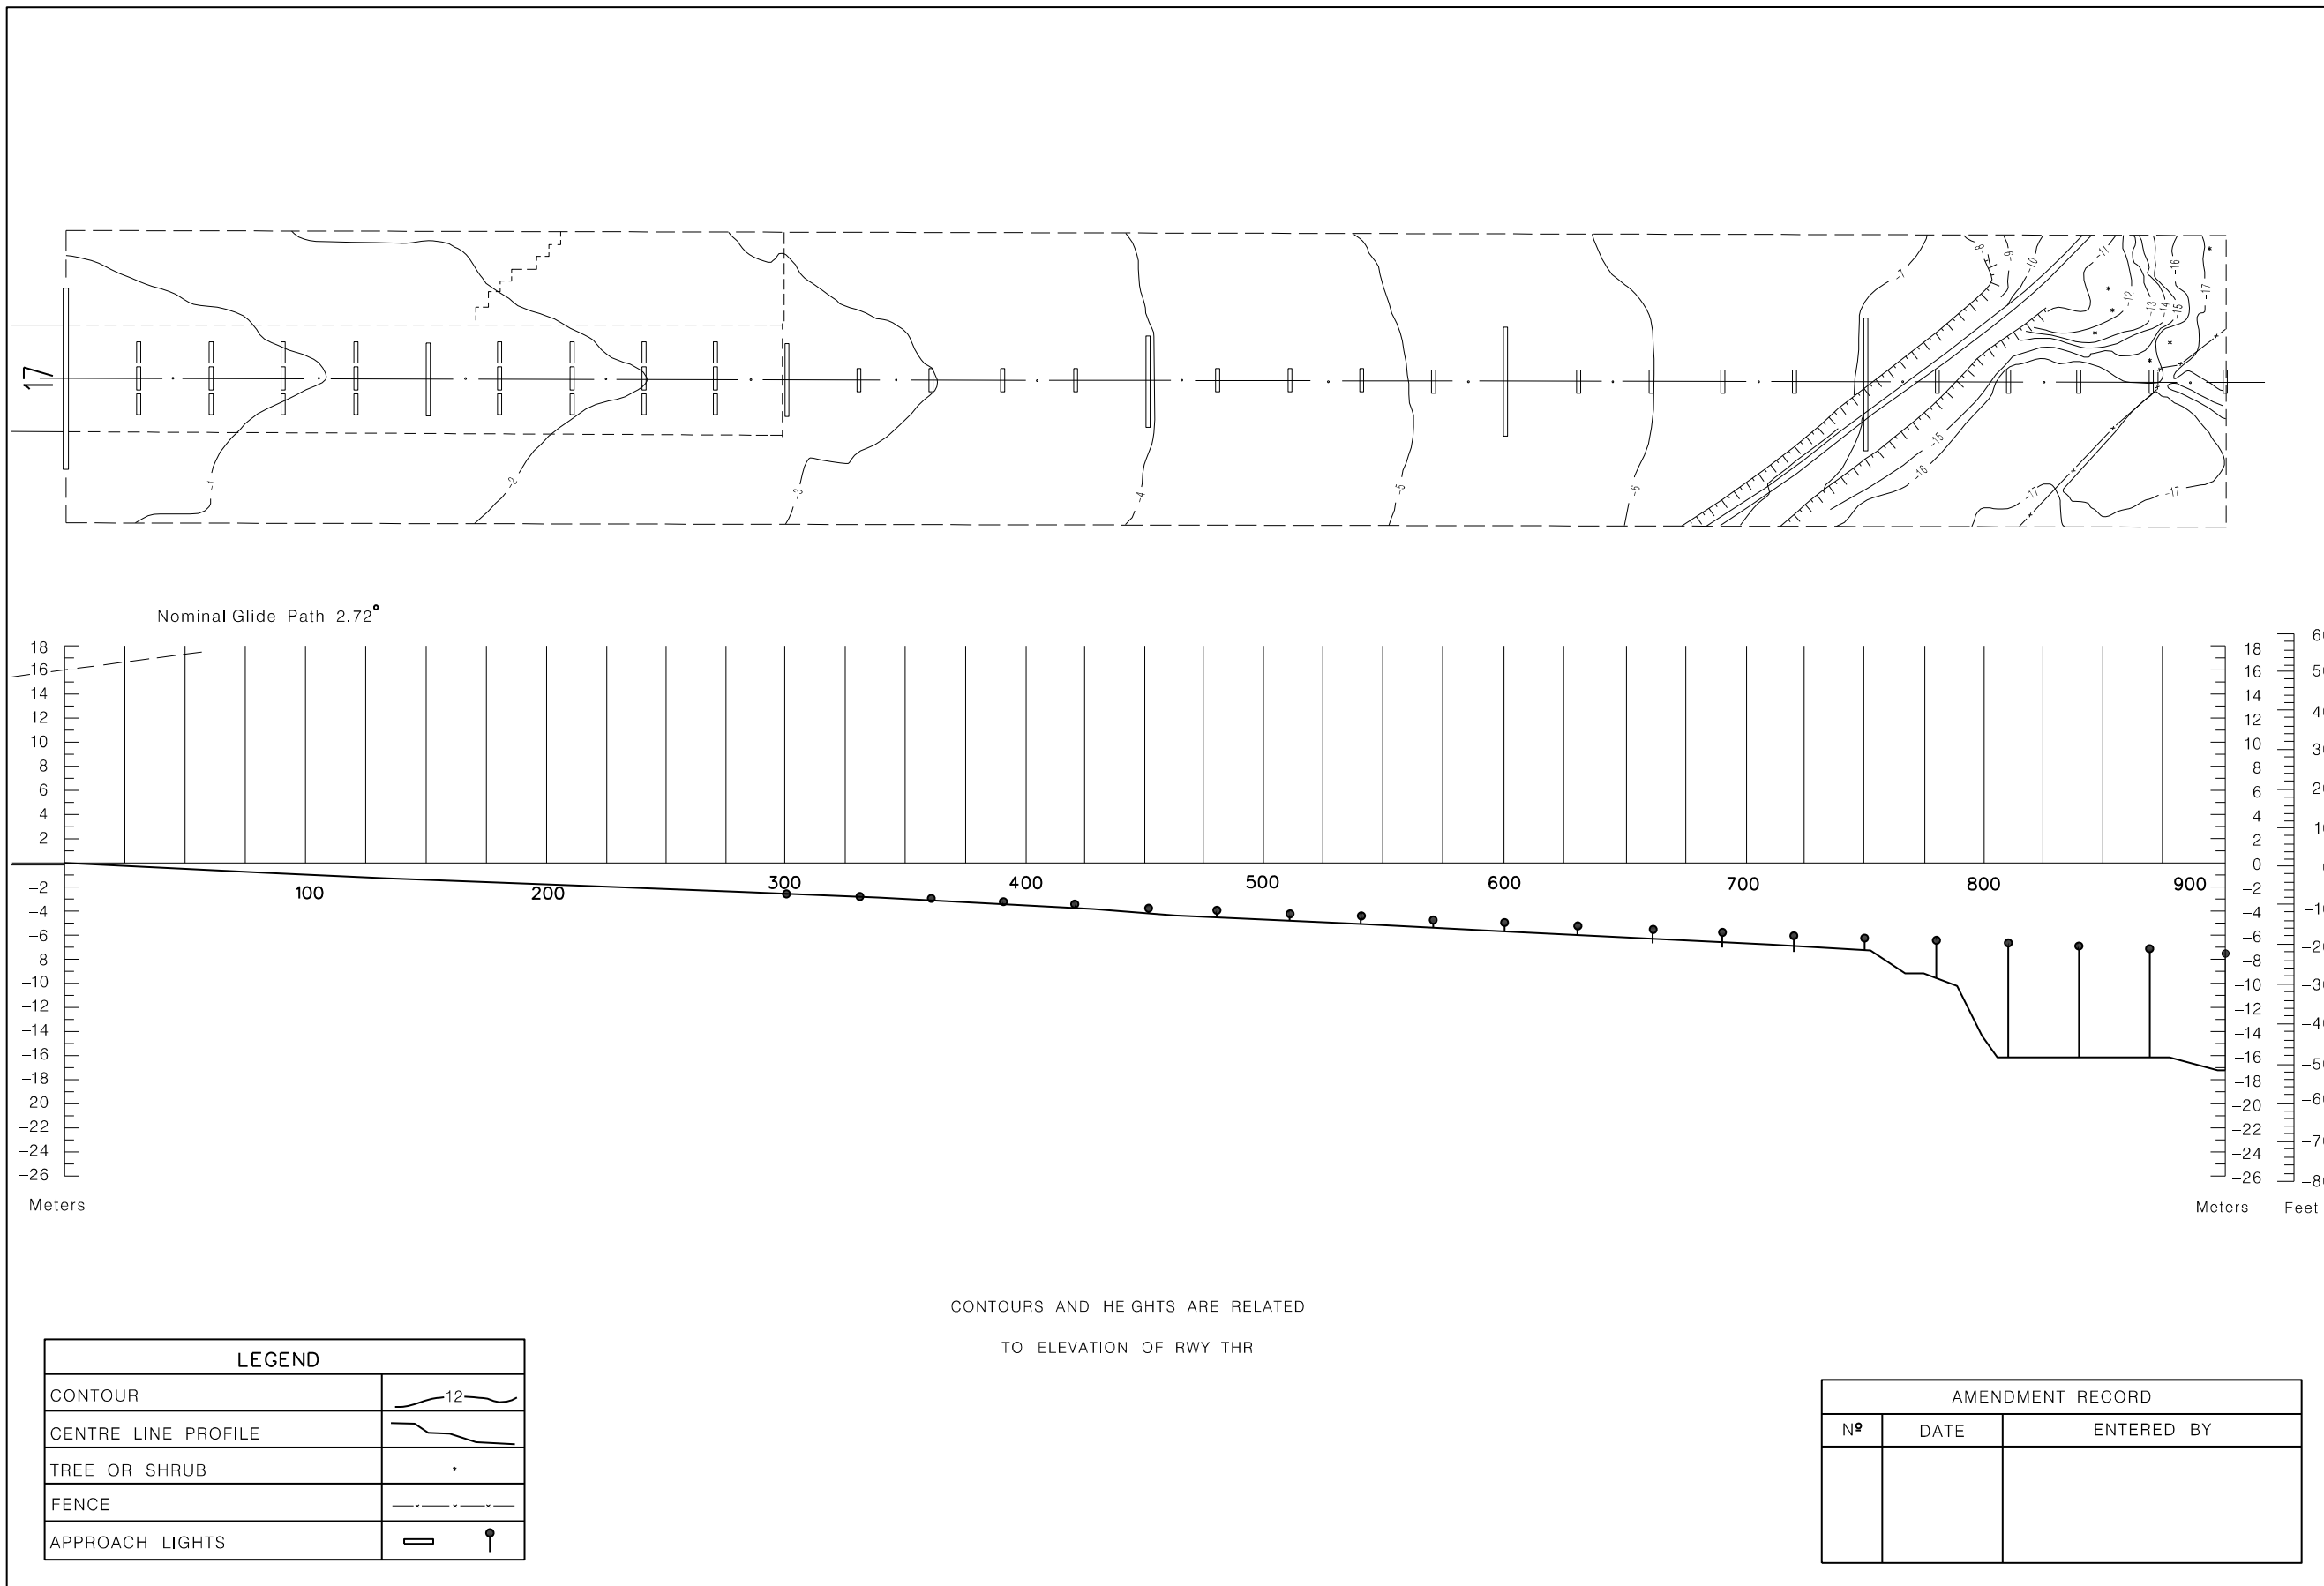

DISTANCES AND HEIGHTS IN METERS

PRECISION APPROACH TERRAIN CHART-ICAO

PORTO, Francisco Sá Carneiro (LPPR)
RWY17

AD name inserted.

THIS PAGE INTENTIONALLY LEFT BLANK