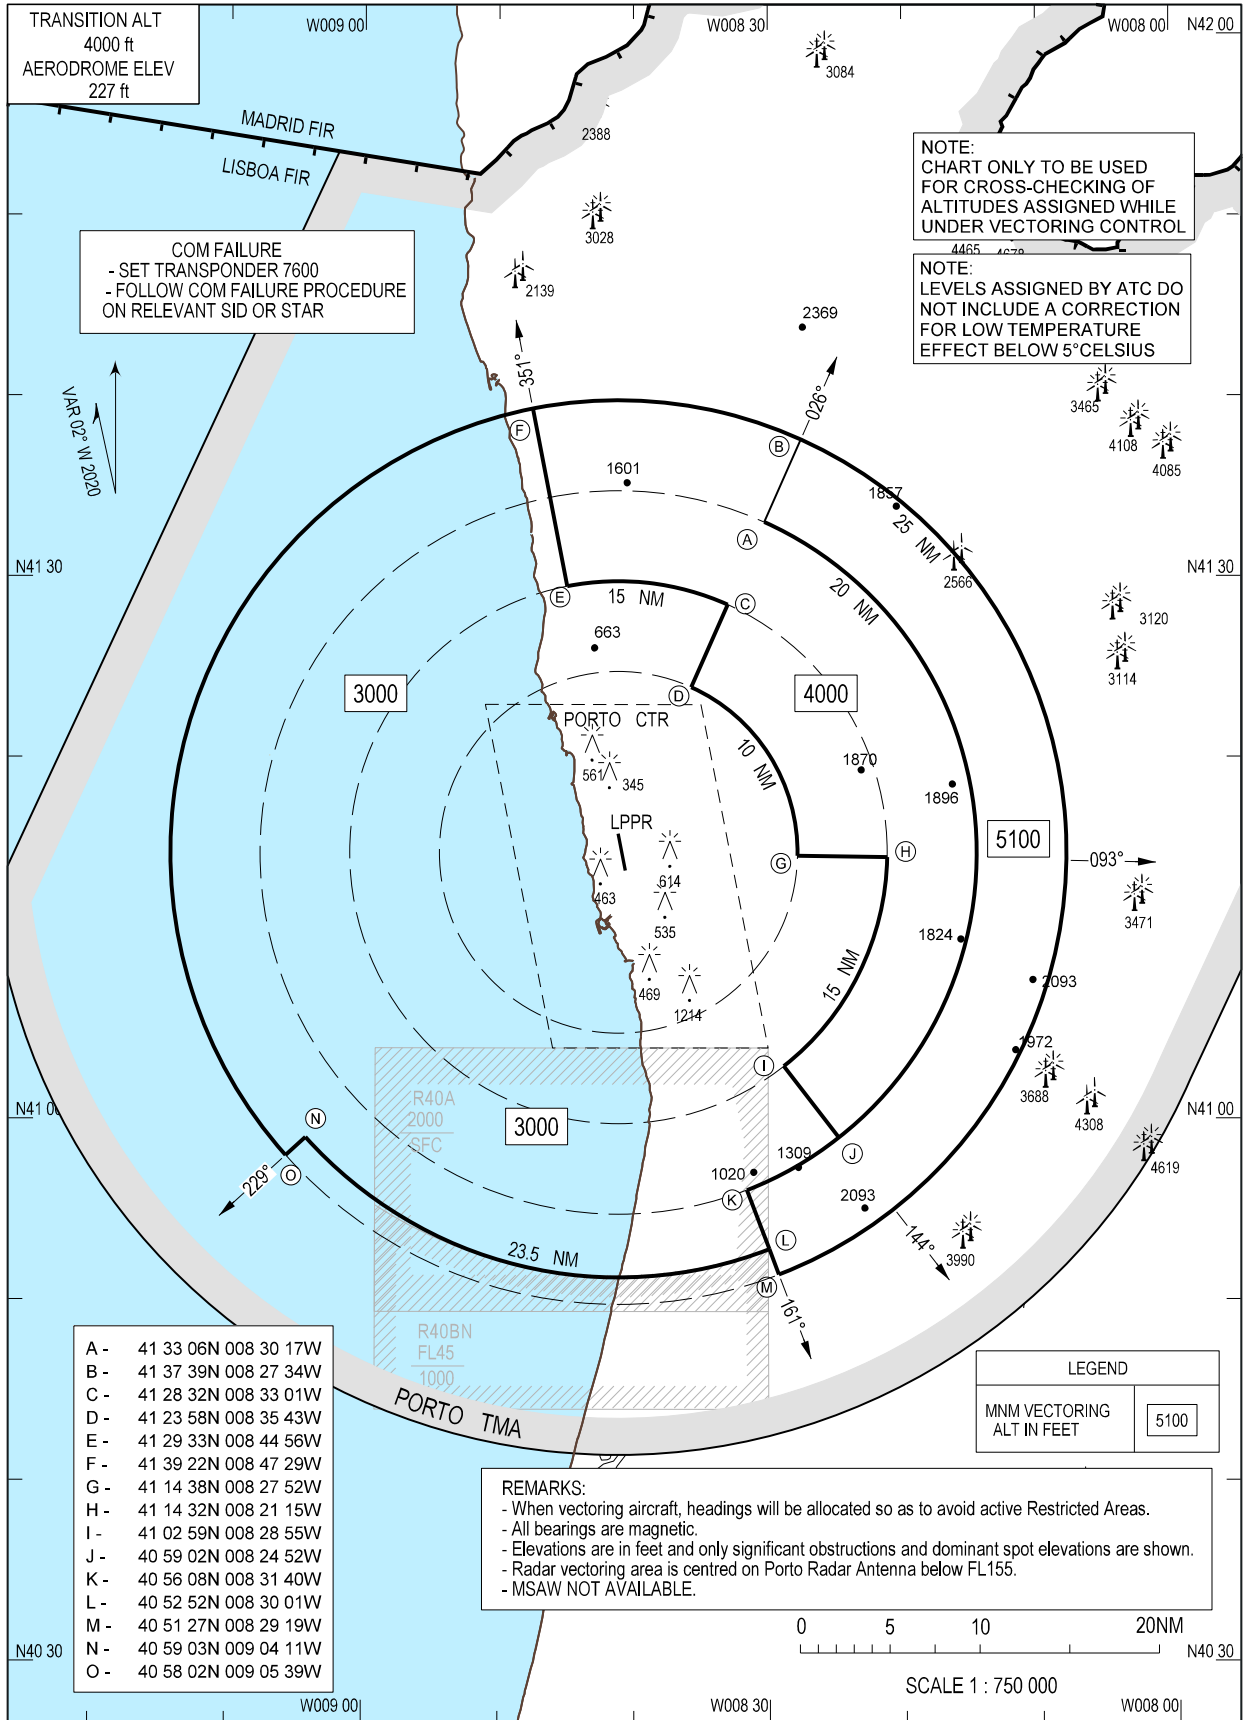

ATC SURVEILLANCE MINIMUM
ALTITUDE CHART - ICAO

PORTO INFORMATION 124.305
PORTO APPROACH 120.910
LISBOA CONTROL 132.305

PORTO
LPPR

MAG VAR updated.

THIS PAGE INTENTIONALLY LEFT BLANK