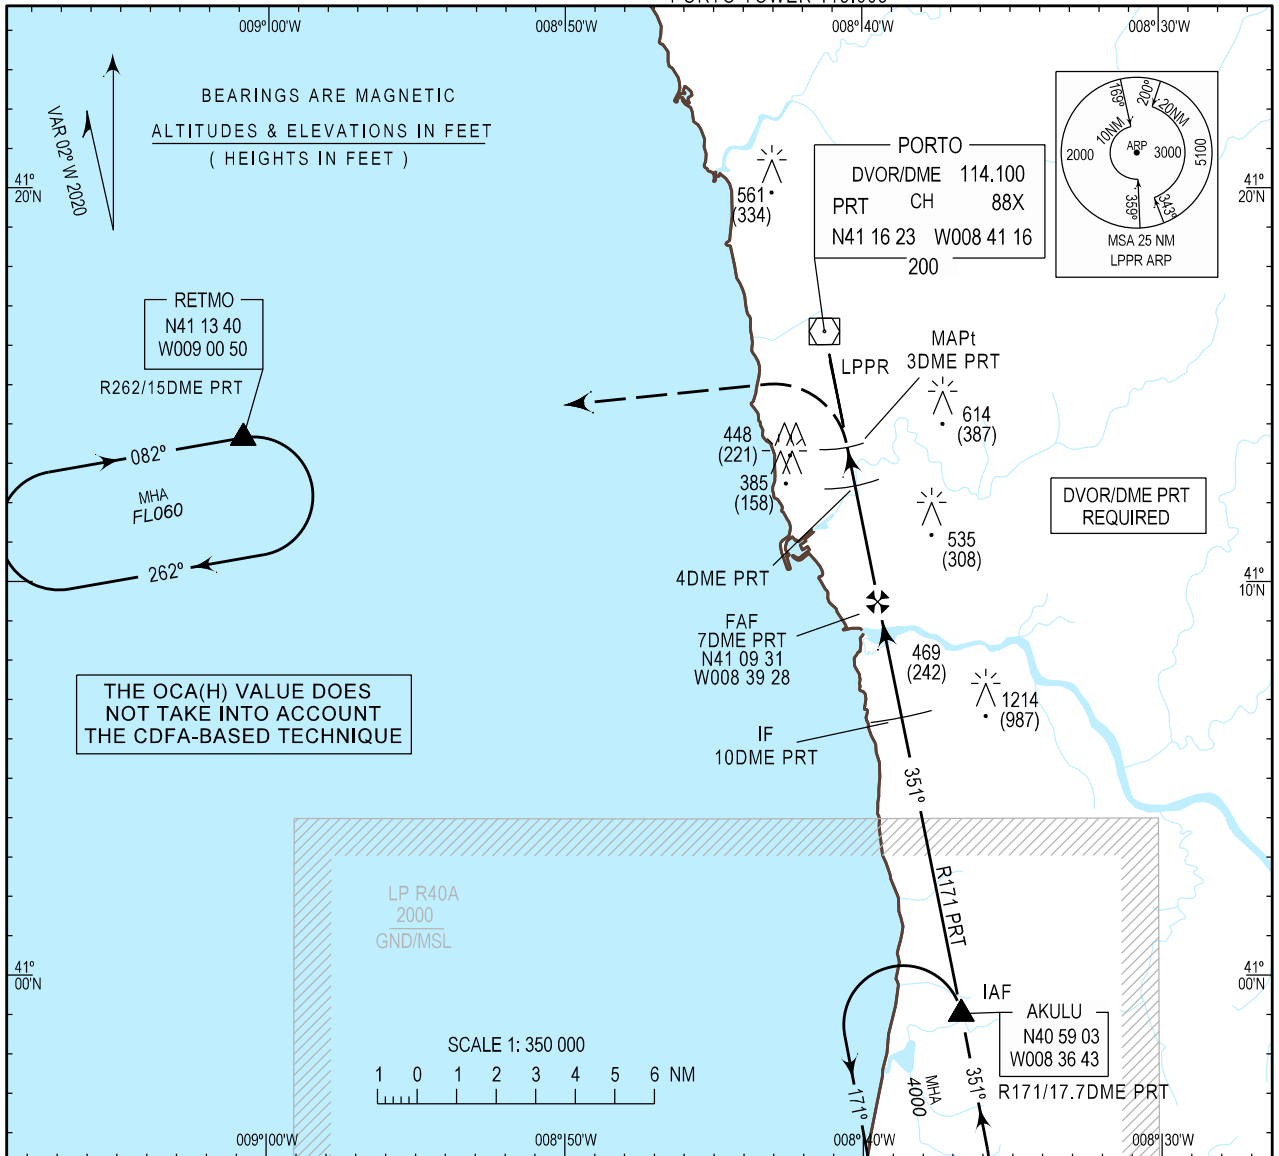

INSTRUMENT APPROACH CHART - ICAO
AD ELEV 227 ft
HEIGHTS RELATED THR RWY 35 - ELEV 227 ft

PORTO, Francisco Sá Carneiro (LPPR)
PORTO ARR INFORMATION 124.305
PORTO APPROACH 120.910
PORTO TOWER 118.005
DVOR RWY35

CATEGORY	OCA(H)		
	A-B	C-D	
STRAIGHT-IN	600 (380)	600 (380)	
CIRCLING	EASTRWY17/35	950	1280
	WESTRWY17/35	950	950

Speed	kt	80	100	120	140	160	180	200
Rate of descent (5.2%)	ft / min	420	525	630	735	840	945	1050

DME-PRT	7	6	5	4
ALTITUDE	1750	1400	1100	800

Altitude table corrected.

THIS PAGE INTENTIONALLY LEFT BLANK