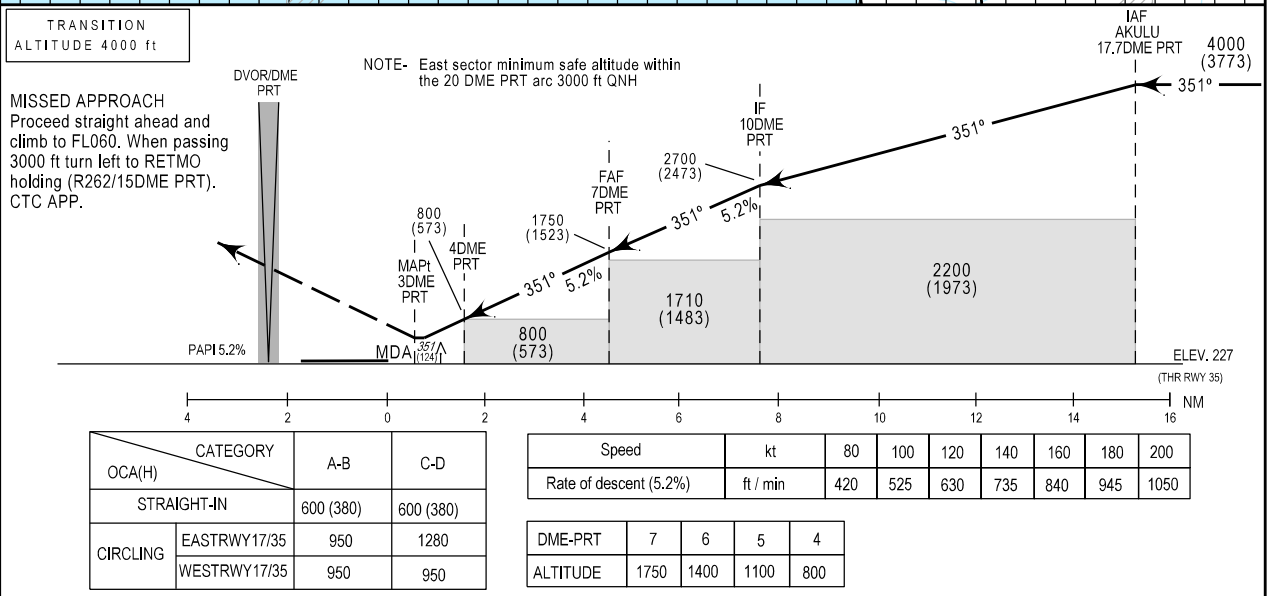

INSTRUMENT APPROACH CHART - ICAO
AD ELEV 227 ft
HEIGHTS RELATED THR RWY 35 - ELEV 227 ft

PORTO, Francisco Sá Carneiro (LPPR)
PORTO ARR INFORMATION 124.305
PORTO APPROACH 120.910
PORTO TOWER 118.005
DVOR RWY35

CATEGORY	OCA(H)		
	A-B	C-D	
STRAIGHT-IN	600 (380)	600 (380)	
CIRCLING	EASTRWY17/35	950	1280
	WESTRWY17/35	950	950

Speed	kt	80	100	120	140	160	180	200
Rate of descent (5.2%)	ft / min	420	525	630	735	840	945	1050

DME-PRT	7	6	5	4
ALTITUDE	1750	1400	1100	800

Altitude table corrected.

THIS PAGE INTENTIONALLY LEFT BLANK