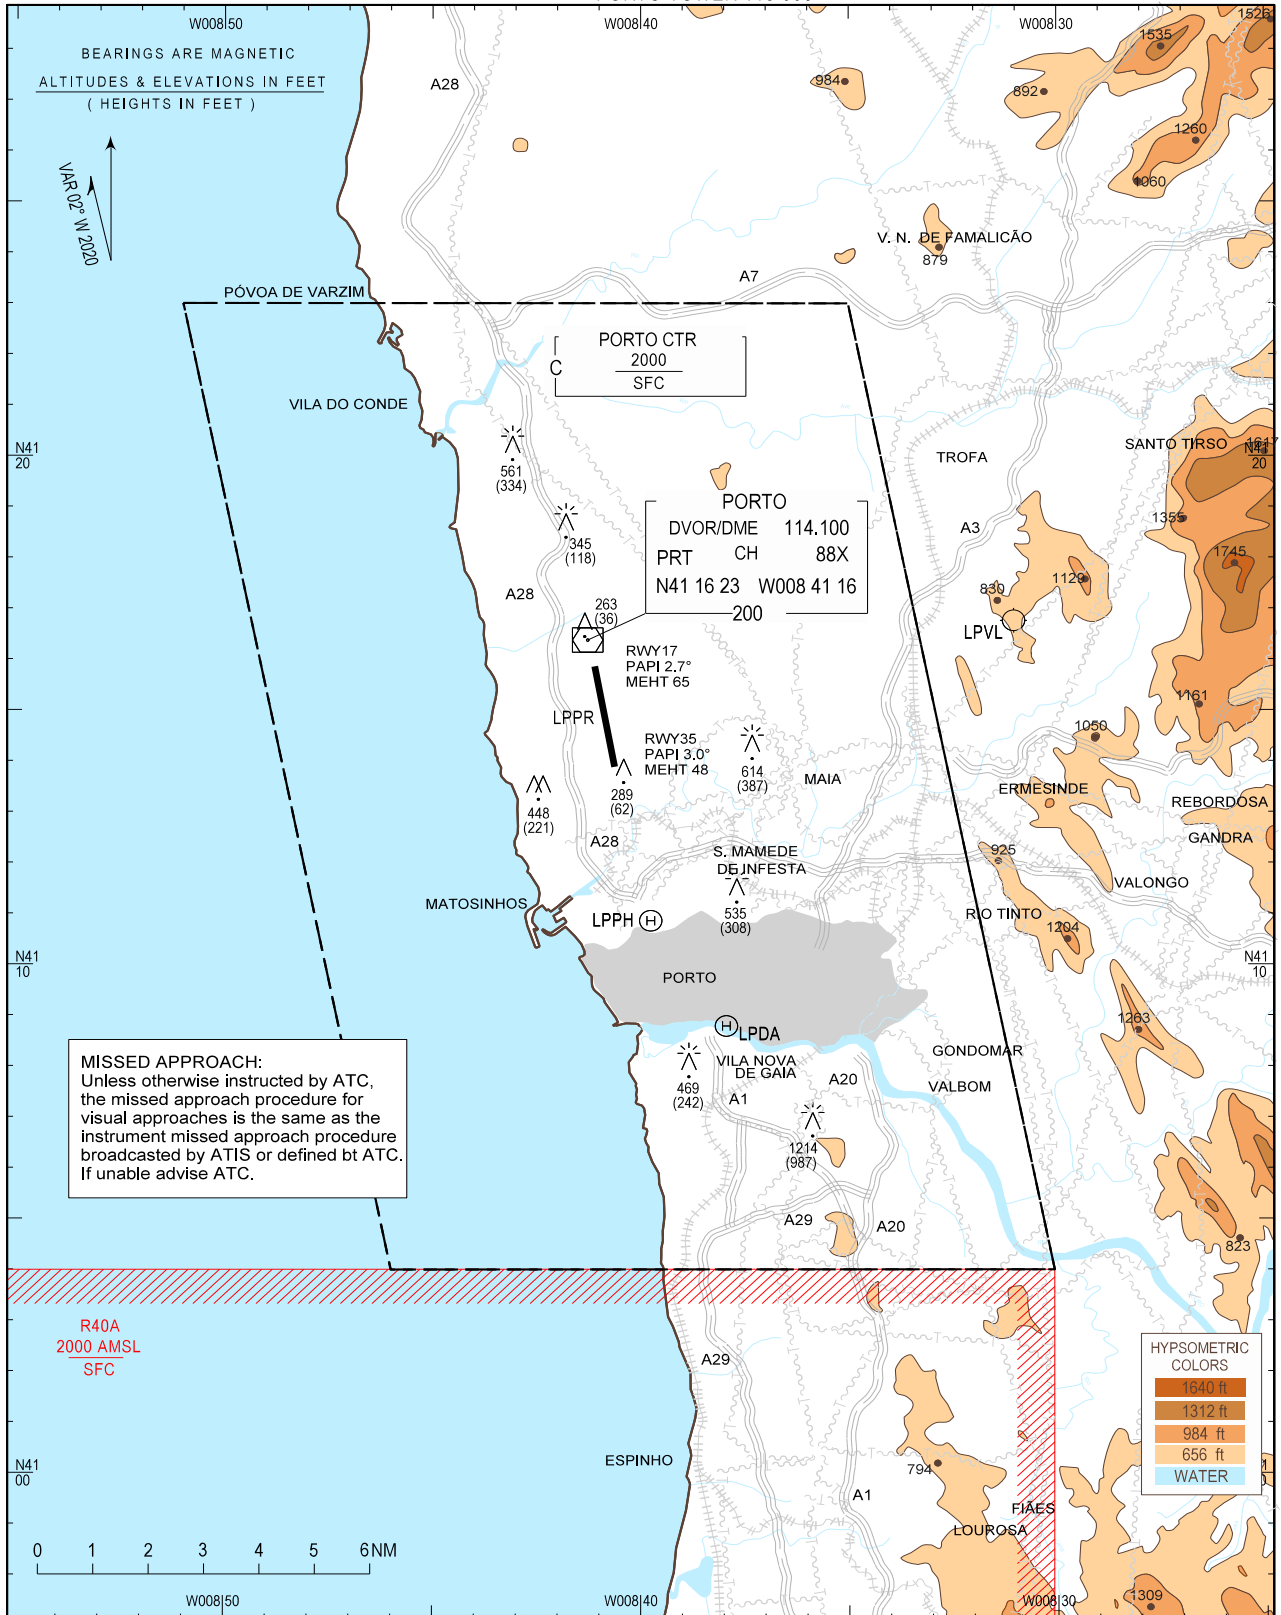

VISUAL
APPROACH
CHART - ICAO

AD ELEV 227 ft
HEIGHTS RELATED
TO AD ELEV

PORTO ARR INFORMATION 124.305
PORTO DEP INFORMATION 121.680
PORTO APPROACH 120.910
PORTO TOWER 118.005

PORTO, Francisco Sá Carneiro
(LPPR)

AD name inserted, new ATIS FREQ.

THIS PAGE INTENTIONALLY LEFT BLANK