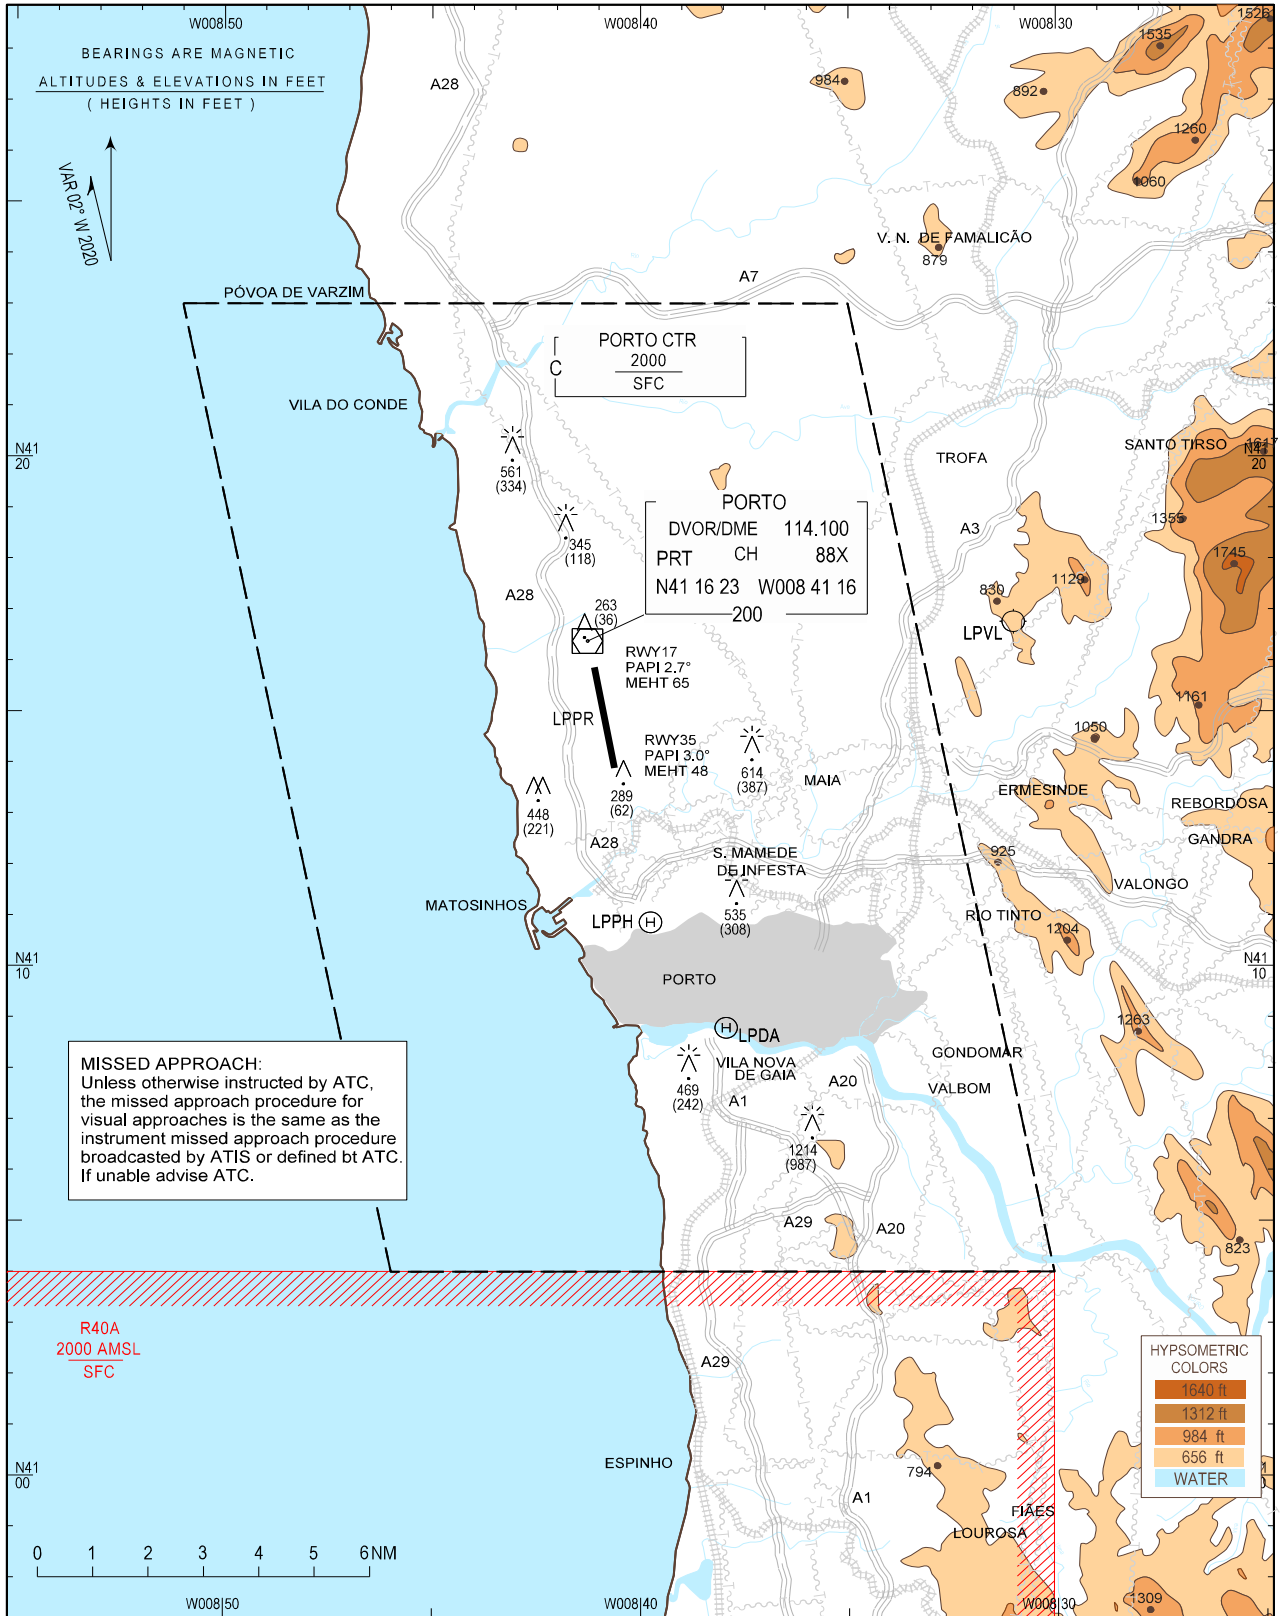

VISUAL  
APPROACH  
CHART - ICAO

AD ELEV 227 ft  
HEIGHTS RELATED  
TO AD ELEV

PORTO INFORMATION 124.305  
PORTO APPROACH 120.910  
PORTO TOWER 118.005

PORTO  
LPPR

MAG VAR updated.

THIS PAGE INTENTIONALLY LEFT BLANK