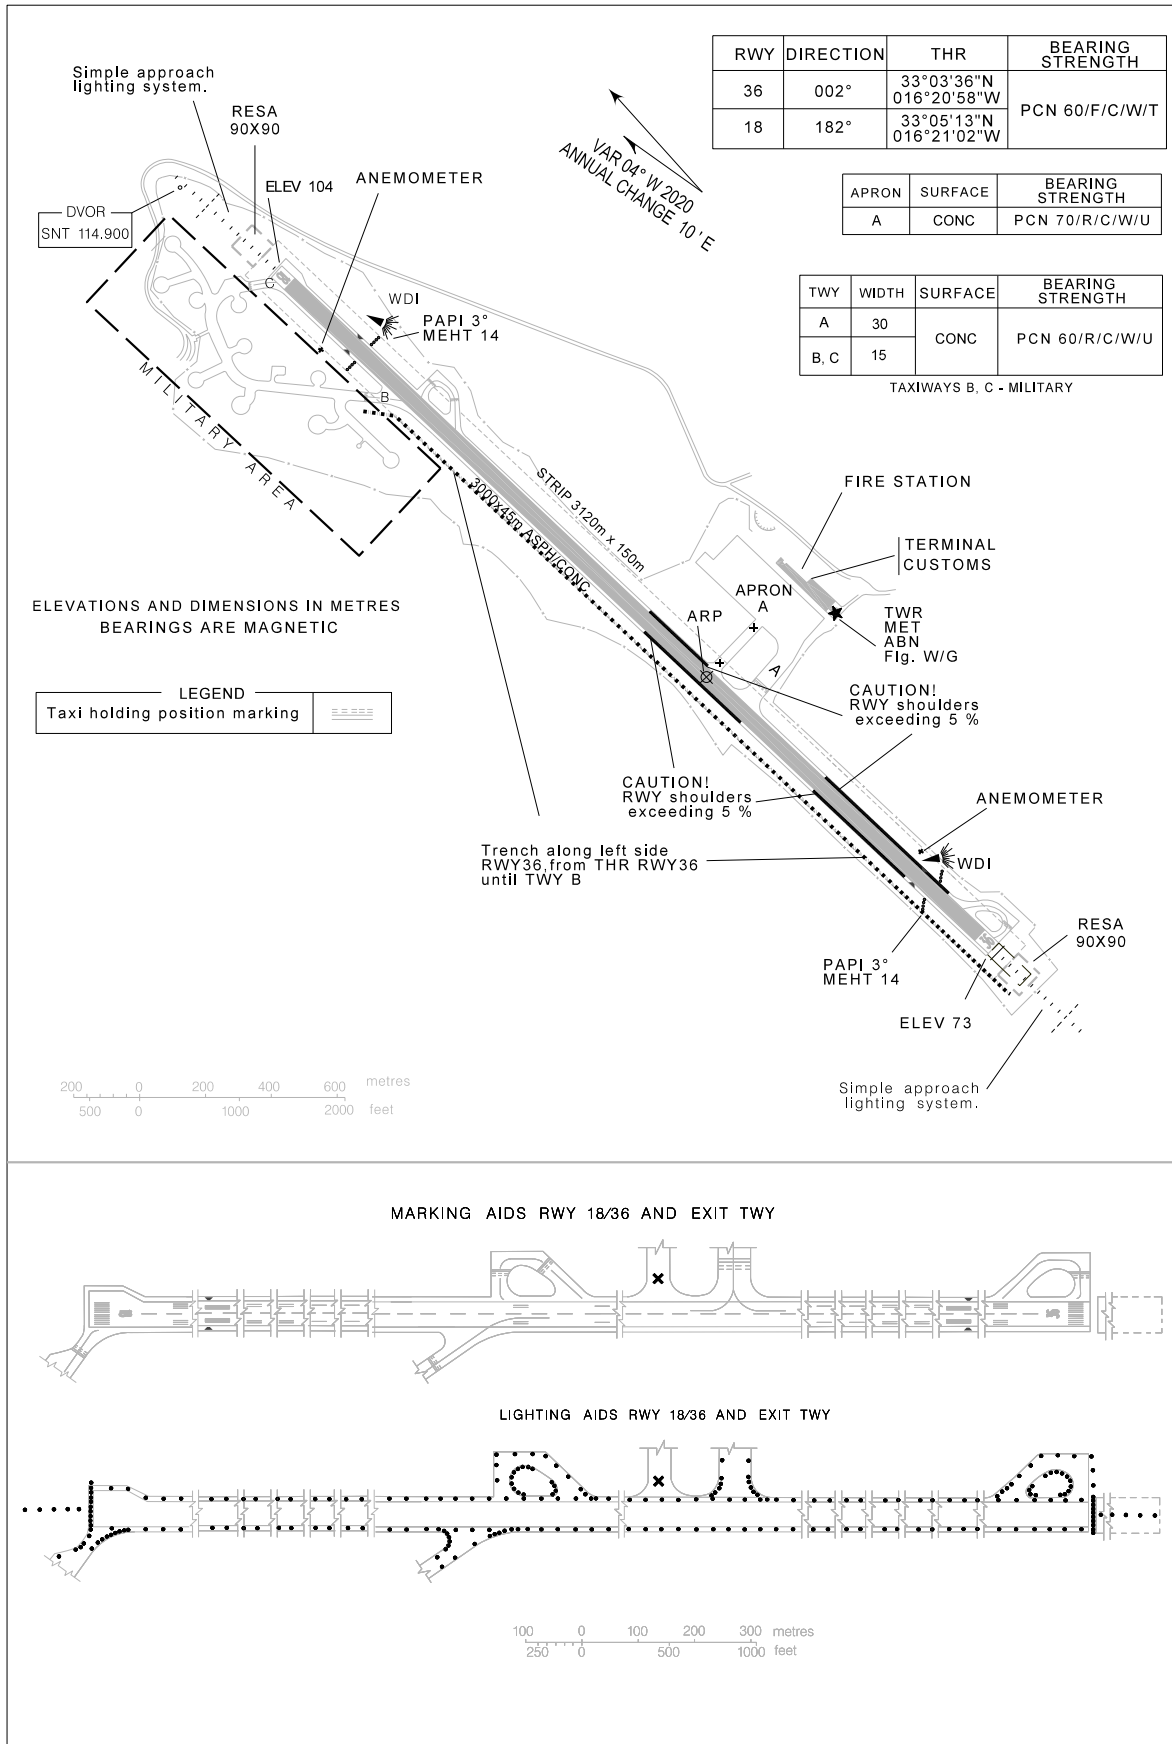

AERODROME CHART - ICAO

33 04 15 N
016 20 59 W
ELEV 104 m

PORTO SANTO TOWER 120.055

PORTO SANTO
LPPS

New MAG DEC.

THIS PAGE INTENTIONALLY LEFT BLANK