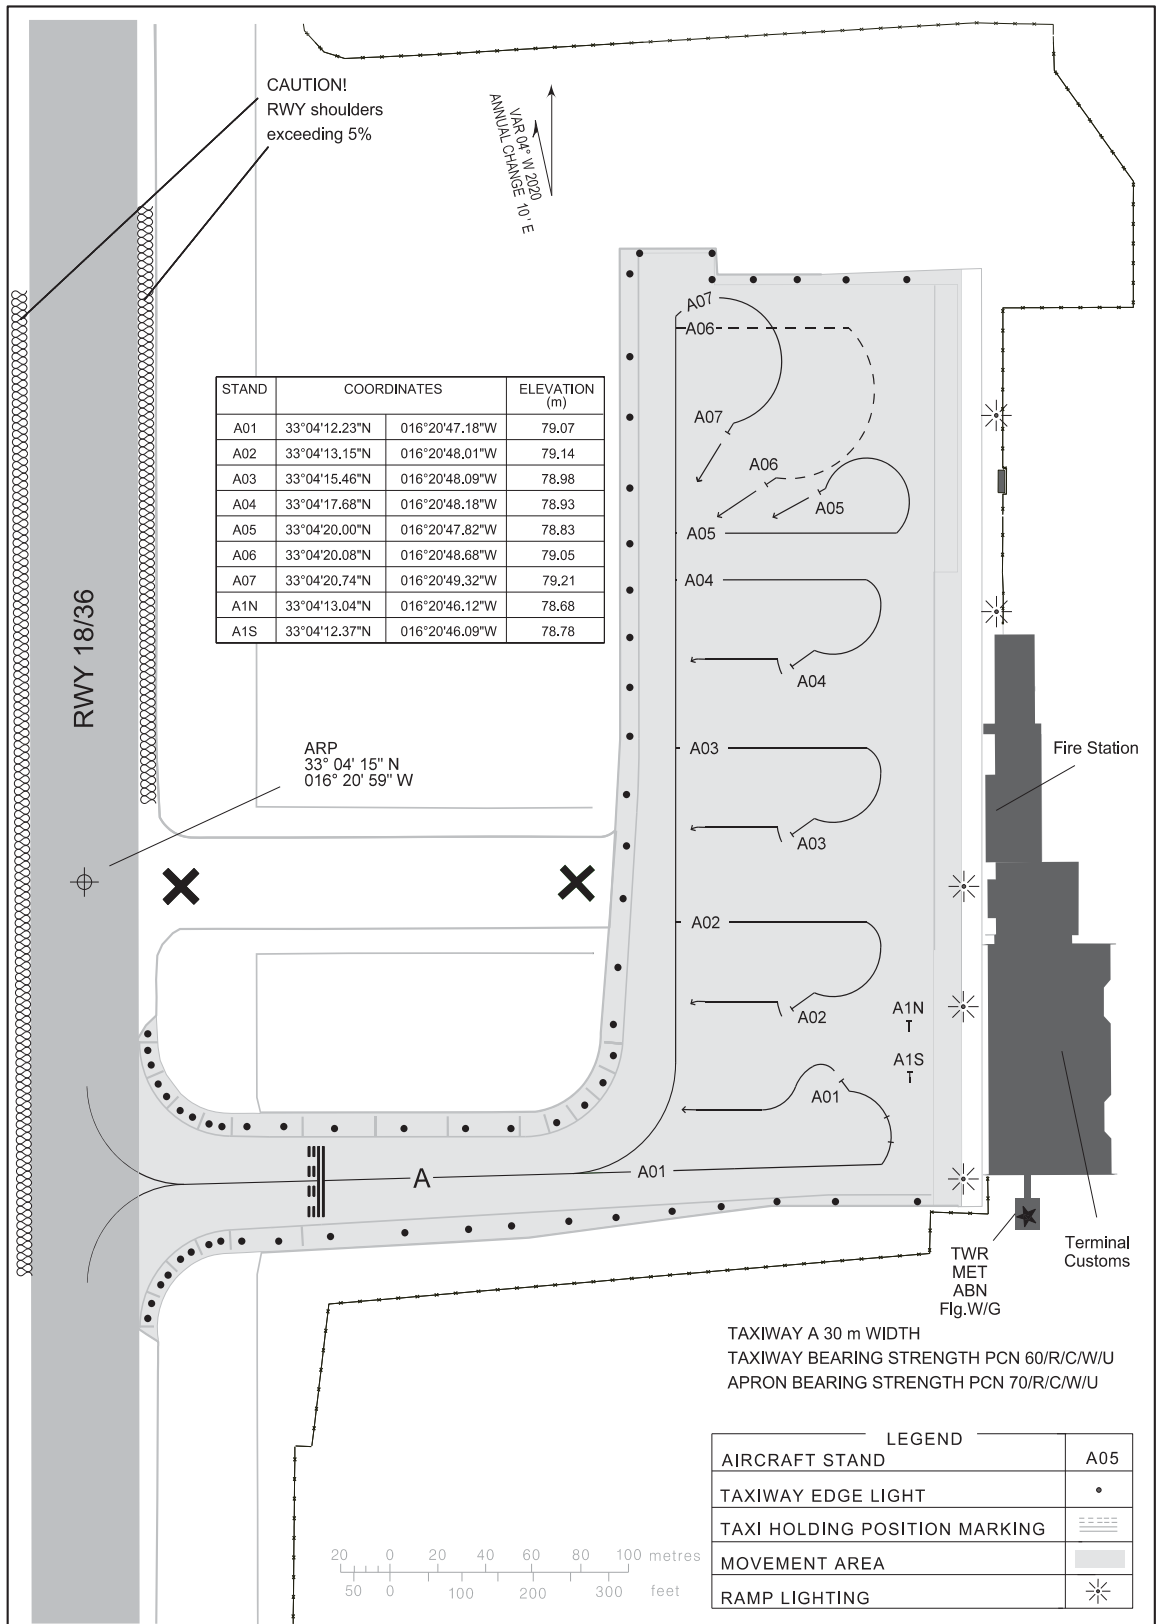

AIRCRAFT PARKING
DOCKING CHART - ICAO

APRON
ELEV 79 m

PORTO SANTO TOWER 120.055

PORTO SANTO
LPPS

New MAG DEC.

THIS PAGE INTENTIONALLY LEFT BLANK