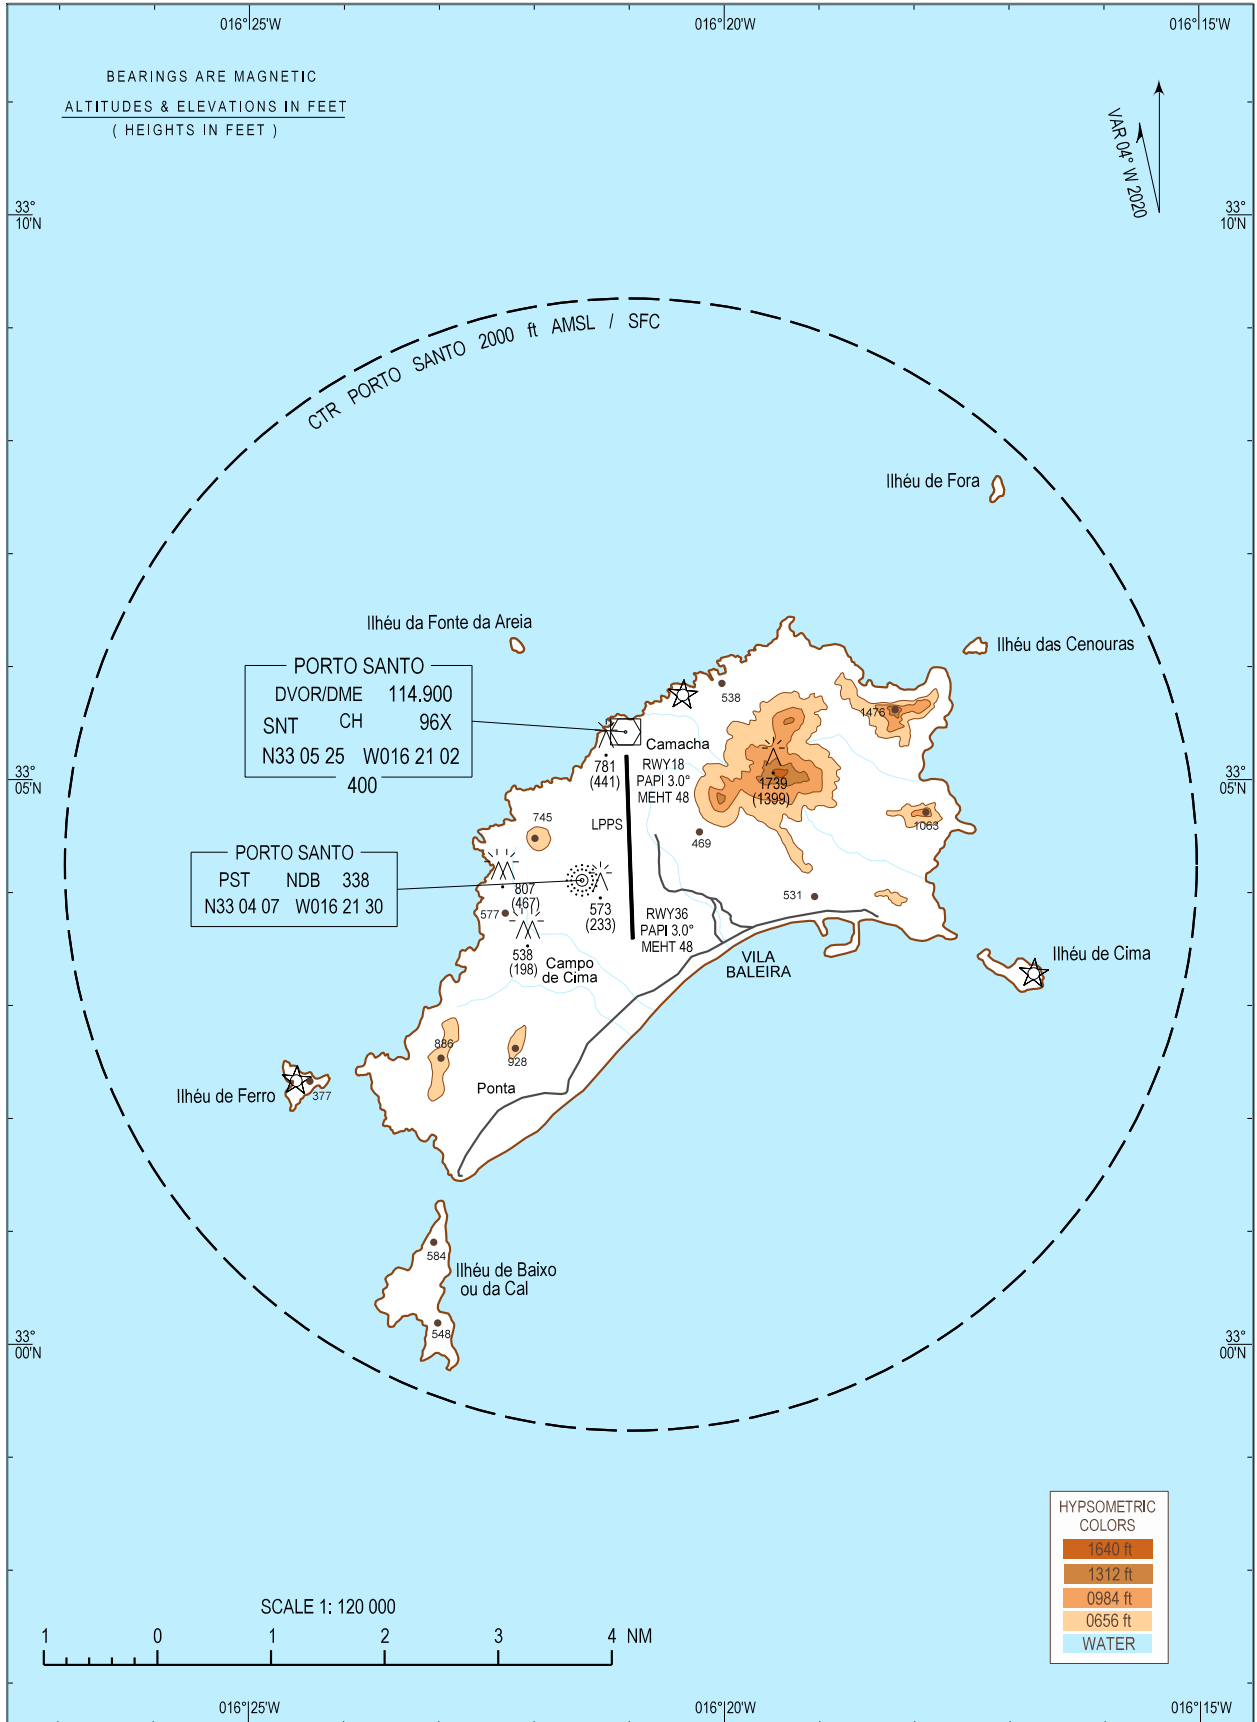

VISUAL
APPROACH
CHART - ICAO

AD ELEV 340 ft
HEIGHTS RELATED
TO AD ELEV

MADEIRA APPROACH 119.605
PORTO SANTO TOWER 120.055

PORTO SANTO
LPPS

New MAG DEC.

THIS PAGE INTENTIONALLY LEFT BLANK