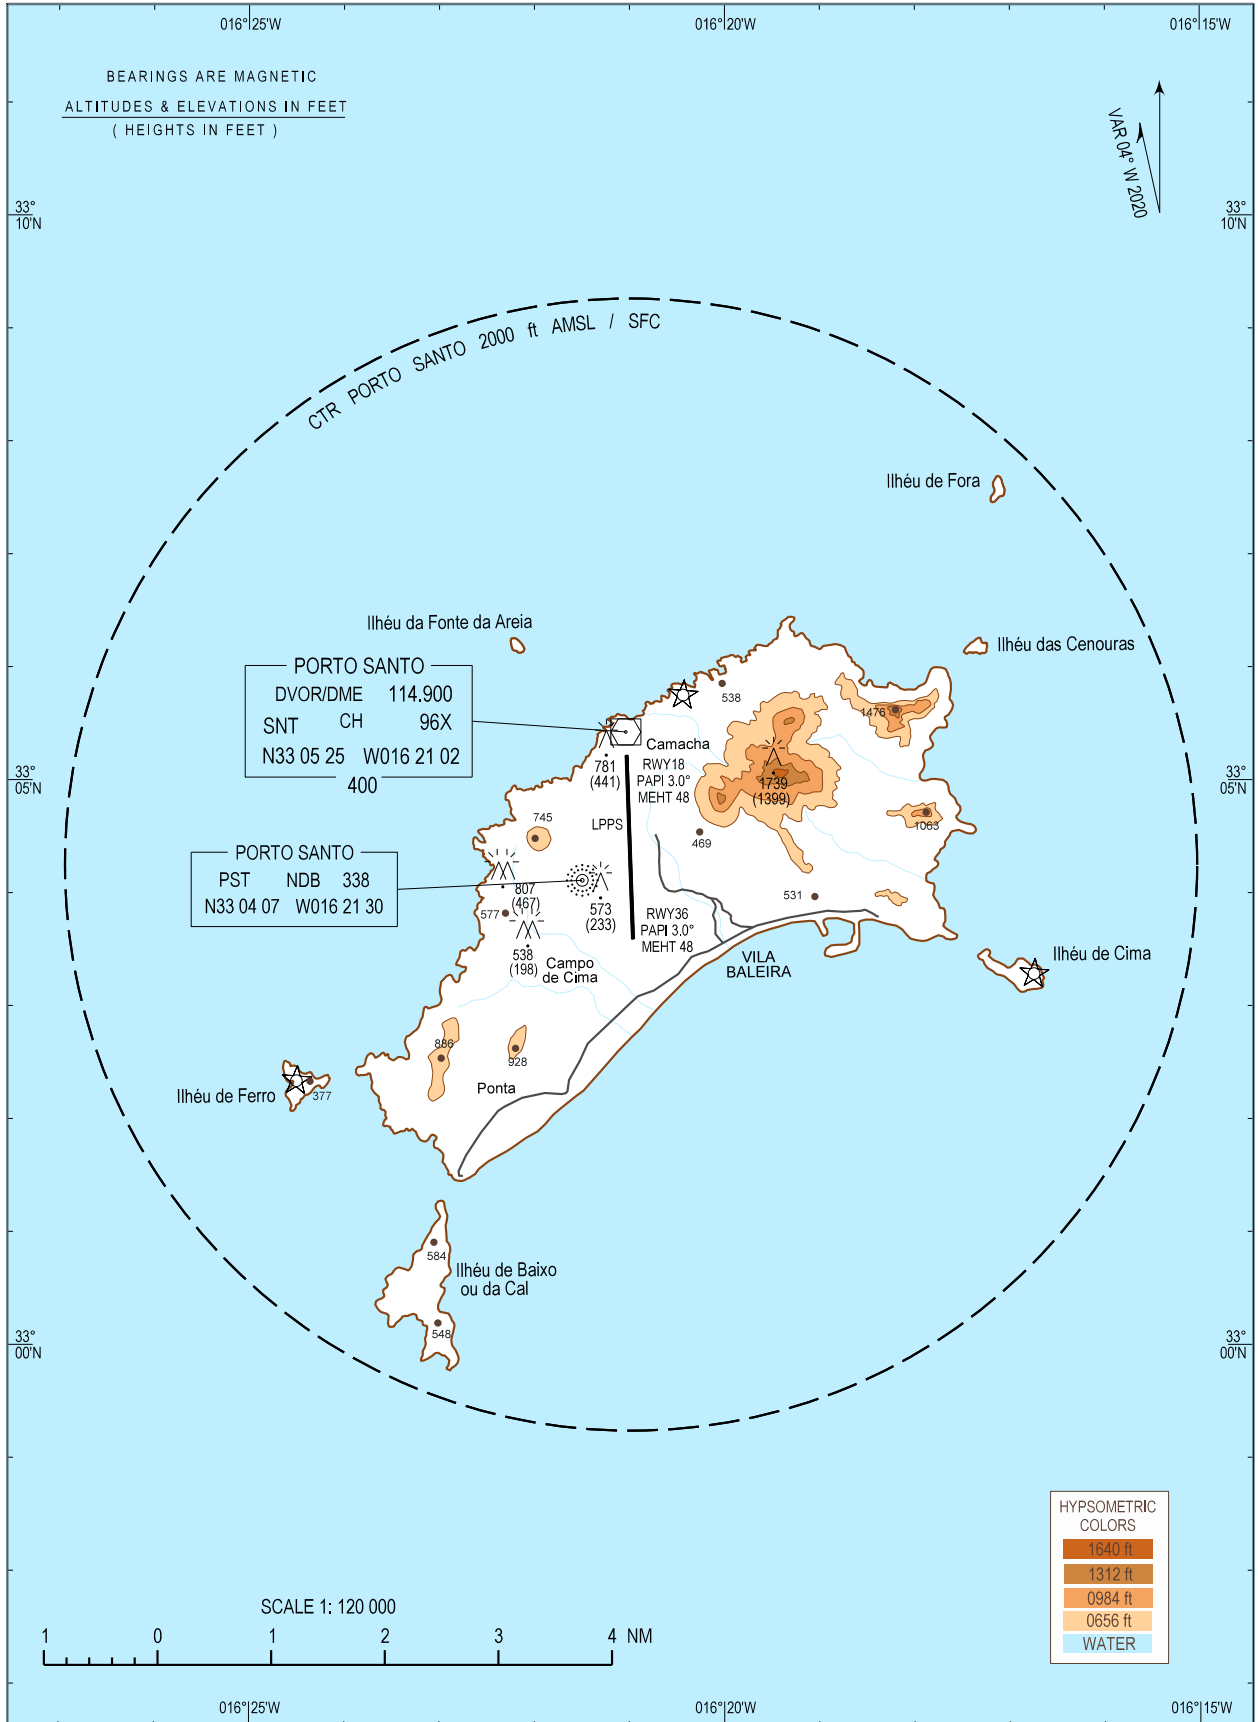

VISUAL
APPROACH
CHART - ICAO

AD ELEV 340 ft
HEIGHTS RELATED
TO AD ELEV

MADEIRA APPROACH 119.605
PORTO SANTO TOWER 120.055

PORTO SANTO
LPPS

New MAG DEC.

THIS PAGE INTENTIONALLY LEFT BLANK