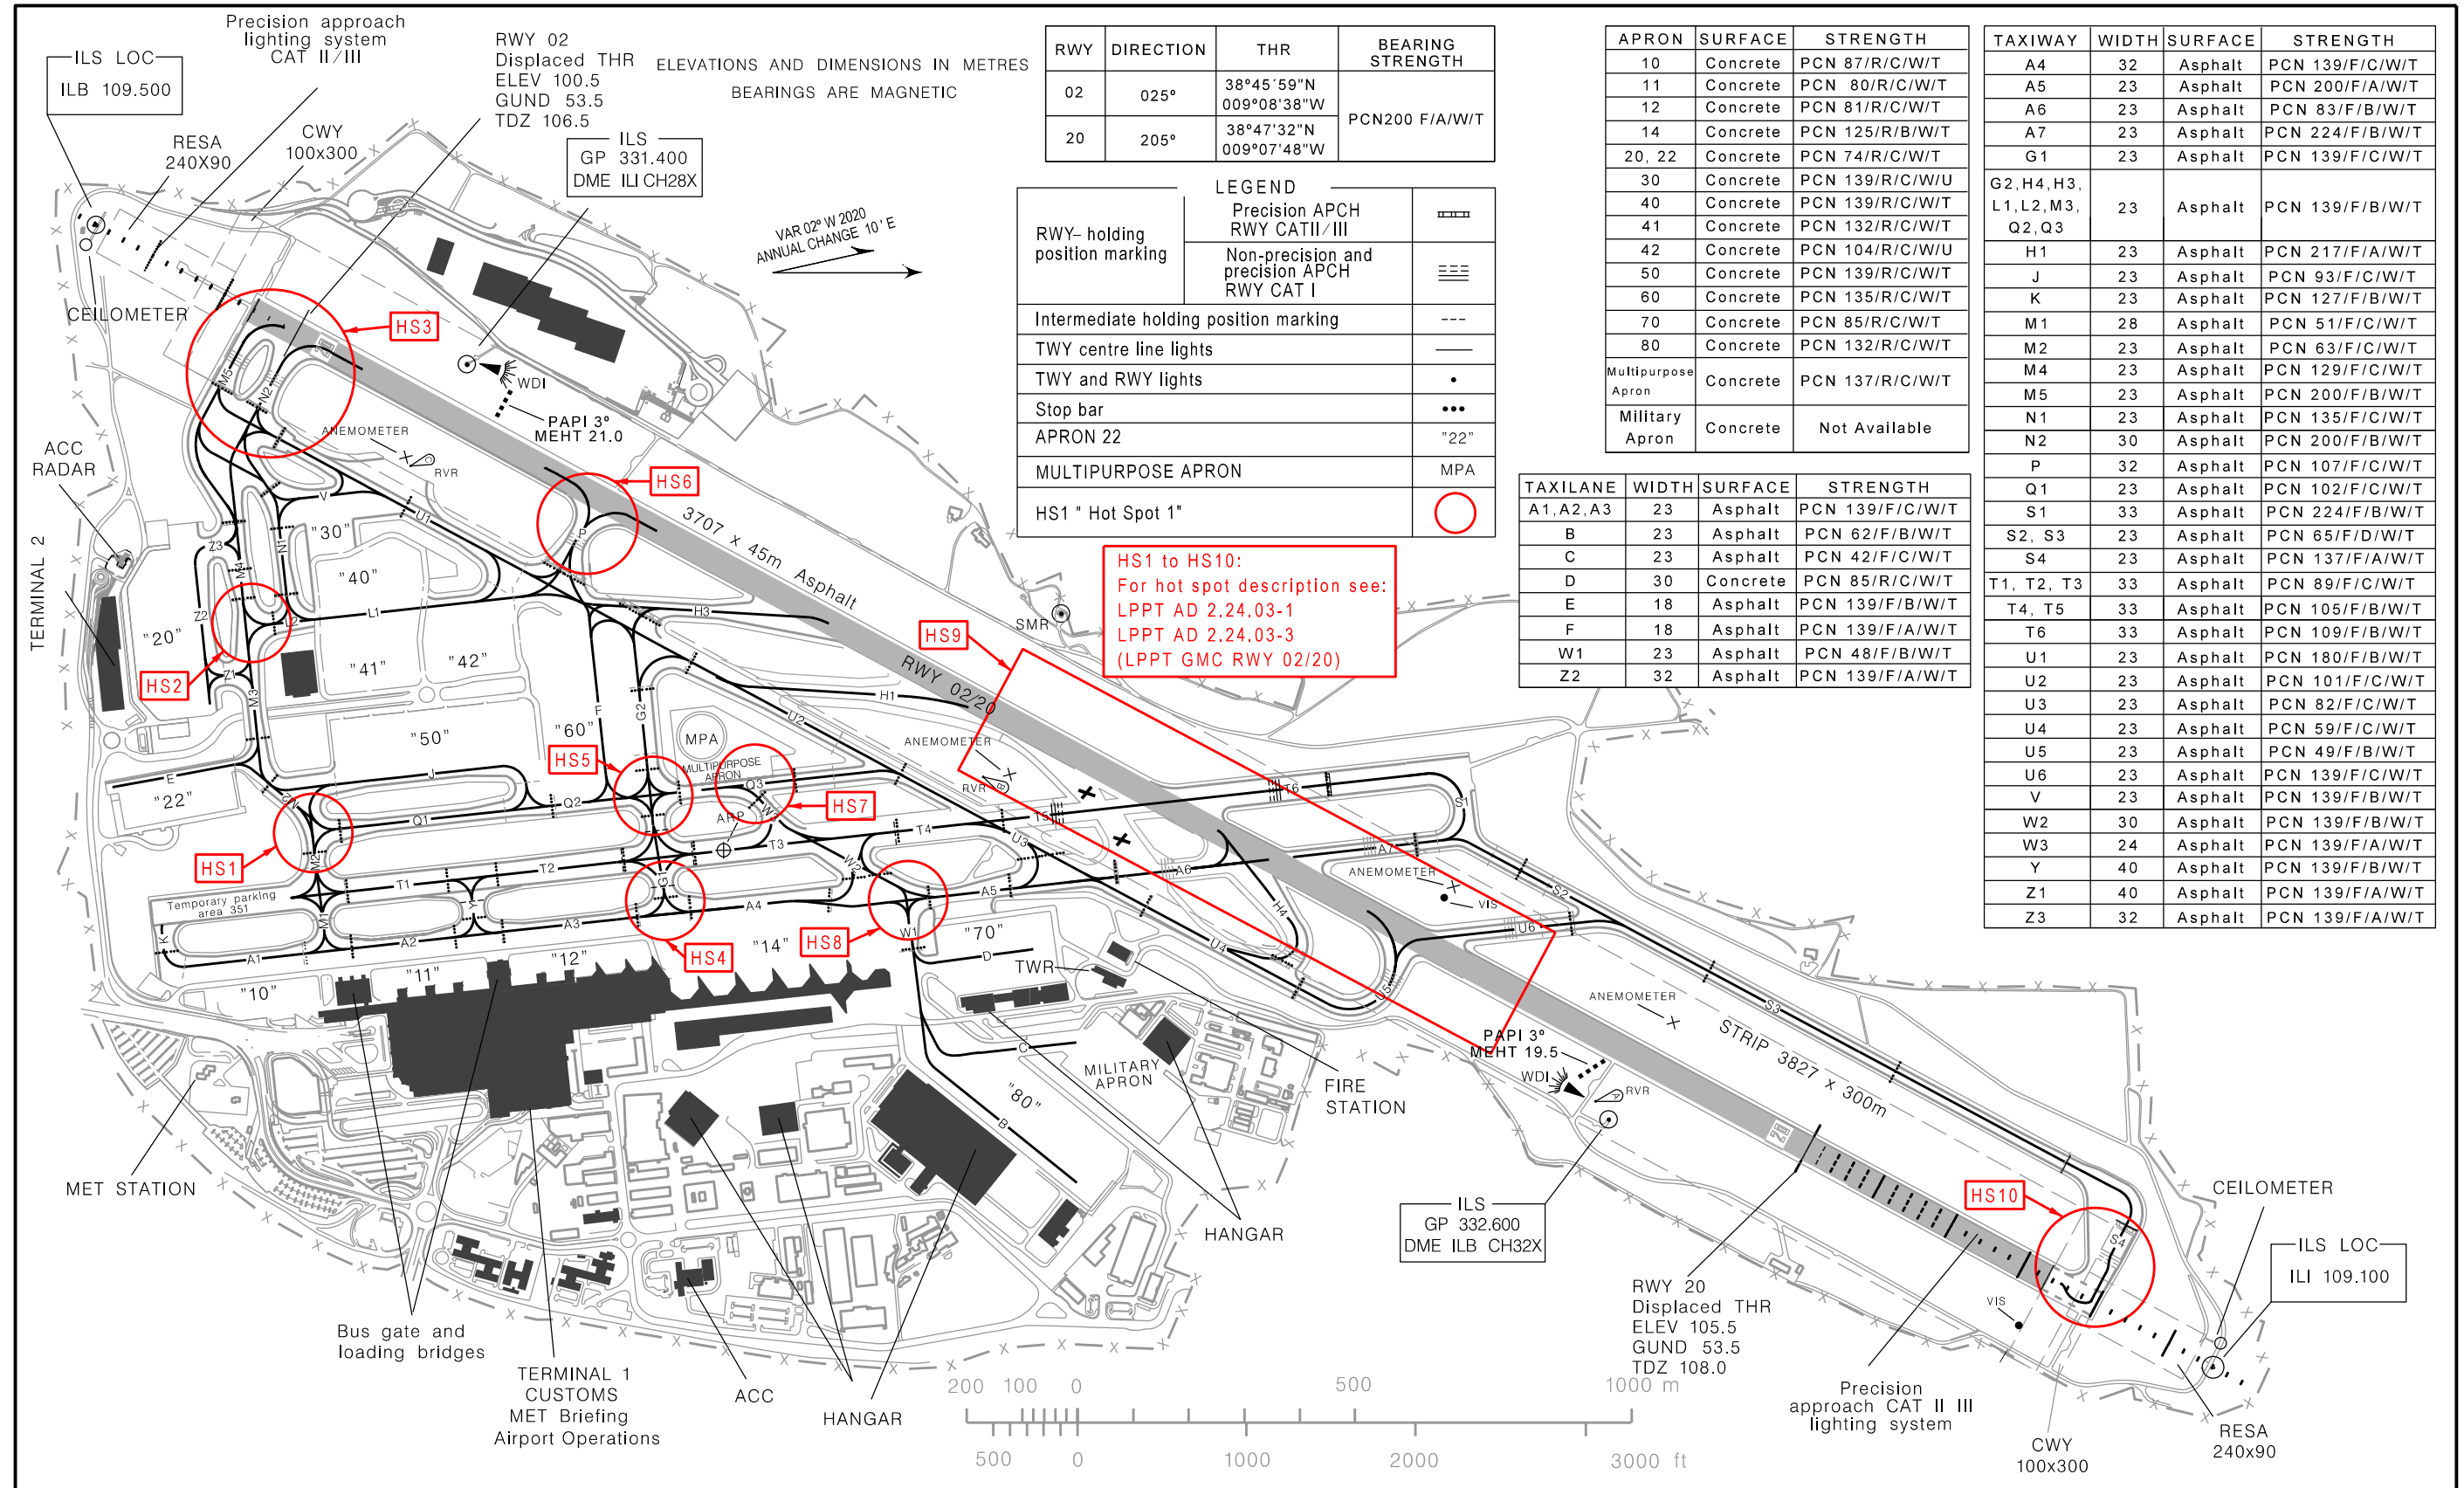

AERODROME CHART - ICAO

38°46'27"N
009°08'03"W

ELEV 108 m

LISBOA ARR INFORMATION 124.155
LISBOA DEP INFORMATION 121.955
LISBOA DELIVERY 118.955

LISBOA GROUND 121.755
LISBOA TOWER 118.105

LISBOA, Humberto Delgado (LPPT)

MAG VAR changed. New RWY designator.

THIS PAGE INTENTIONALLY LEFT BLANK