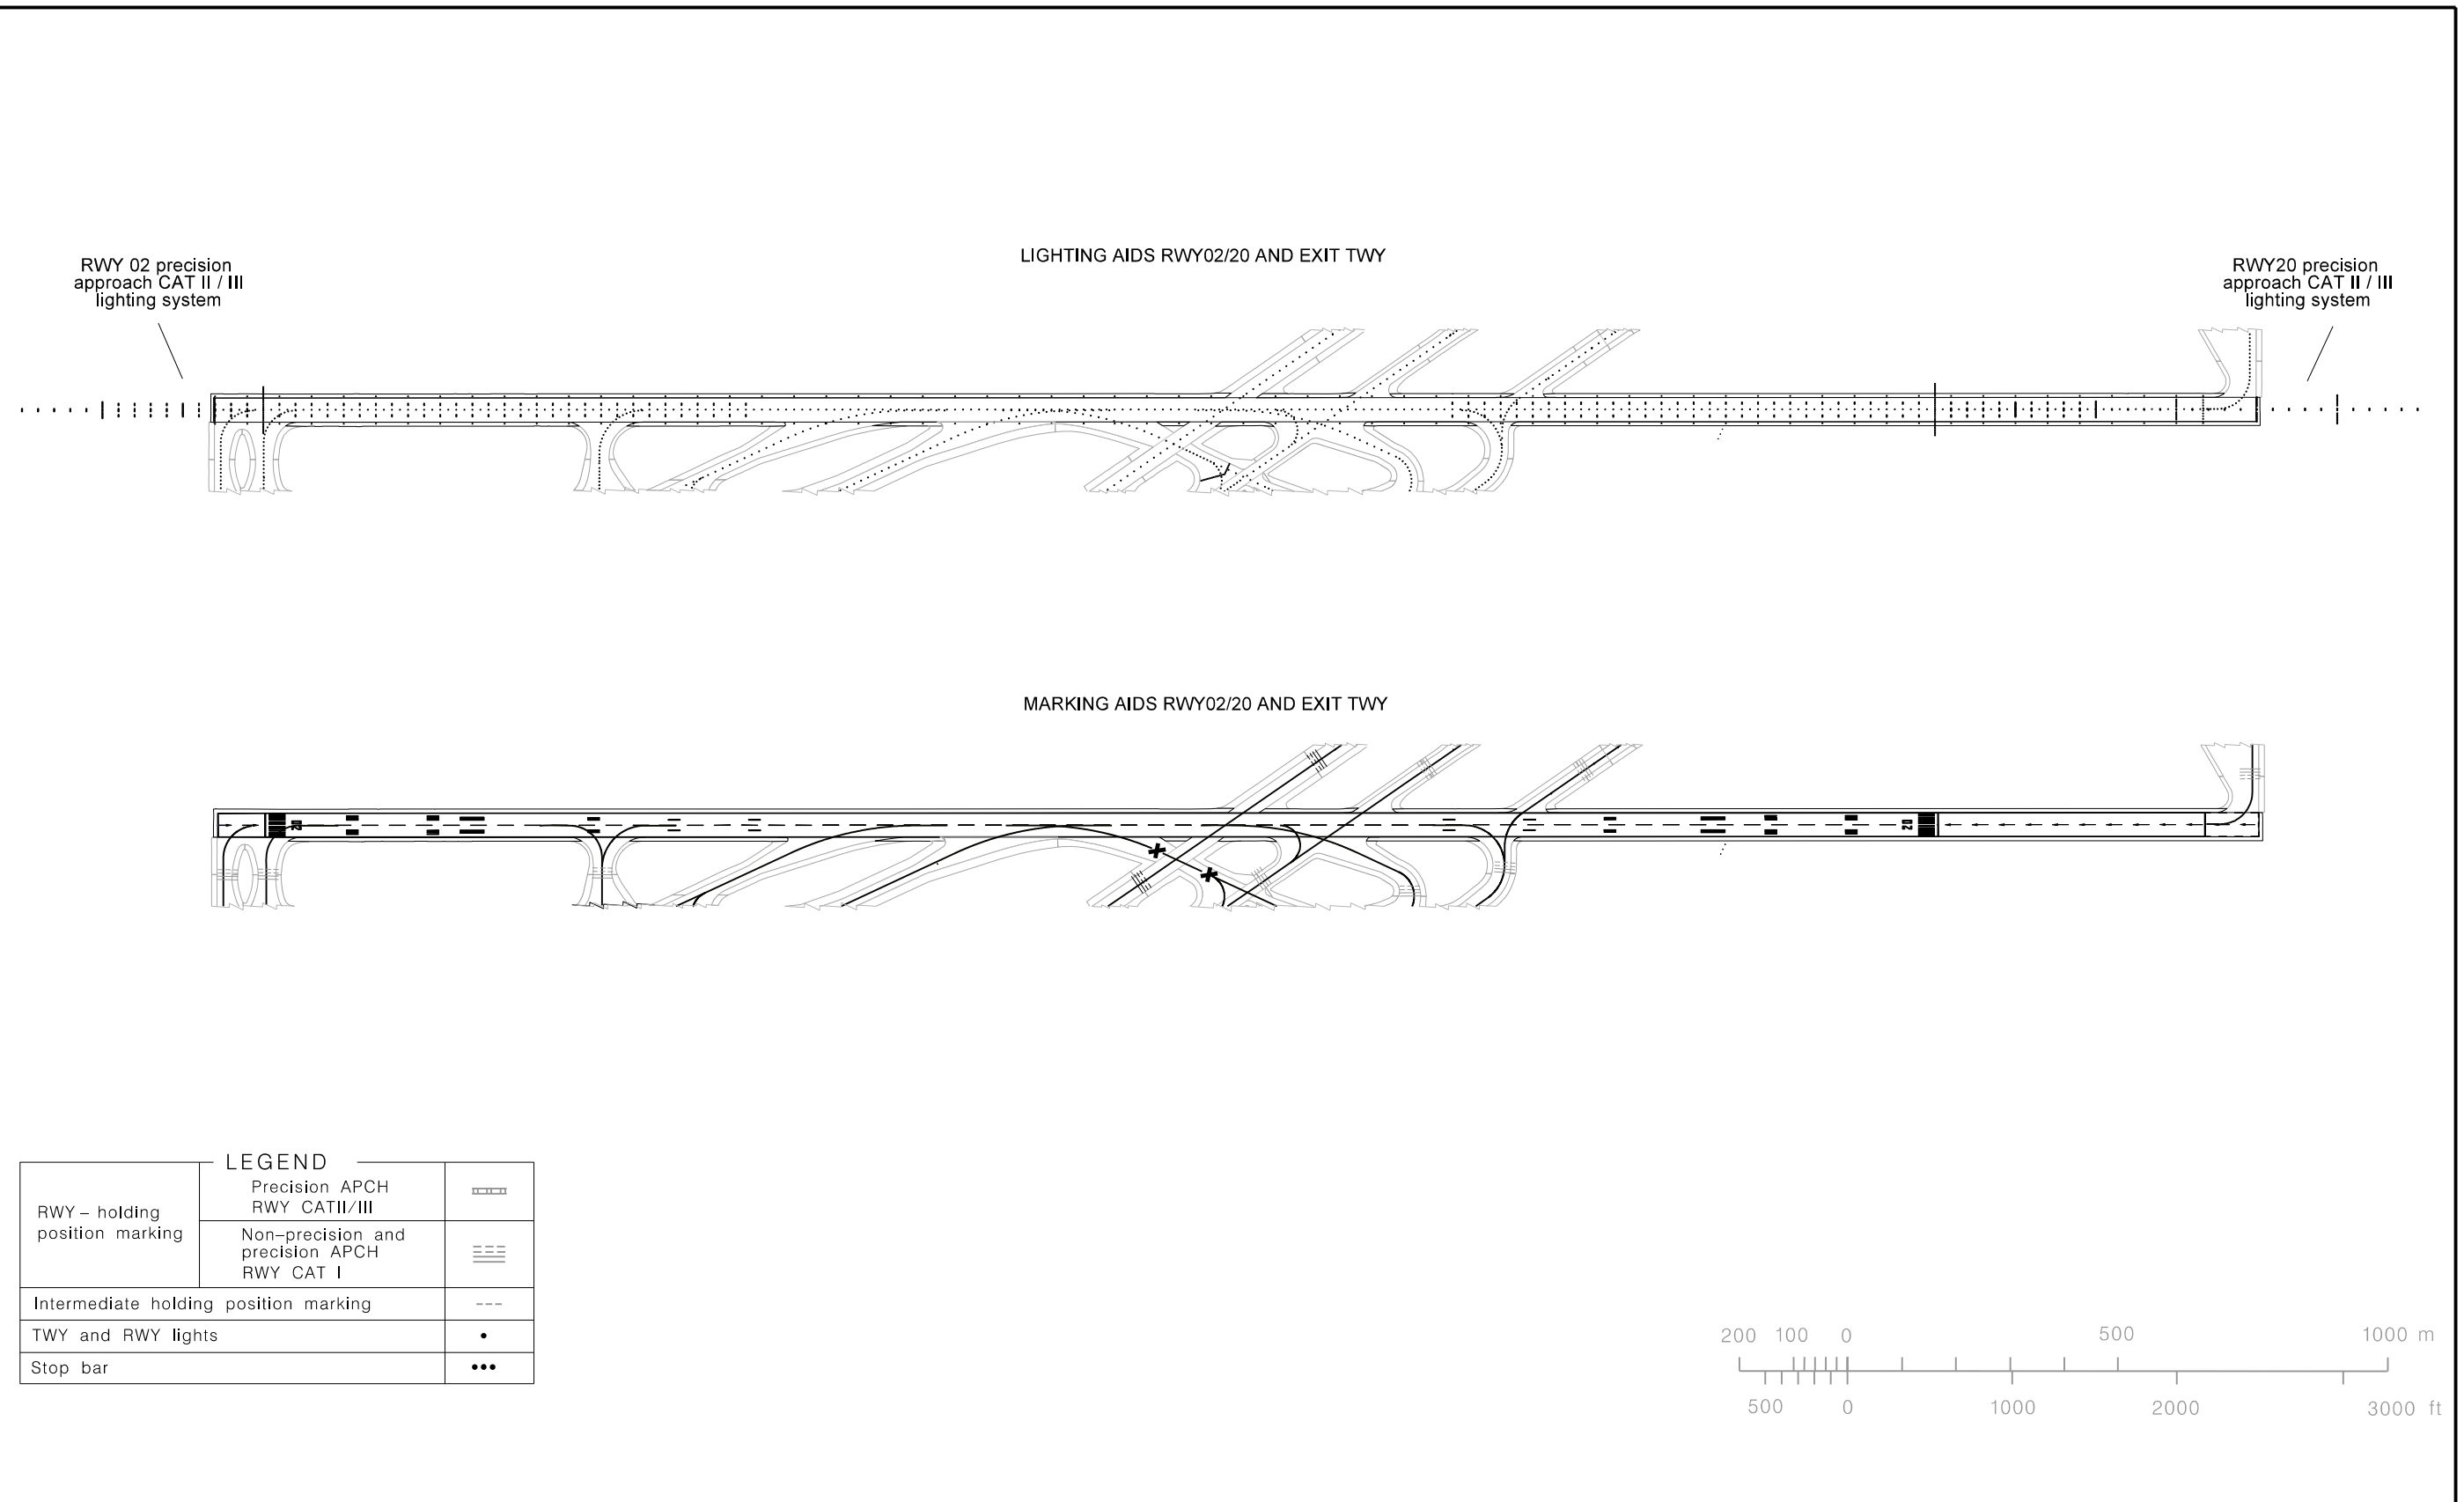

AERODROME CHART - ICAO

38°46'27"N
009°08'03"W

ELEV 108 m

LISBOA ARR INFORMATION 124.155
LISBOA DEP INFORMATION 121.955
LISBOA DELIVERY 118.955

LISBOA GROUND 121.755
LISBOA TOWER 118.105

LISBOA, Humberto Delgado (LPPT)

LIGHTING AIDS RWY02/20 AND EXIT TWY

RWY 02 precision approach CAT II / III lighting system

RWY20 precision approach CAT II / III lighting system

MARKING AIDS RWY02/20 AND EXIT TWY

LEGEND

RWY - holding position marking	Precision APCH RWY CATII/III	
	Non-precision and precision APCH RWY CAT I	
Intermediate holding position marking		
TWY and RWY lights		
Stop bar		

MAG VAR changed. New RWY designator.

THIS PAGE INTENTIONALLY LEFT BLANK