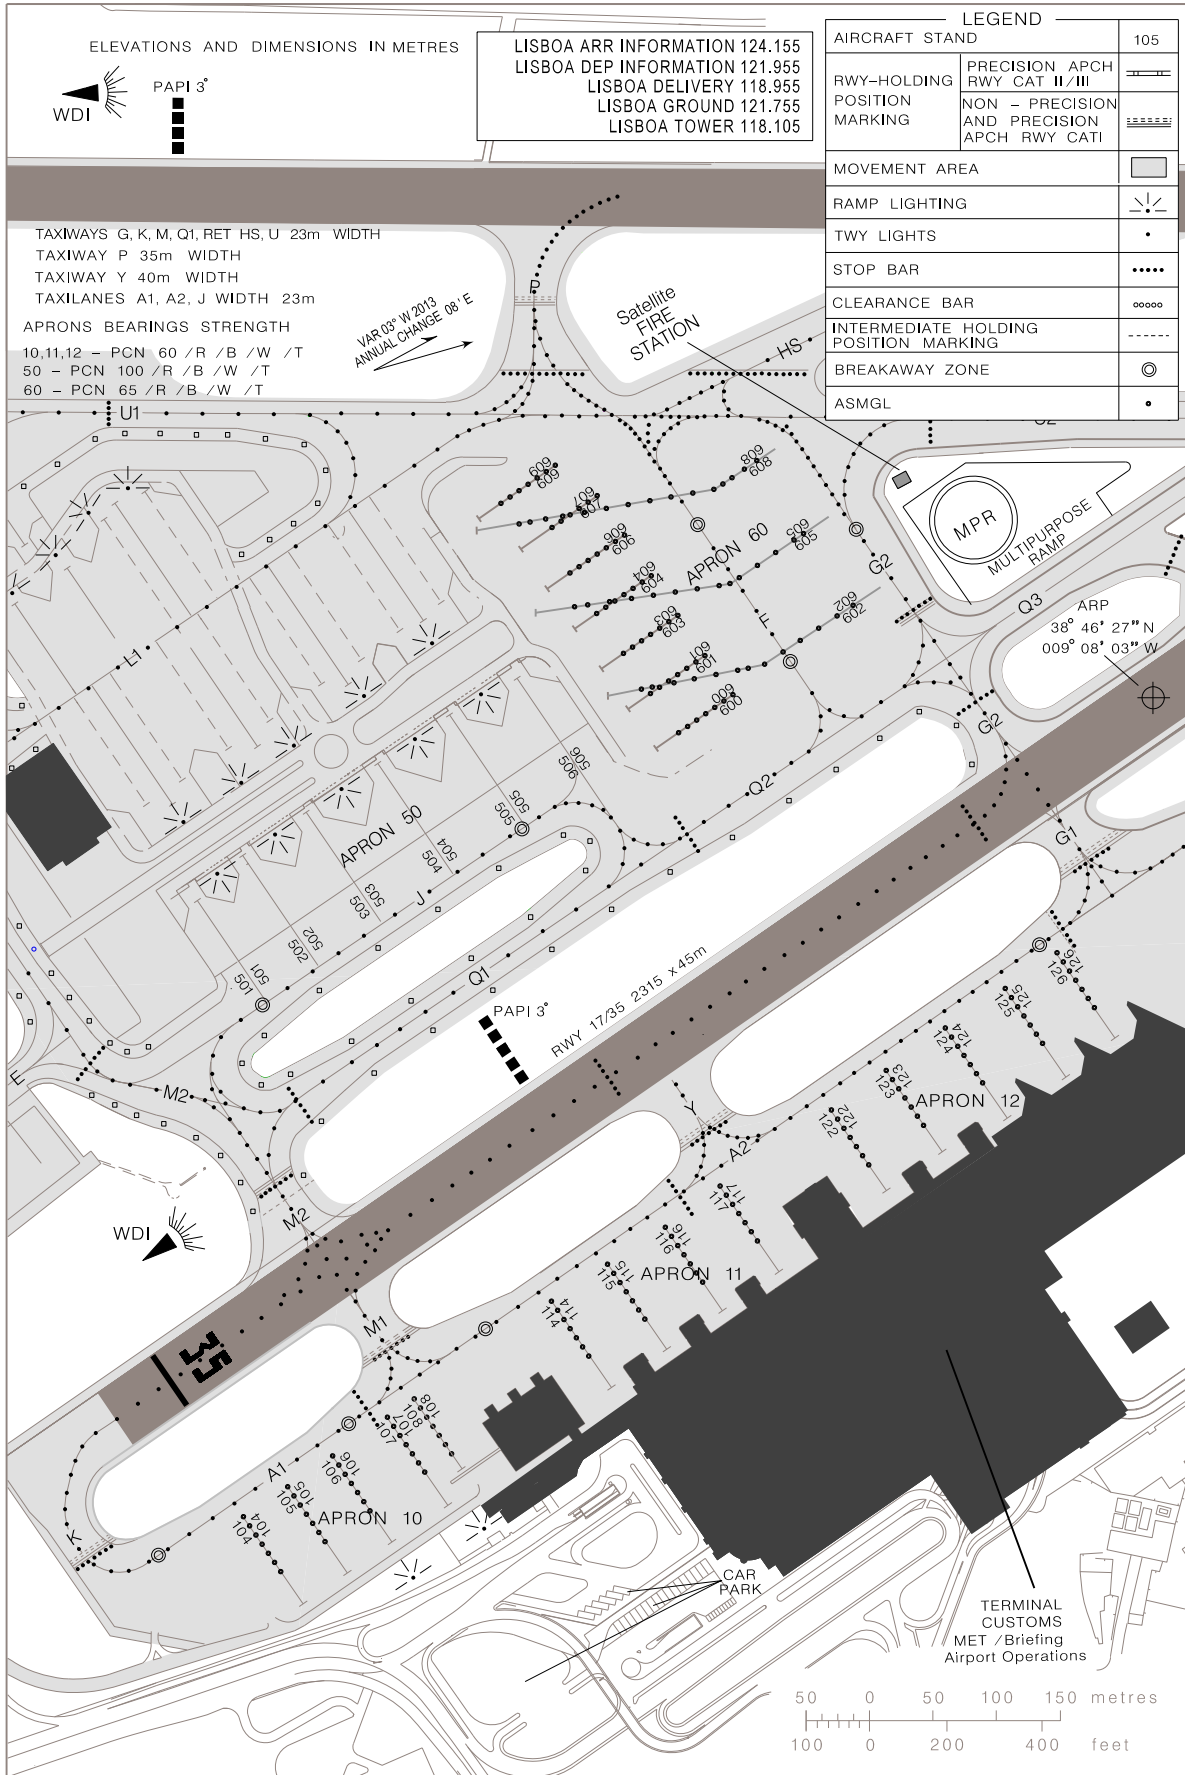

AIRCRAFT PARKING /  
DOCKING CHART-ICAO

APRON ELEV.  
10, 11, 12-101m;  
50-104m; 60-104m

LISBOA

AIS briefing INFO removed.

THIS PAGE INTENTIONALLY LEFT BLANK