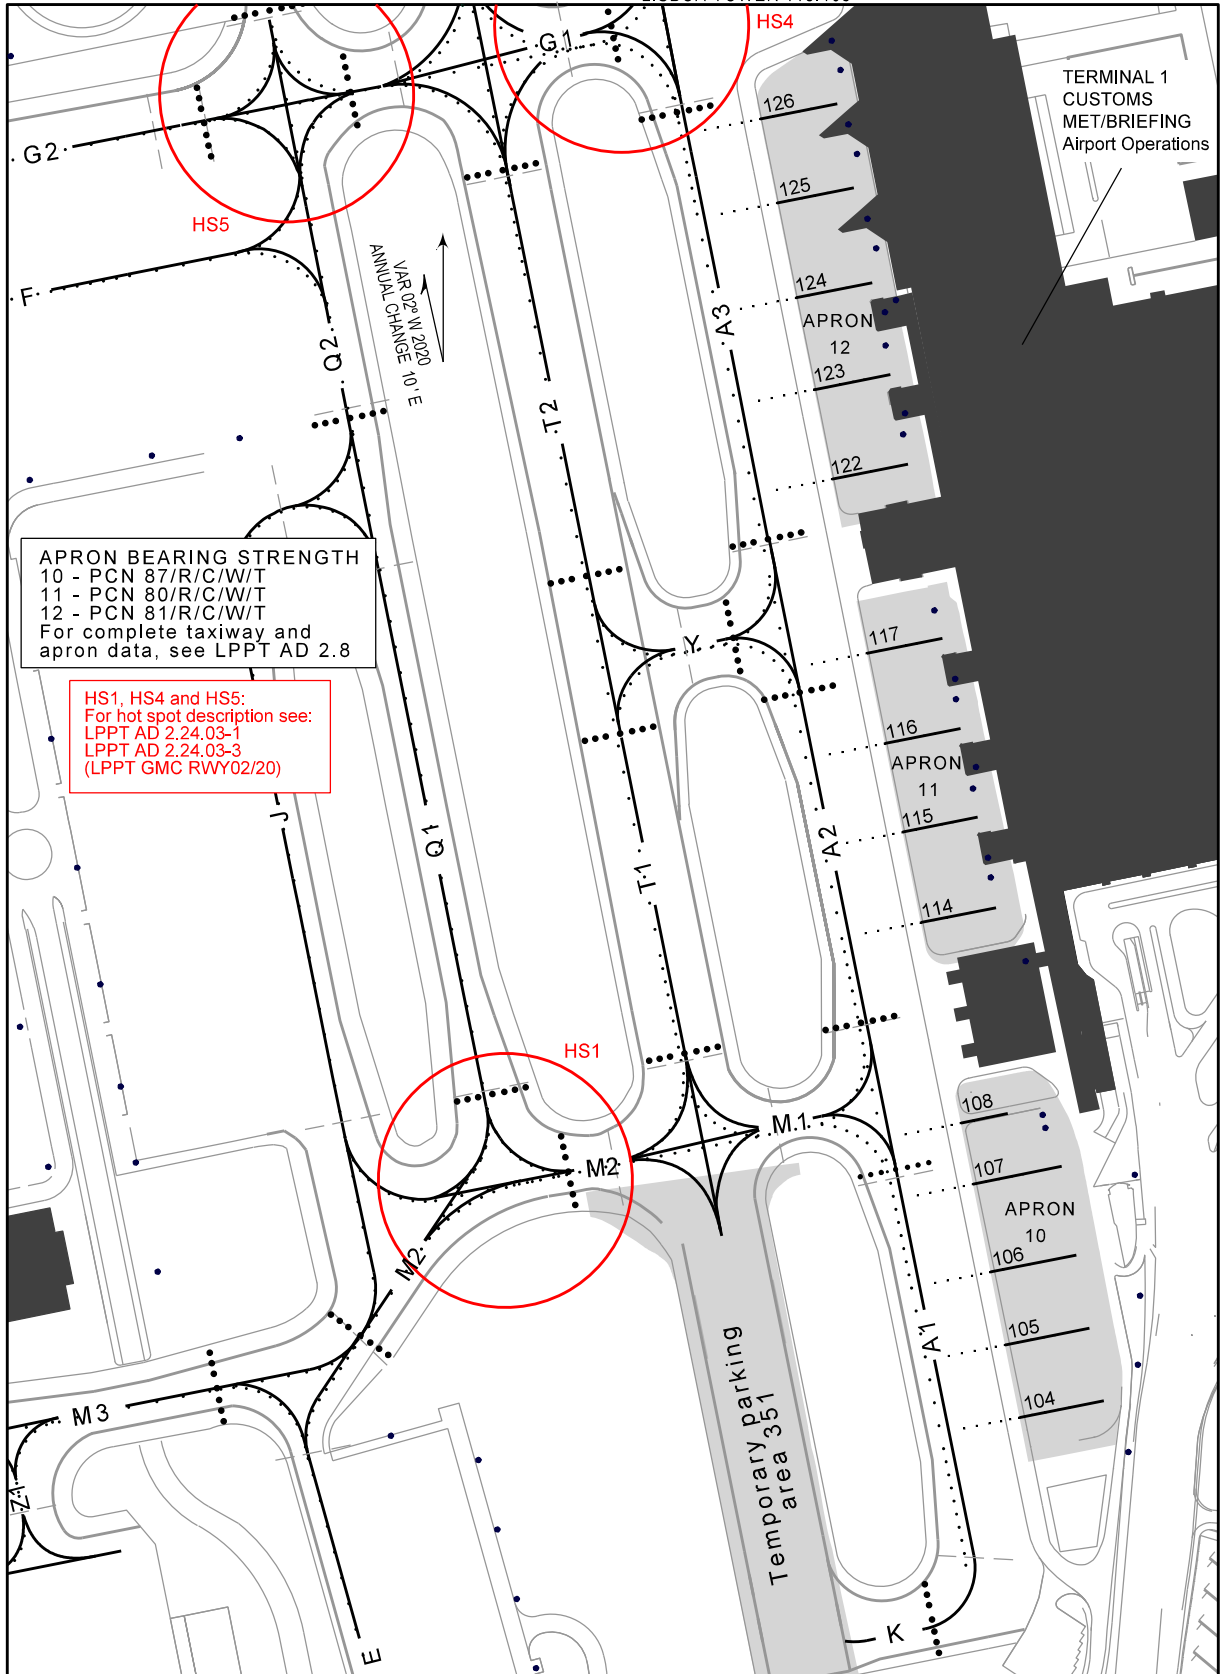

AIRCRAFT PARKING
DOCKING CHART - ICAO

APRON ELEV
10,11,12=101 m

LISBOA ARR INFORMATION 124.155
LISBOA DEP INFORMATION 121.955
LISBOA DELIVERY 118.955
LISBOA GROUND 121.755
LISBOA TOWER 118.105

LISBOA, Humberto Delgado
(LPPT)