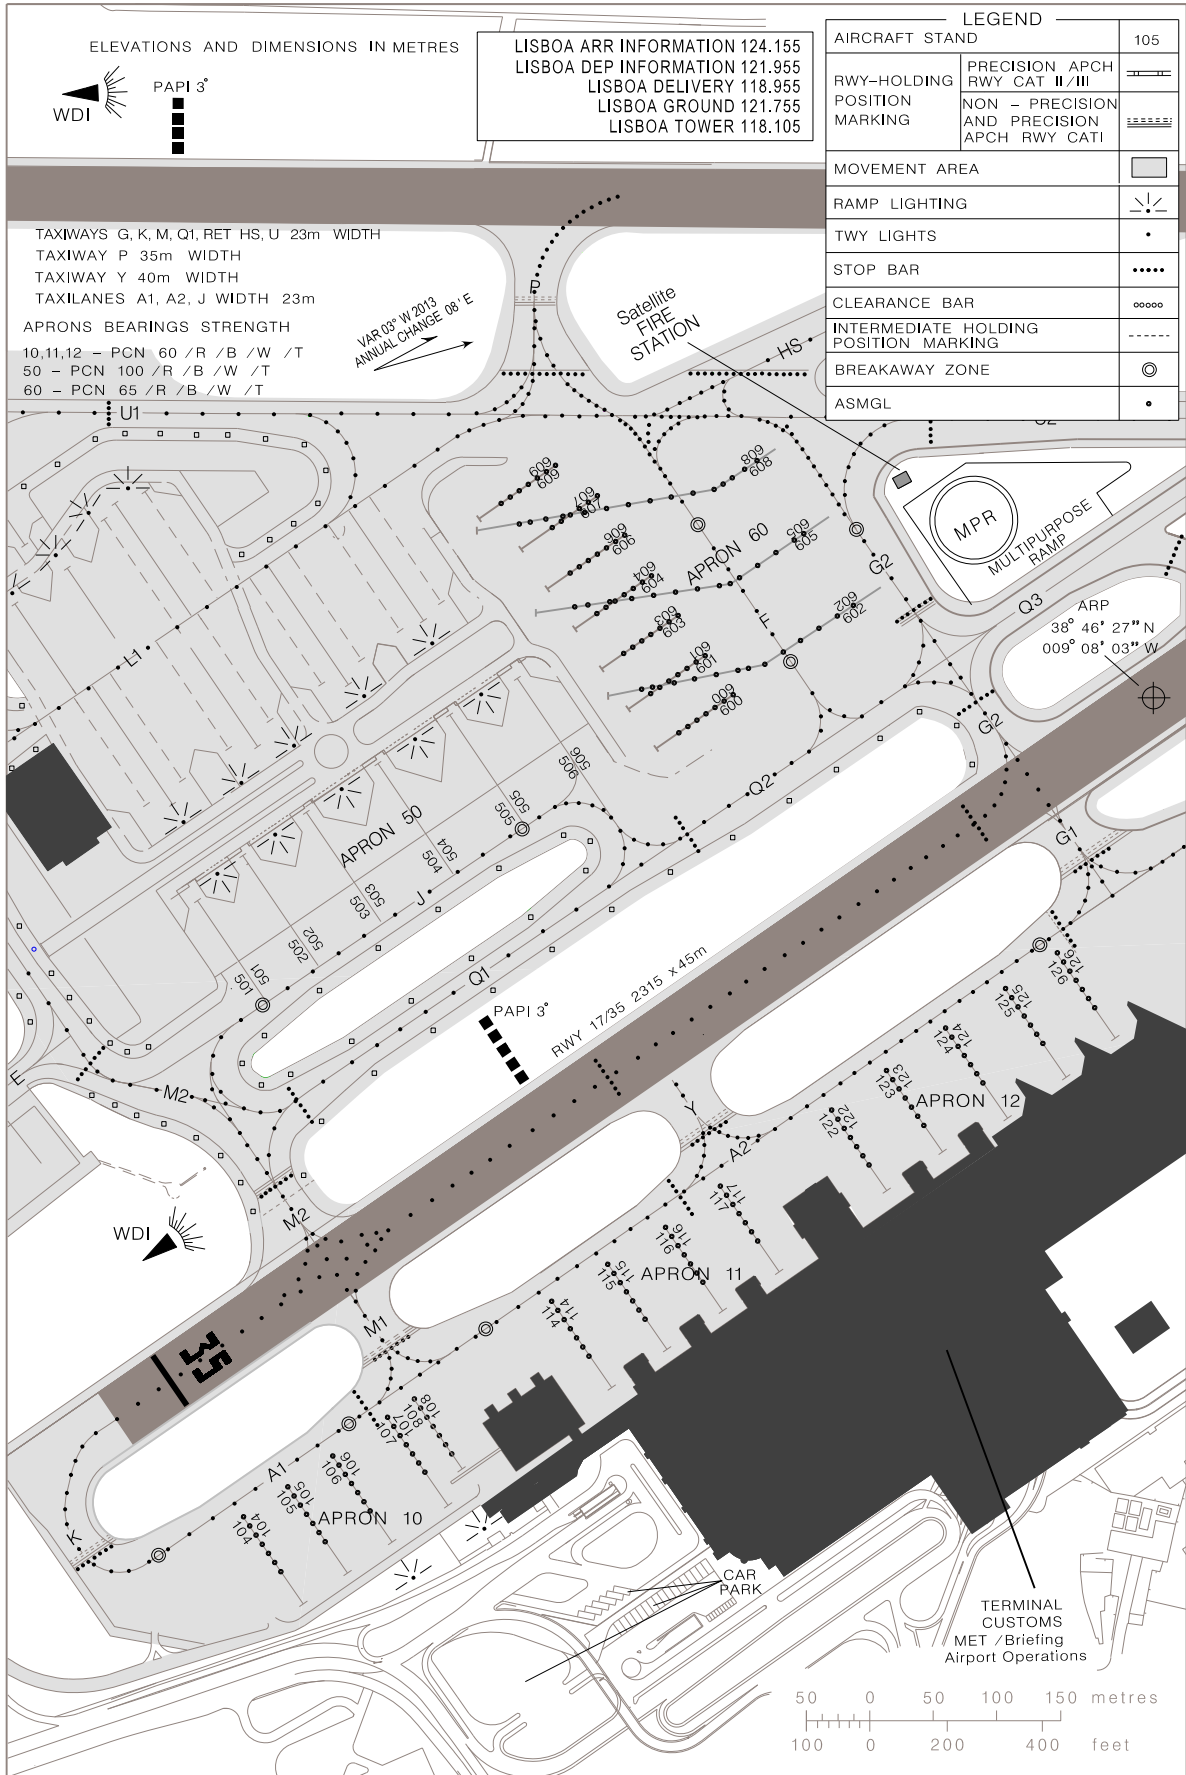

AIRCRAFT PARKING /
DOCKING CHART-ICAO

APRON ELEV.
10, 11, 12-101m;
50-104m; 60-104m

LISBOA

AIS briefing INFO removed.

THIS PAGE INTENTIONALLY LEFT BLANK