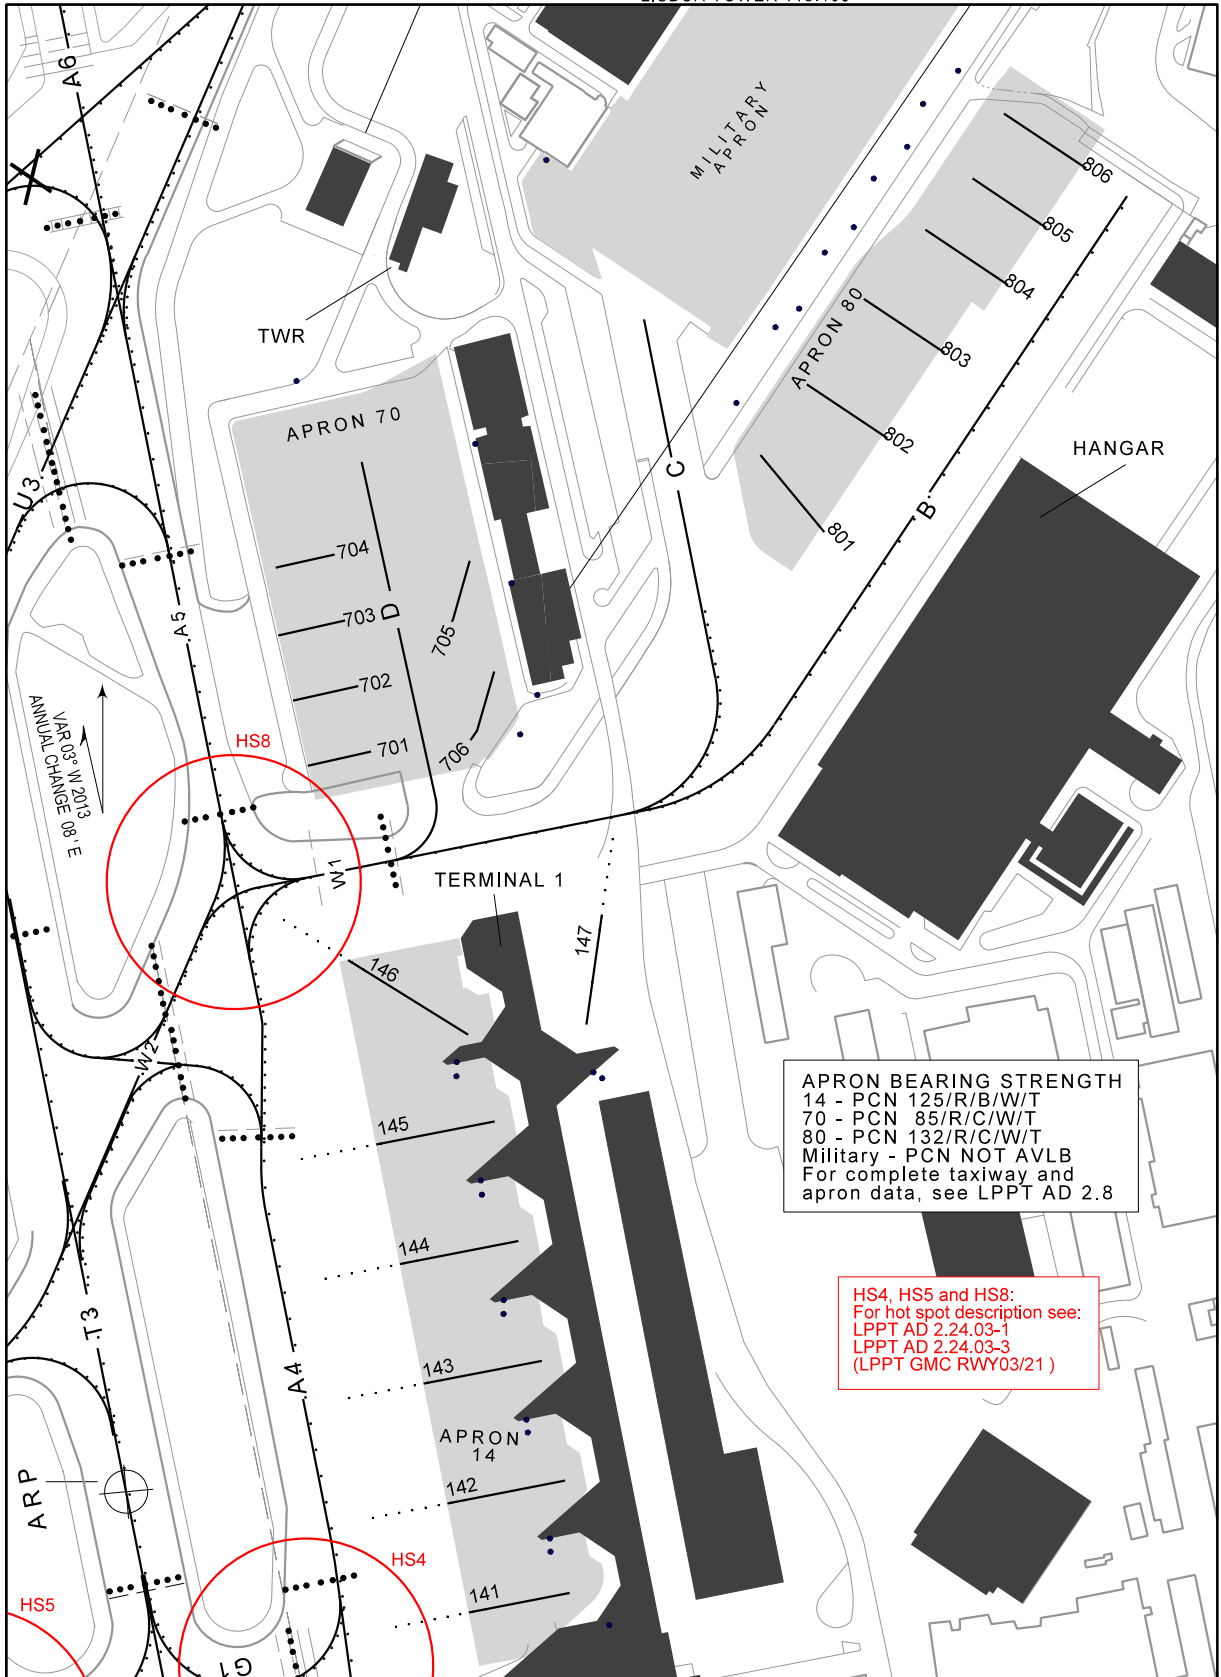

AIRCRAFT PARKING
DOCKING CHART - ICAO

APRON ELEV
14=100 m,70=101 m
80=98 m

LISBOA ARR INFORMATION 124.155
LISBOA DEP INFORMATION 121.955
LISBOA DELIVERY 118.955
LISBOA GROUND 121.755
LISBOA TOWER 118.105

LISBOA, Humberto Delgado
(LPPT)

MAG VAR changed.