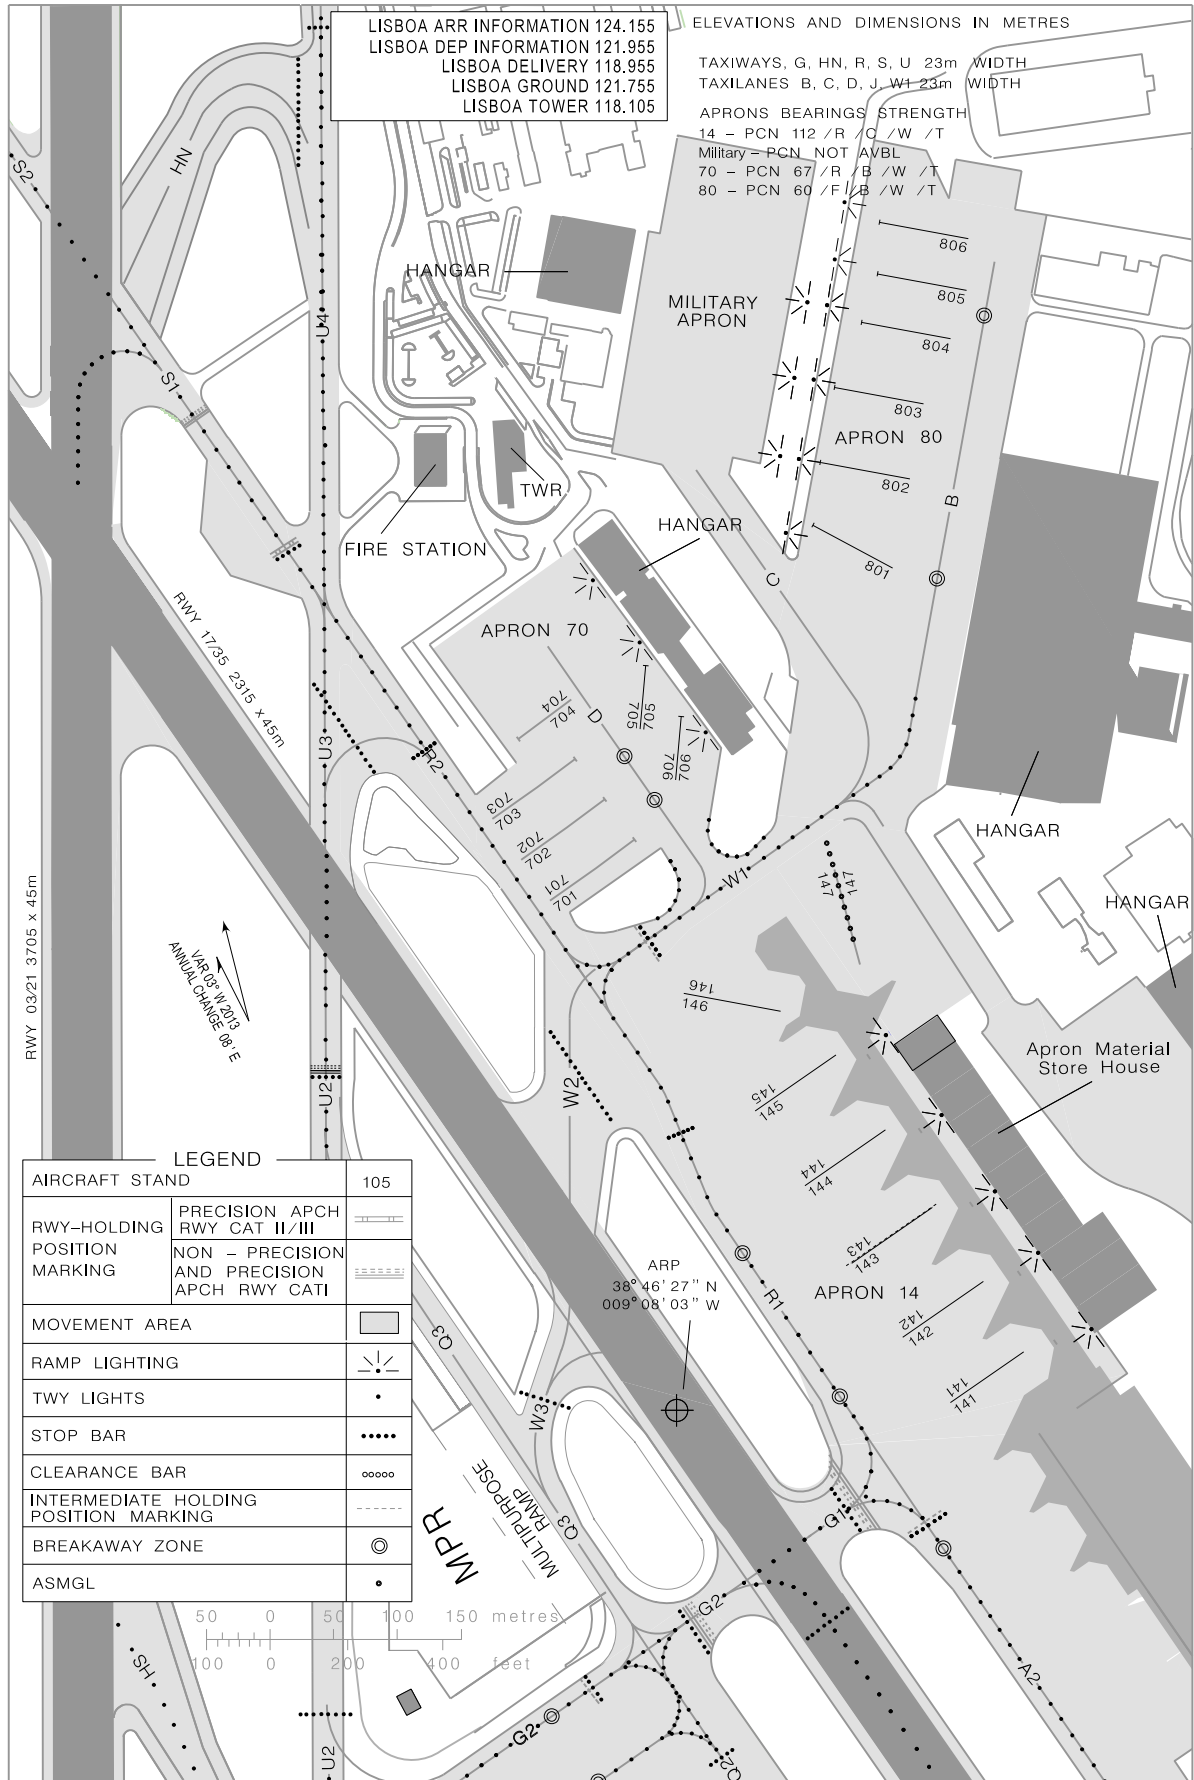

AIRCRAFT PARKING /
DOCKING CHART-ICAO

APRON ELEV.
14-100m; 70-102m
80-98m; Military-100m

LISBOA

THIS PAGE INTENTIONALLY LEFT BLANK