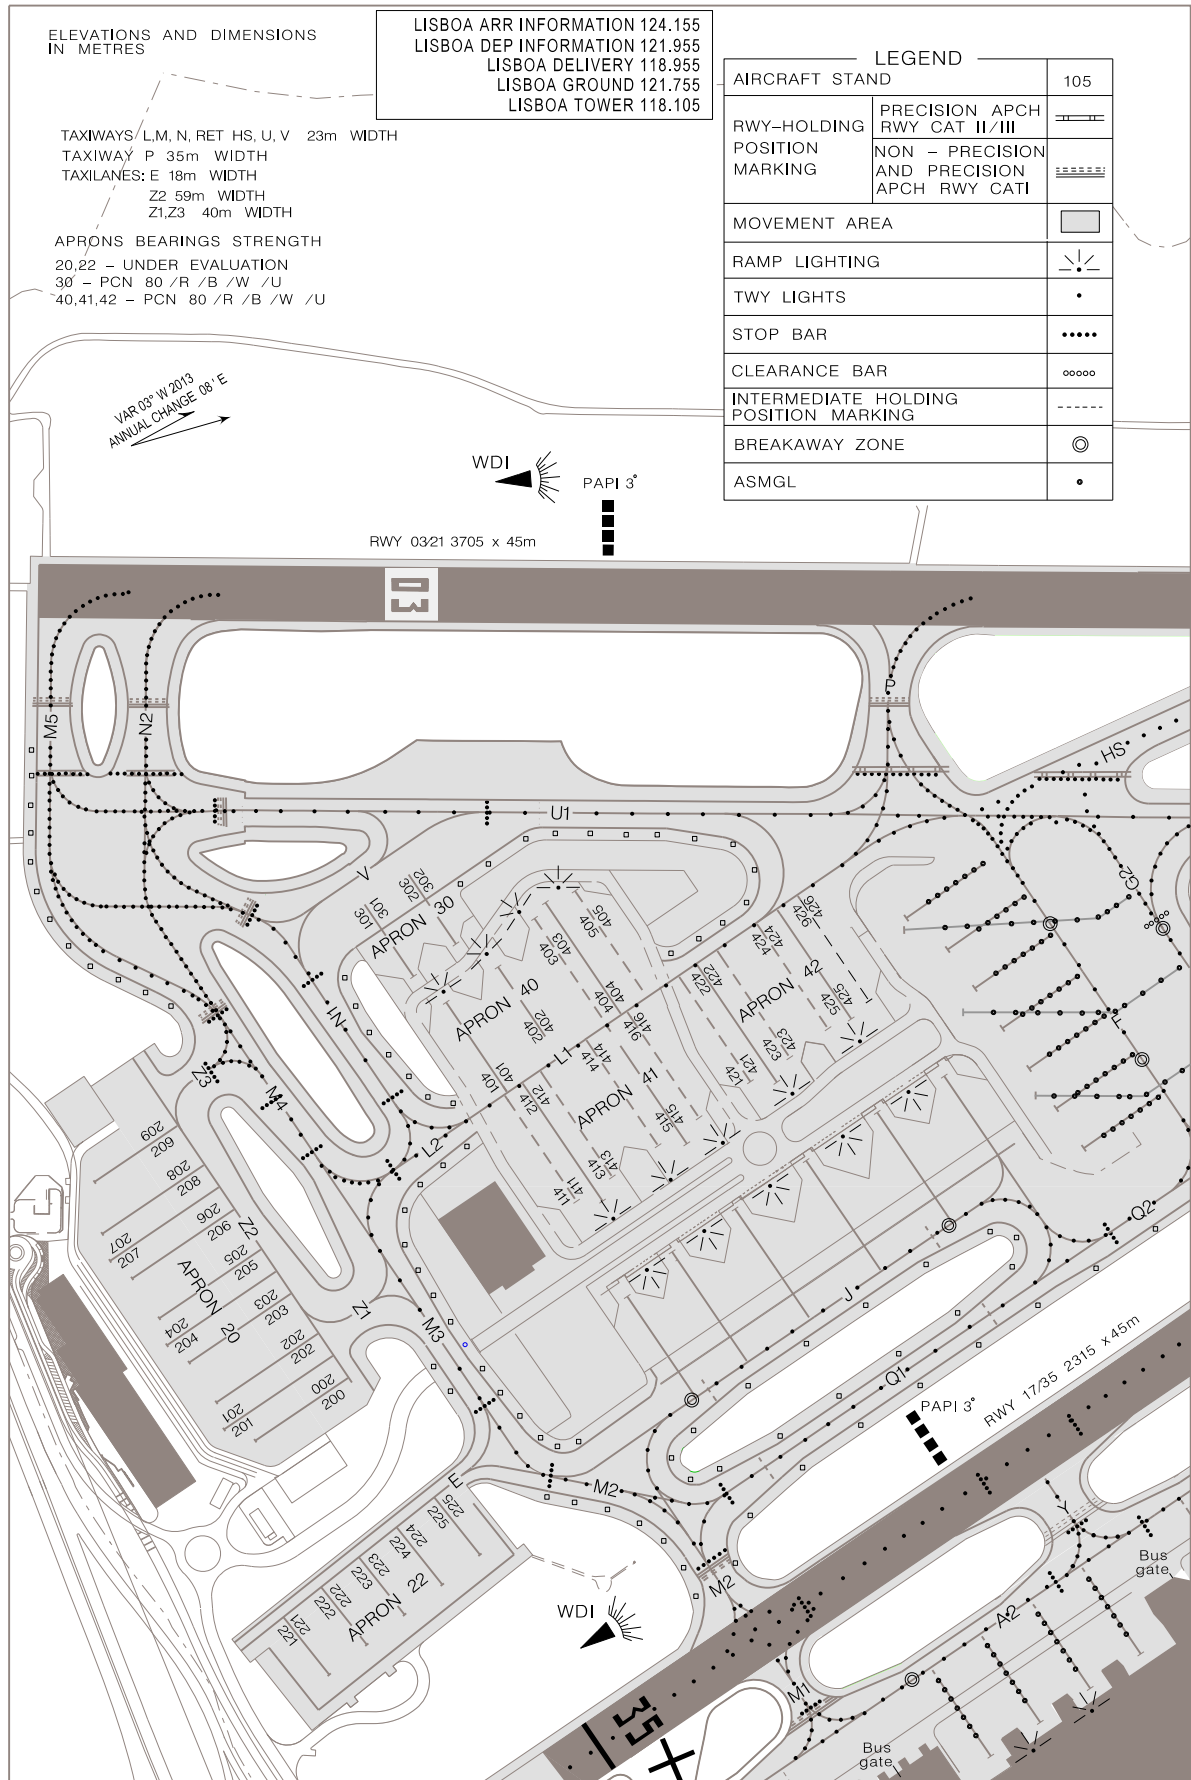

AIRCRAFT PARKING /  
DOCKING CHART-ICAO

APRON ELEV.  
20-103m; 22-100m  
30-102m; 40,41,42-104m

LISBOA

Building near STAND 114 updated.

THIS PAGE INTENTIONALLY LEFT BLANK