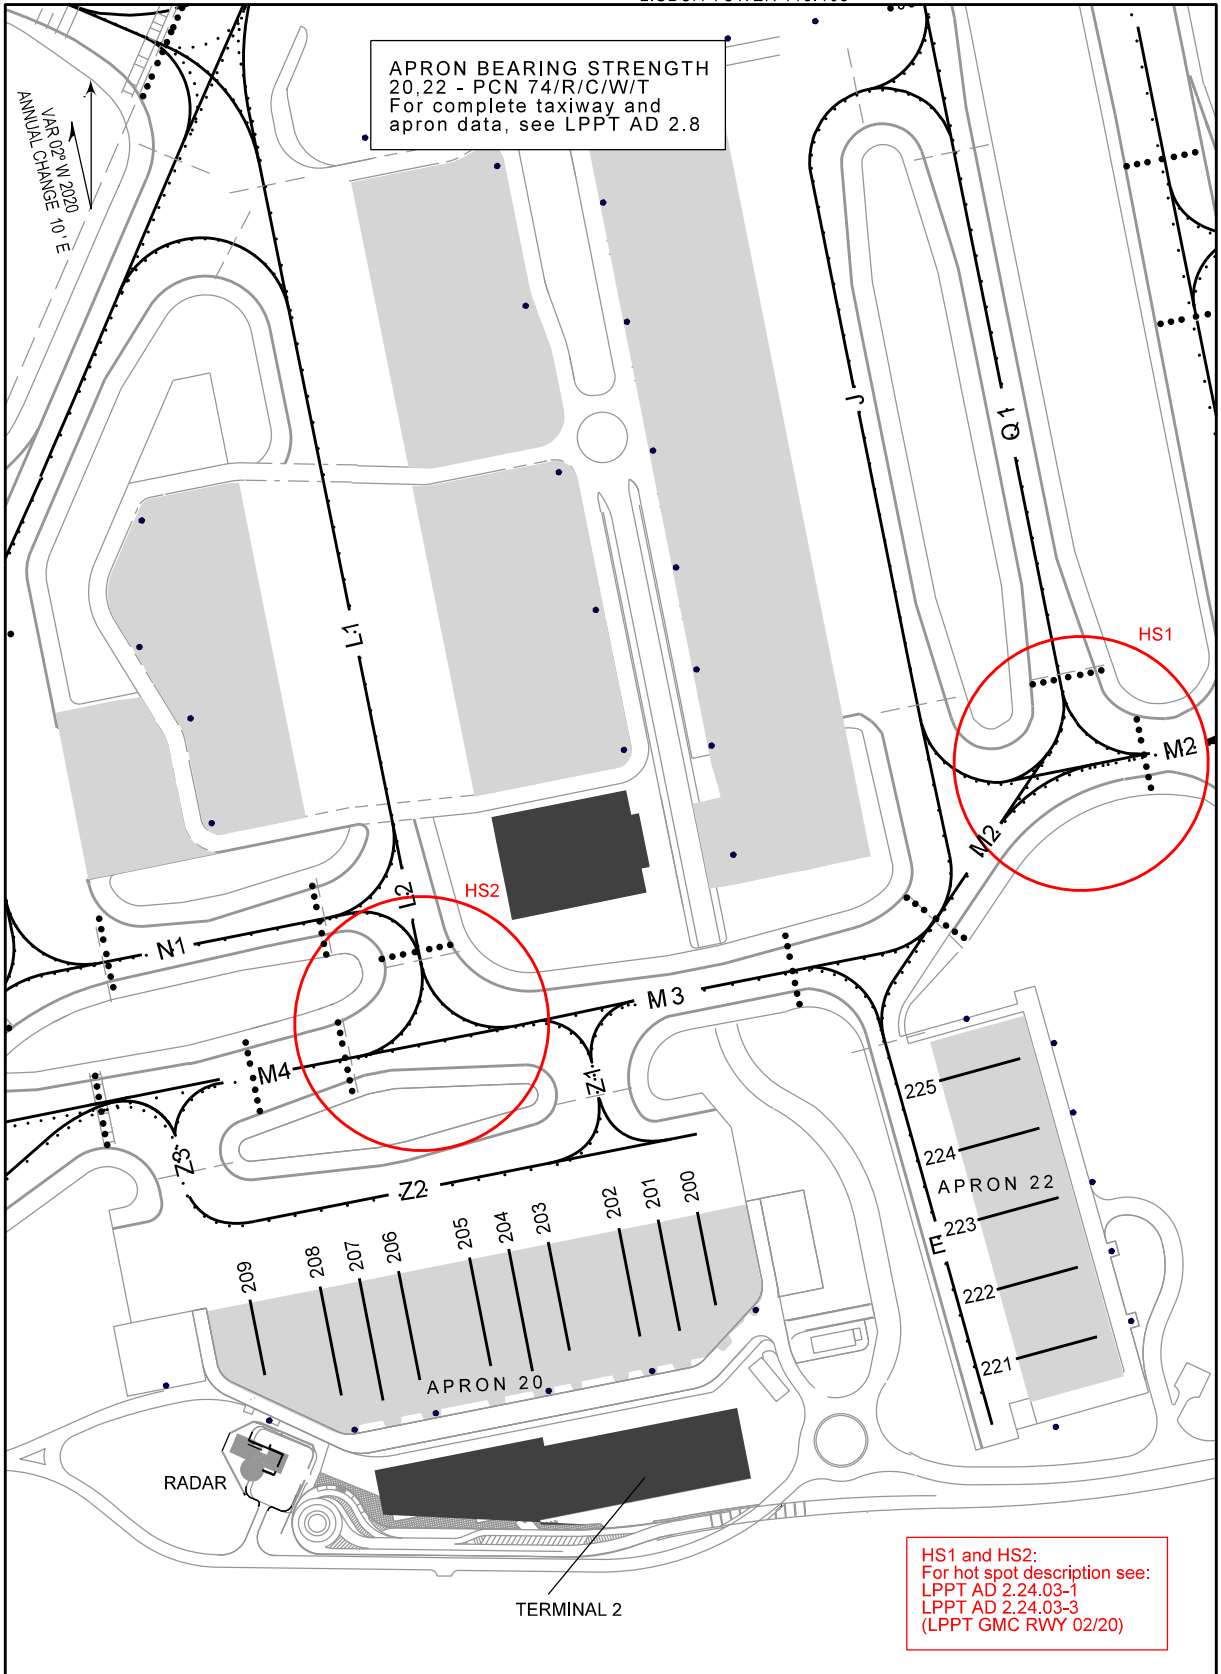

AIRCRAFT PARKING
DOCKING CHART - ICAO

APRON ELEV
20=103 m
22=100 m

LISBOA ARR INFORMATION 124.155
LISBOA DEP INFORMATION 121.955
LISBOA DELIVERY 118.955
LISBOA GROUND 121.755
LISBOA TOWER 118.105

LISBOA, Humberto Delgado
(LPPT)

THIS PAGE INTENTIONALLY LEFT BLANK