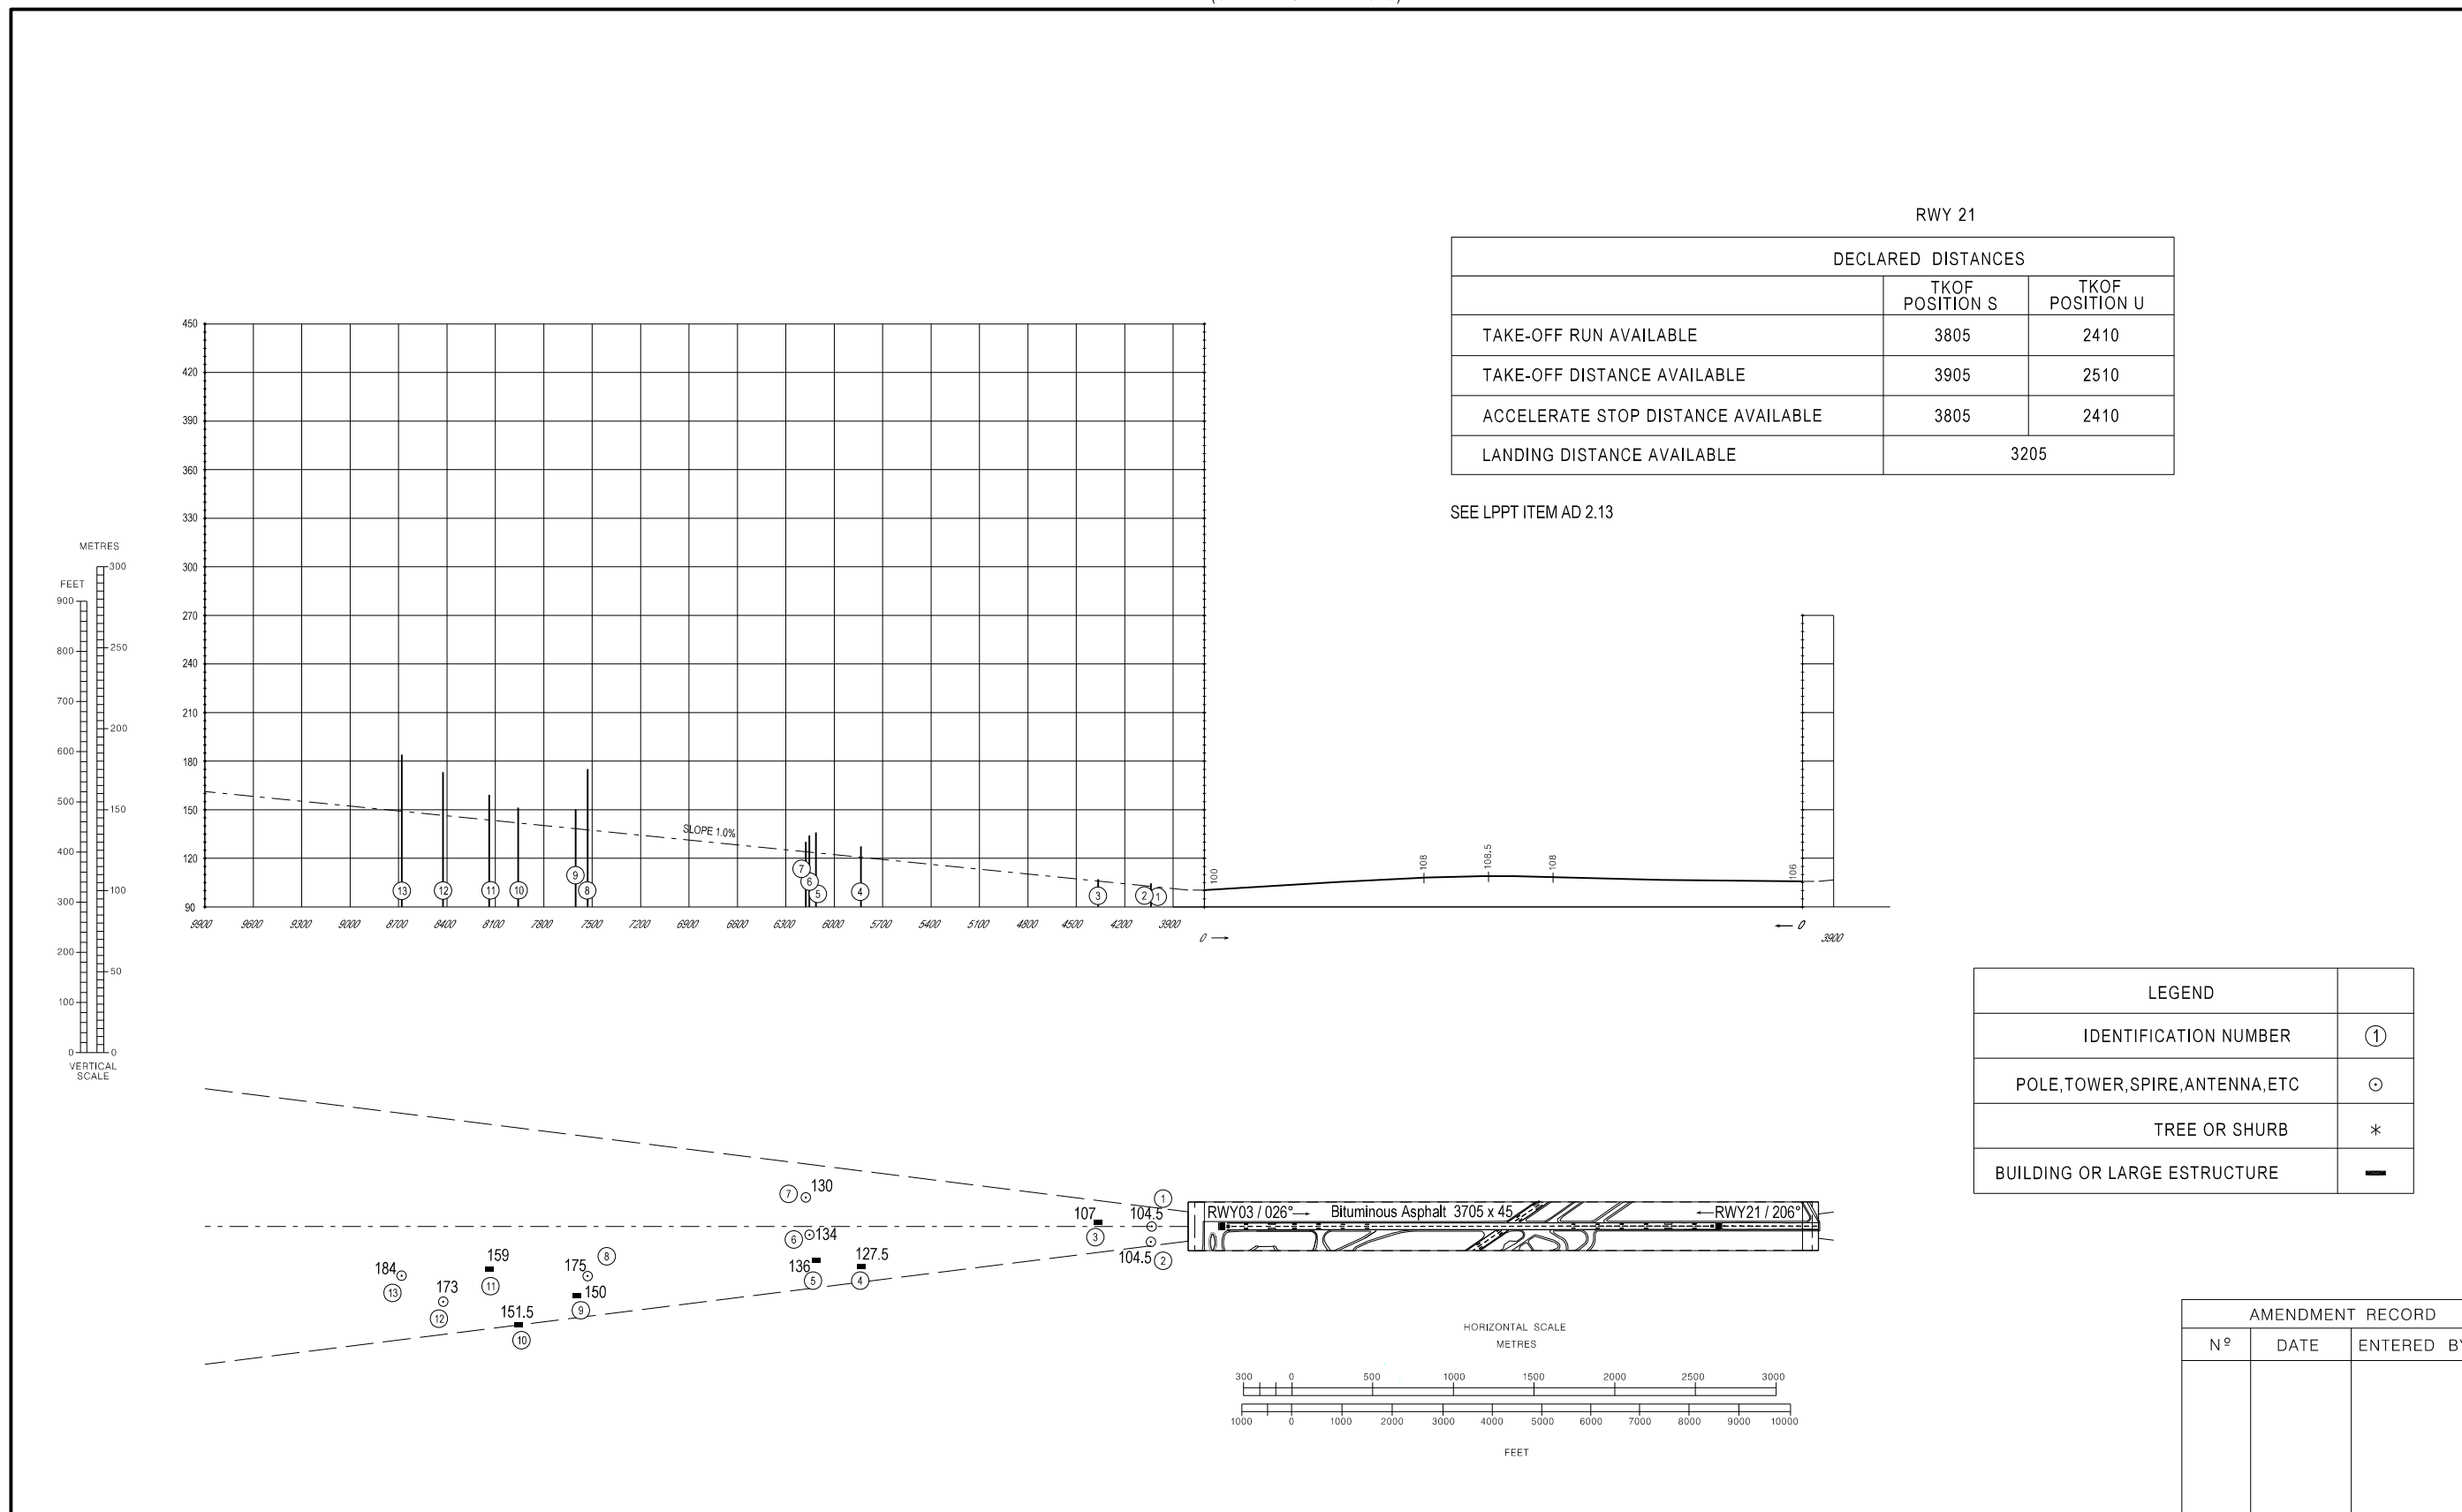

DIMENSIONS AND ELEVATIONS IN METRES

AERODROME OBSTACLE CHART - ICAO
TYPE A (OPERATING LIMITATIONS)

LPPT RWY21 / LISBOA

New Take-off Positions and Declared Distances