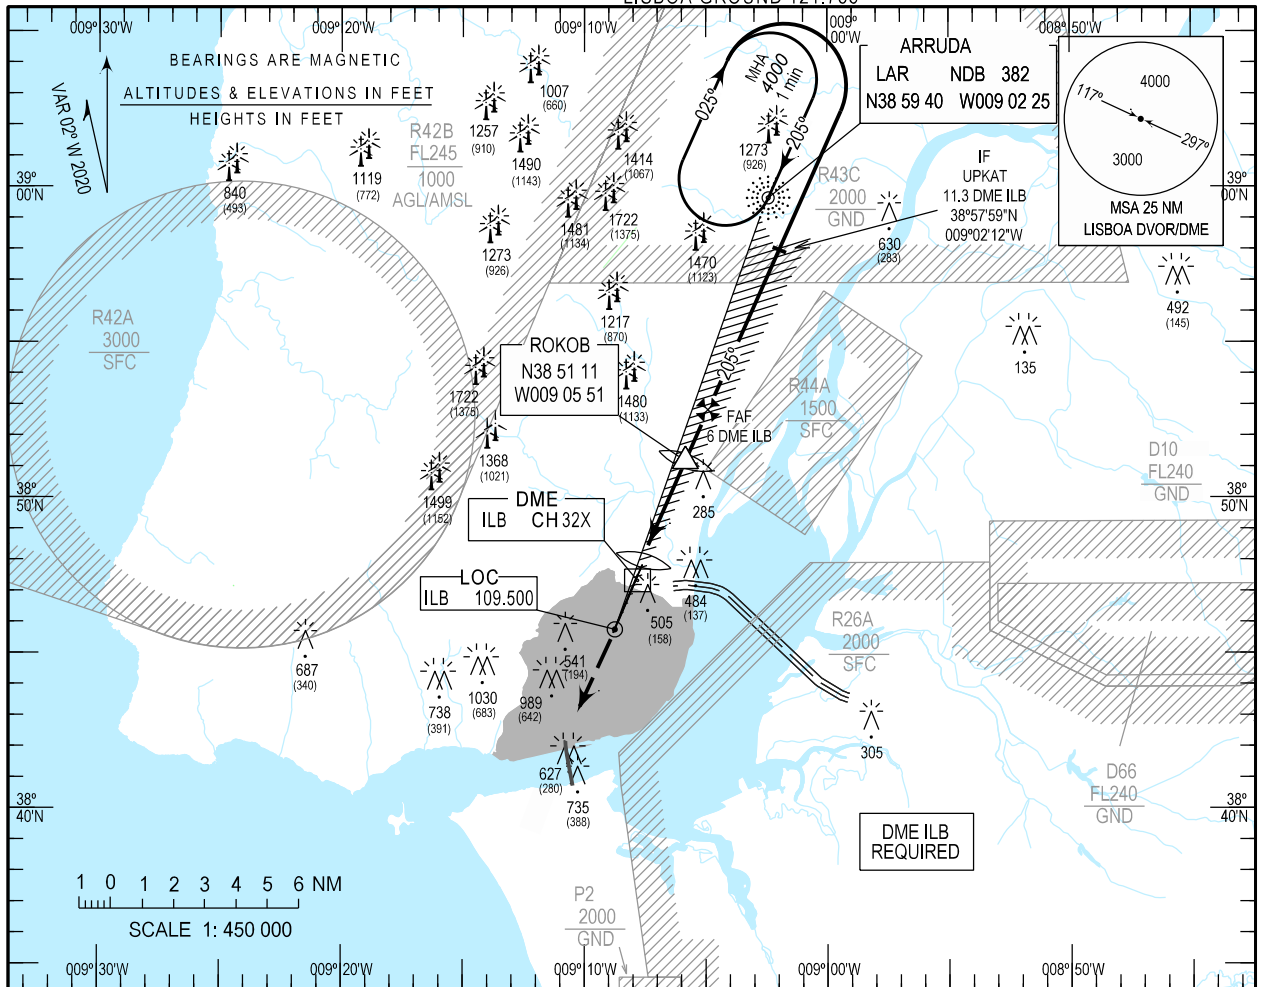

**INSTRUMENT
APPROACH
CHART - ICAO**

AD ELEV 355 ft
HEIGHTS RELATED
THR RWY 20 -ELEV 347 ft

LISBOA ARR INFORMATION 124.155
LISBOA APPROACH 119.105
LISBOA ARRIVAL 125.130
LISBOA TOWER 118.105
LISBOA GROUND 121.755

LISBOA
Humberto Delgado (LPPT)
LOC RWY 20

MAG VAR changed. New RWY designator.

THIS PAGE INTENTIONALLY LEFT BLANK