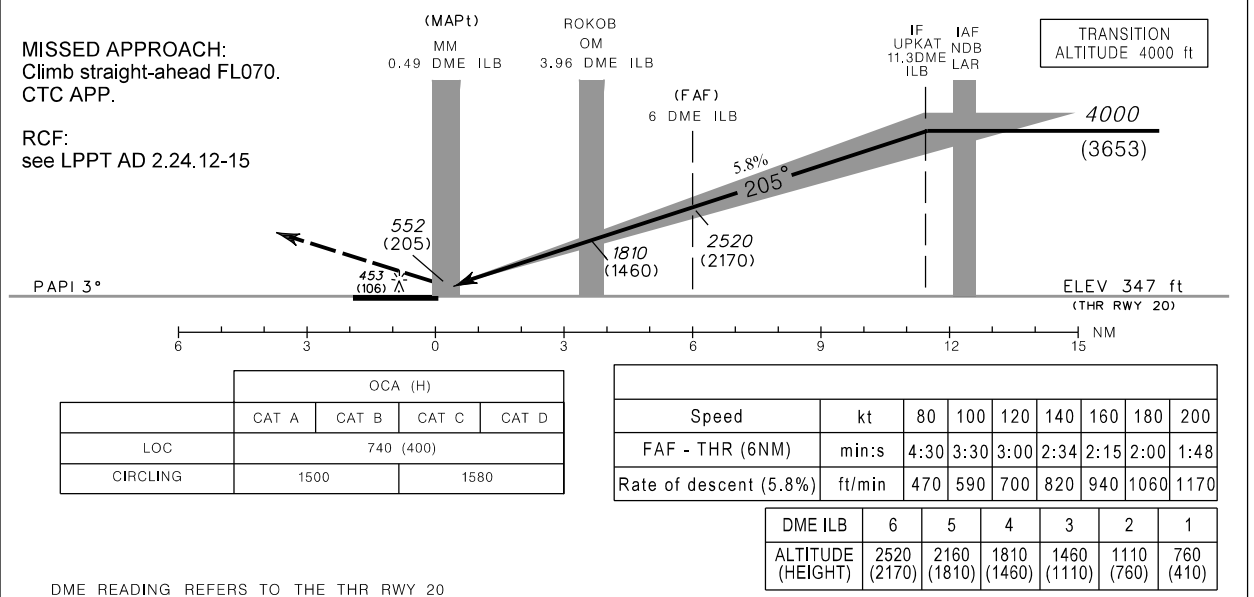

**INSTRUMENT
APPROACH
CHART - ICAO**

AD ELEV 355 ft
HEIGHTS RELATED
THR RWY 20 -ELEV 347 ft

LISBOA ARR INFORMATION 124.155
LISBOA APPROACH 119.105
LISBOA ARRIVAL 125.130
LISBOA TOWER 118.105
LISBOA GROUND 121.755

LISBOA
Humberto Delgado (LPPT)
LOC RWY 20

MAG VAR changed. New RWY designator.

THIS PAGE INTENTIONALLY LEFT BLANK