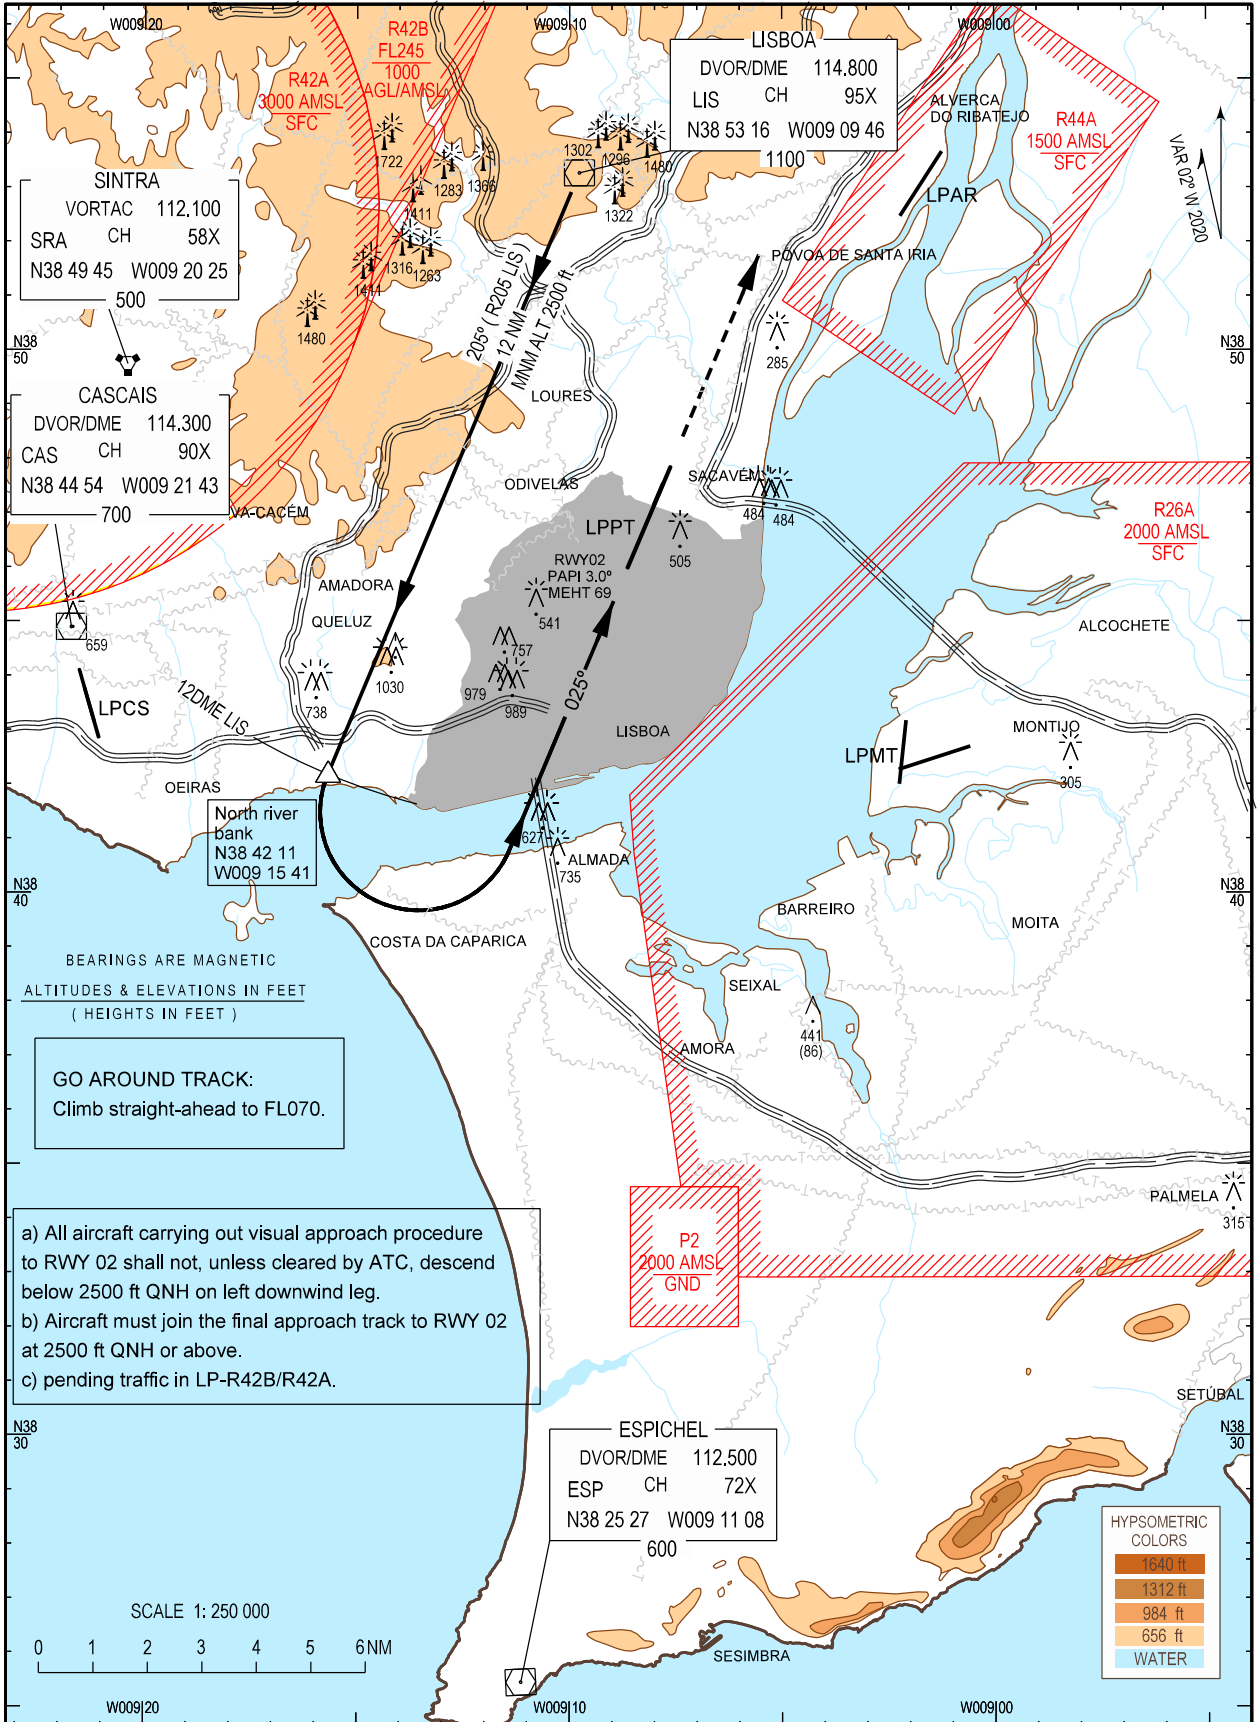

**VISUAL
APPROACH
PROCEDURE**

AD ELEV 355 ft
HEIGHTS RELATED
TO AD ELEV

LISBOA ARR INFORMATION 124.155
LISBOA APPROACH 119.105
LISBOA ARRIVAL 125.130
LISBOA TOWER 118.105
LISBOA GROUND 121.755

**LISBOA, Humberto Delgado (LPPT)
RWY 02**

MAG VAR changed. New RWY designator.

THIS PAGE INTENTIONALLY LEFT BLANK