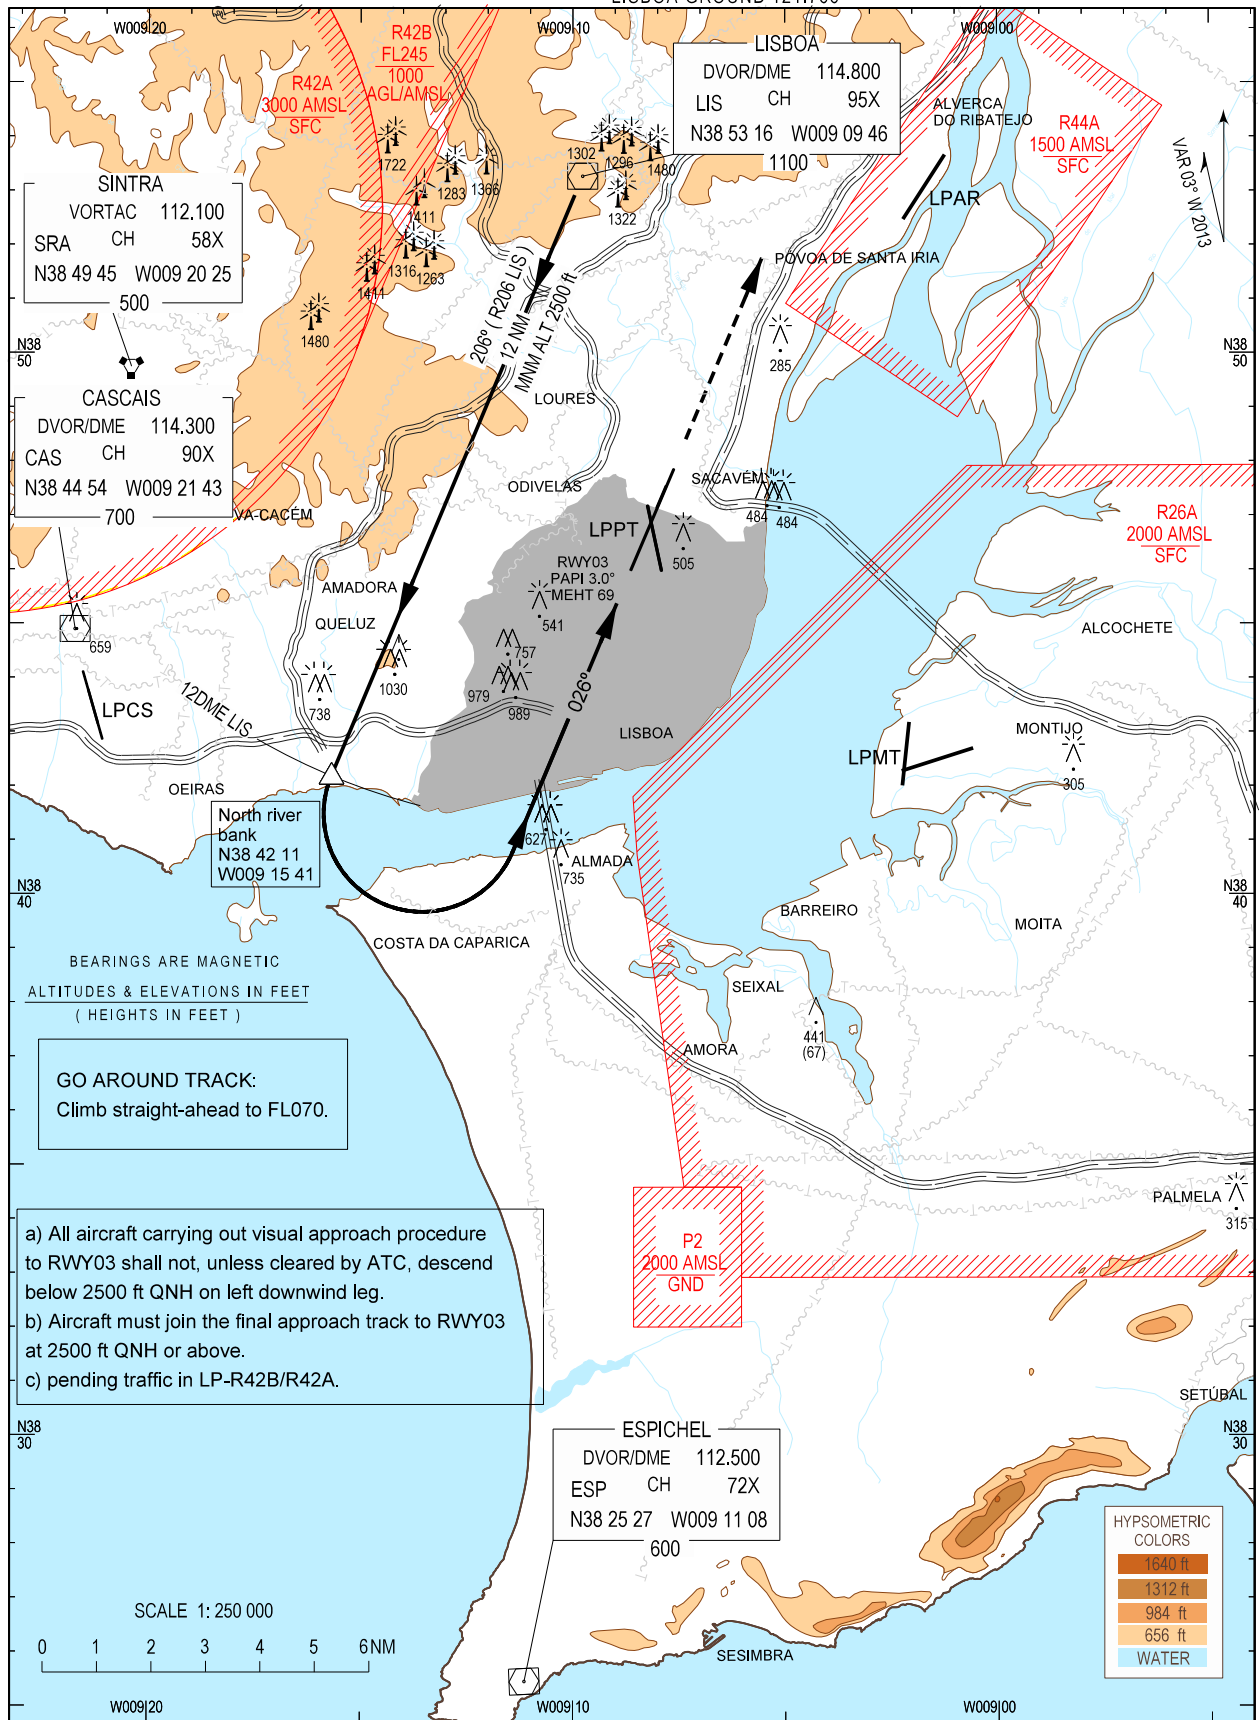

**VISUAL  
APPROACH  
PROCEDURE**

AD ELEV 374 ft  
HEIGHTS RELATED  
TO AD ELEV

LISBOA ARR INFORMATION 124.155  
LISBOA APPROACH 119.105  
LISBOA ARRIVAL 125.130  
LISBOA TOWER 118.105  
LISBOA GROUND 121.755

**LISBOA  
LPPT RWY03**

New OBST.

THIS PAGE INTENTIONALLY LEFT BLANK