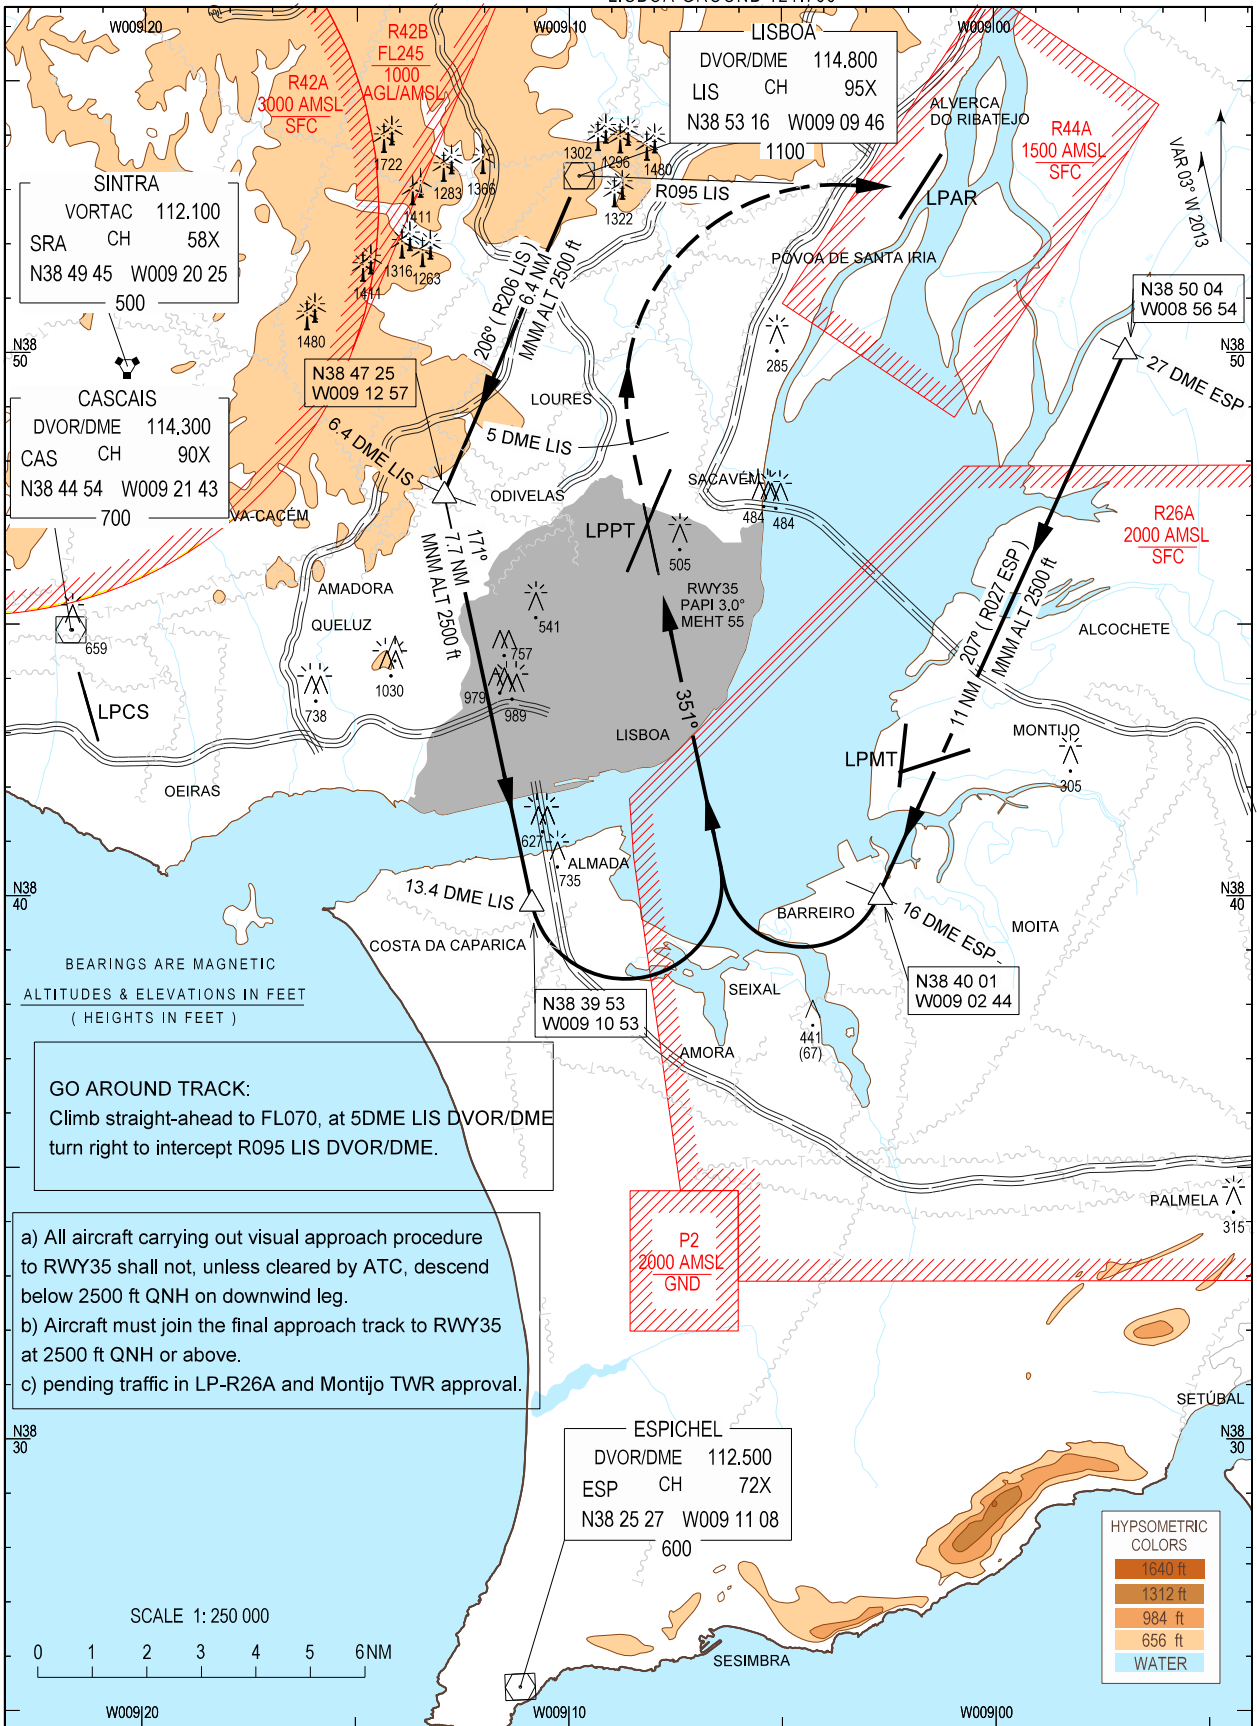

**VISUAL
APPROACH
PROCEDURE**

AD ELEV 374 ft
HEIGHTS RELATED
TO AD ELEV

LISBOA ARR INFORMATION 124.155
LISBOA APPROACH 119.105
LISBOA ARRIVAL 125.130
LISBOA TOWER 118.105
LISBOA GROUND 121.755

**LISBOA
LPPT RWY35**

New OBST.

THIS PAGE INTENTIONALLY LEFT BLANK