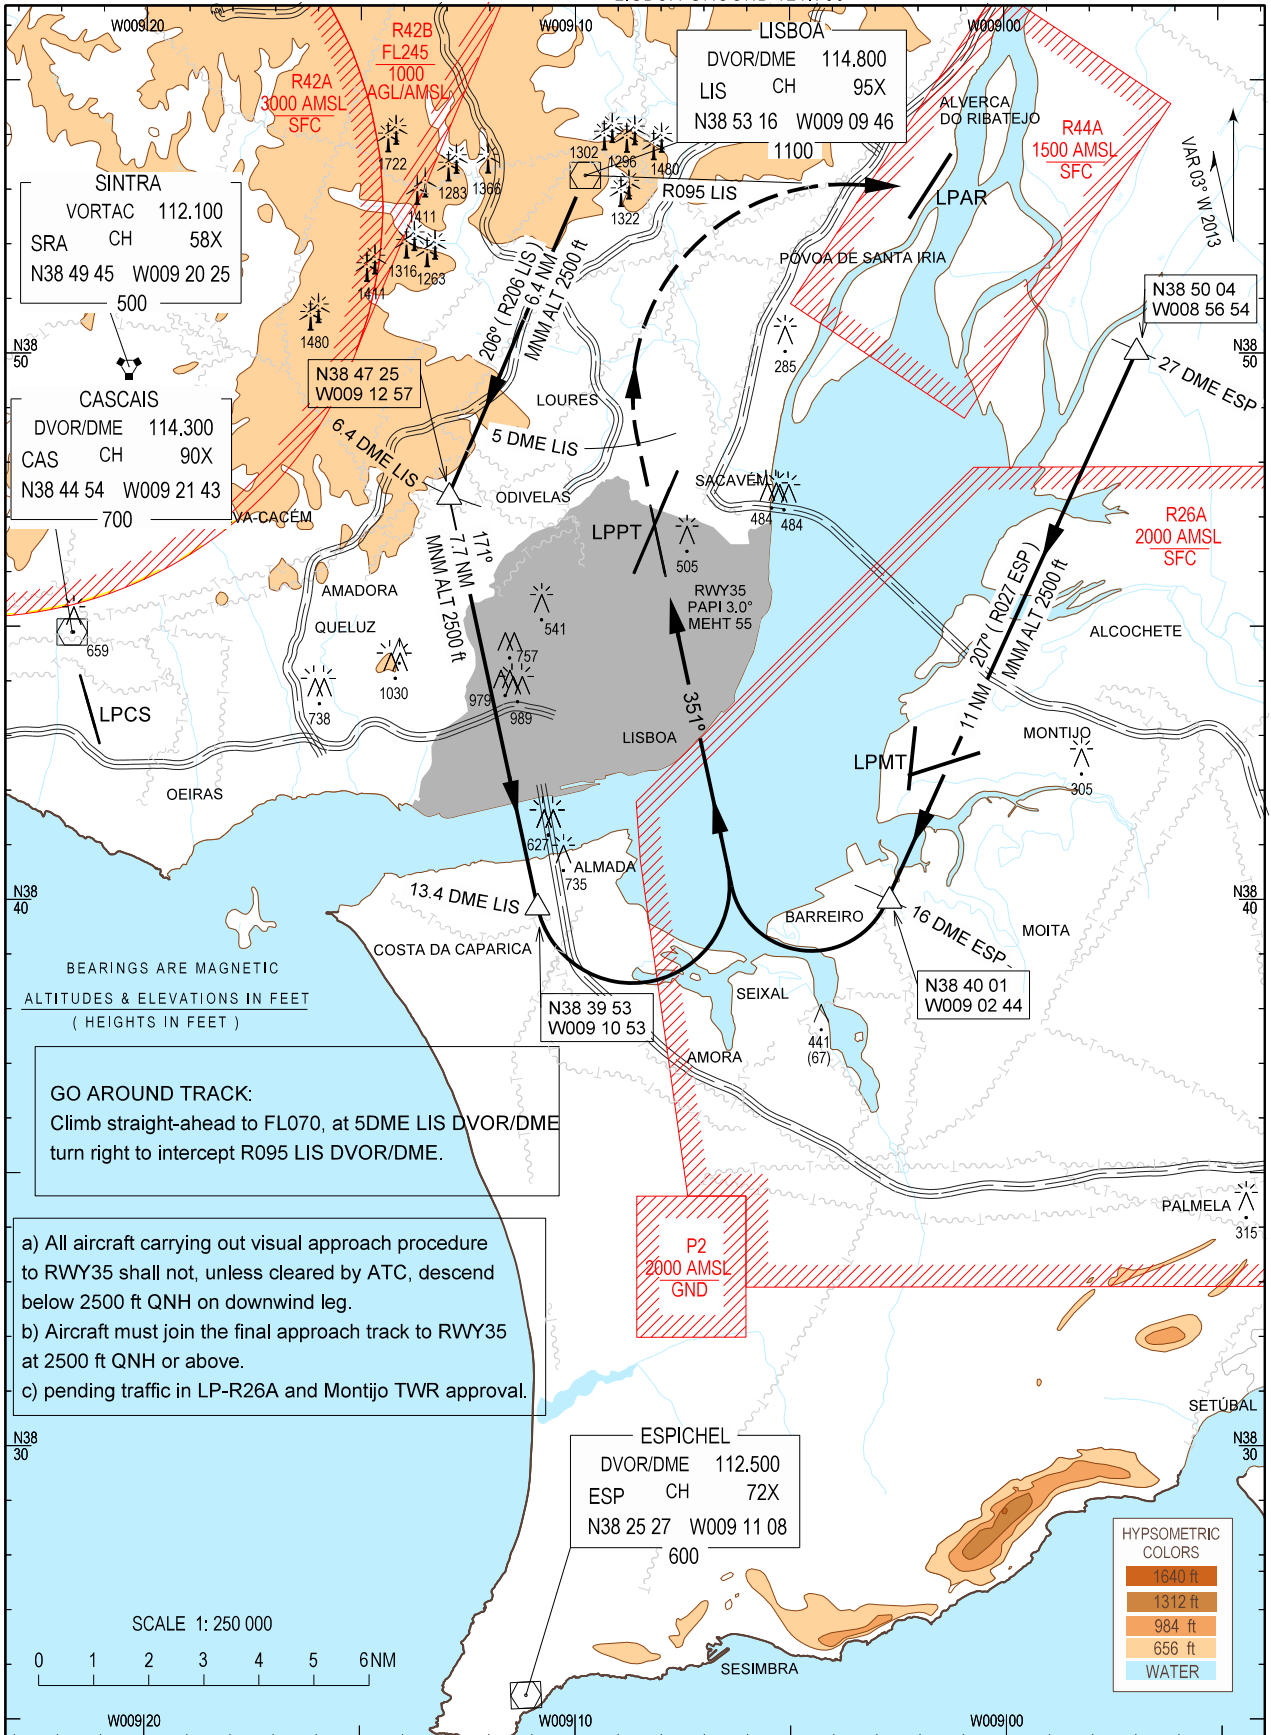

**VISUAL
APPROACH
PROCEDURE**

AD ELEV 374 ft
HEIGHTS RELATED
TO AD ELEV

LISBOA ARR INFORMATION 124.155
LISBOA APPROACH 119.105
LISBOA ARRIVAL 125.130
LISBOA TOWER 118.105
LISBOA GROUND 121.755

**LISBOA
LPPT RWY35**

THIS PAGE INTENTIONALLY LEFT BLANK