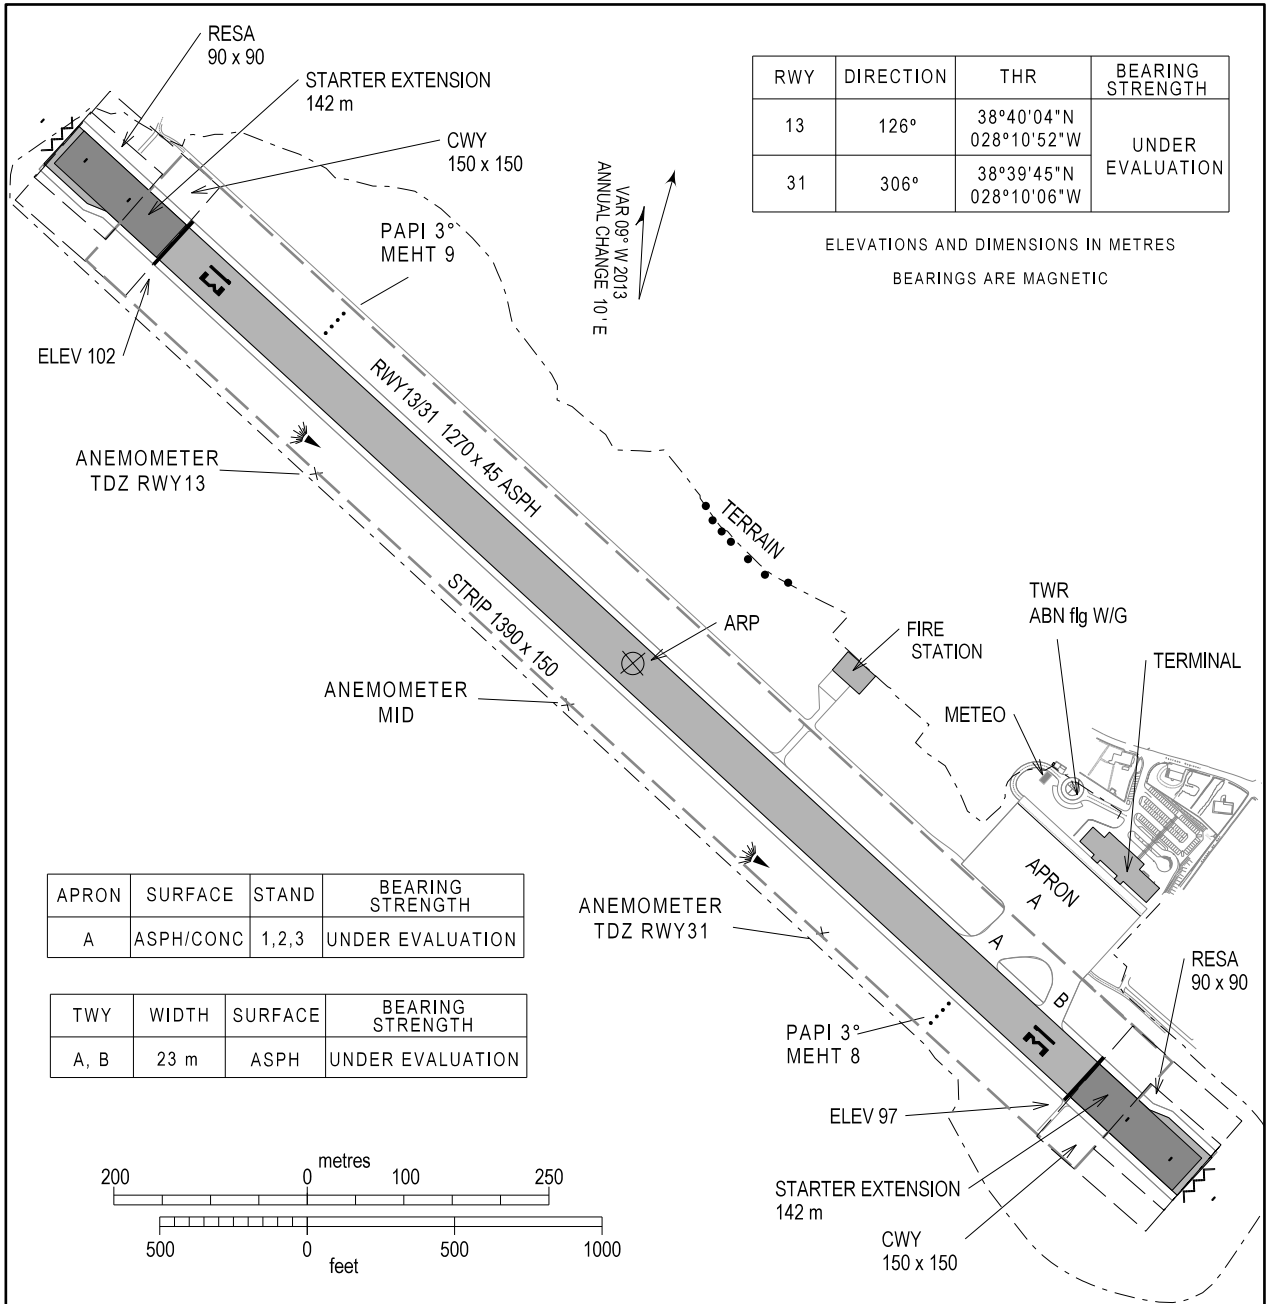

AERODROME CHART - ICAO 38°39'55"N ELEV 102 m
028°10'29"W

AFIS	119,800
HORTA TWR	118,000
HORTA APP	120,600

SÃO JORGE / LPSJ

AFIS FREQ changed.

MARKING AIDS RWY 13/31 AND EXIT TWY

LIGHTING AIDS RWY 13/31 AND EXIT TWY