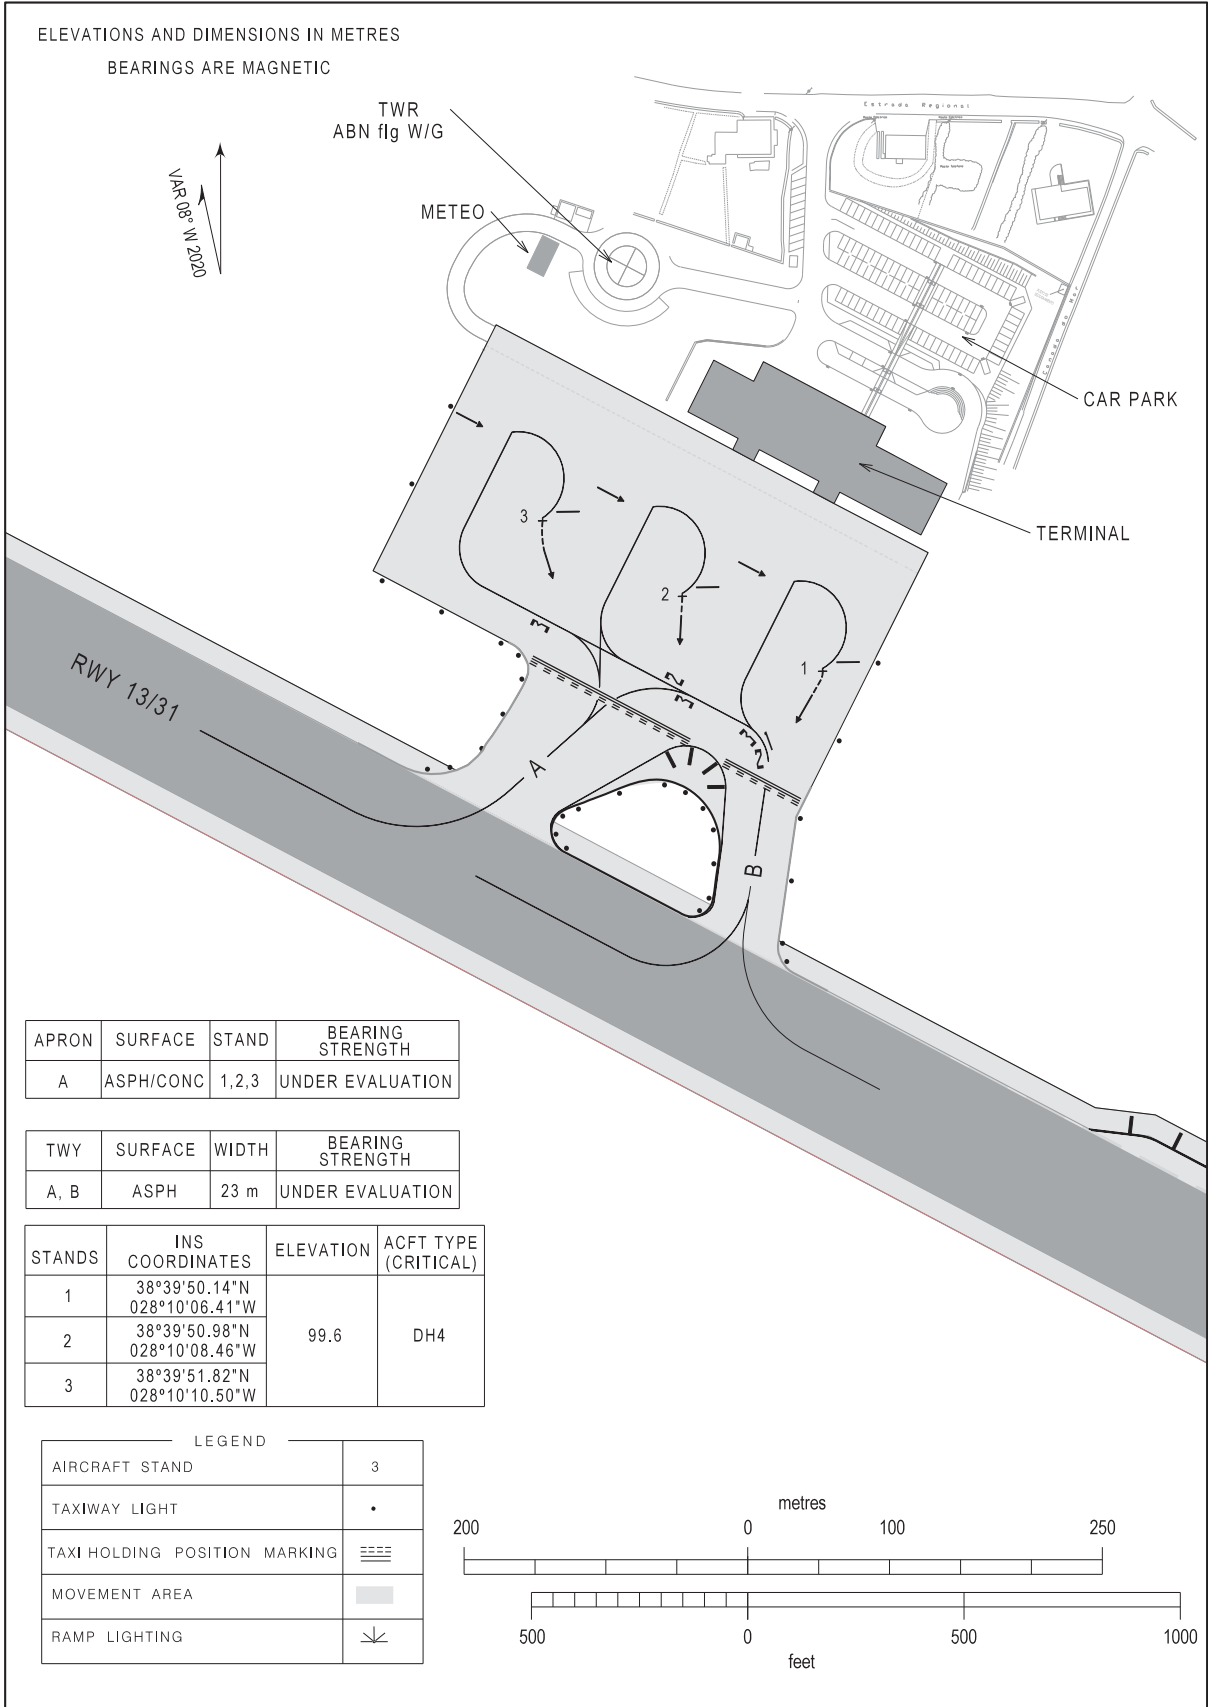

AIRCRAFT PARKING  
DOCKING CHART - ICAO

APRON  
ELEV 100 m

SÃO JORGE INFORMATION 119.800  
HORTA APPROACH 120.600  
HORTA TOWER 118.000

SÃO JORGE  
(LPSJ)

THIS PAGE INTENTIONALLY LEFT BLANK