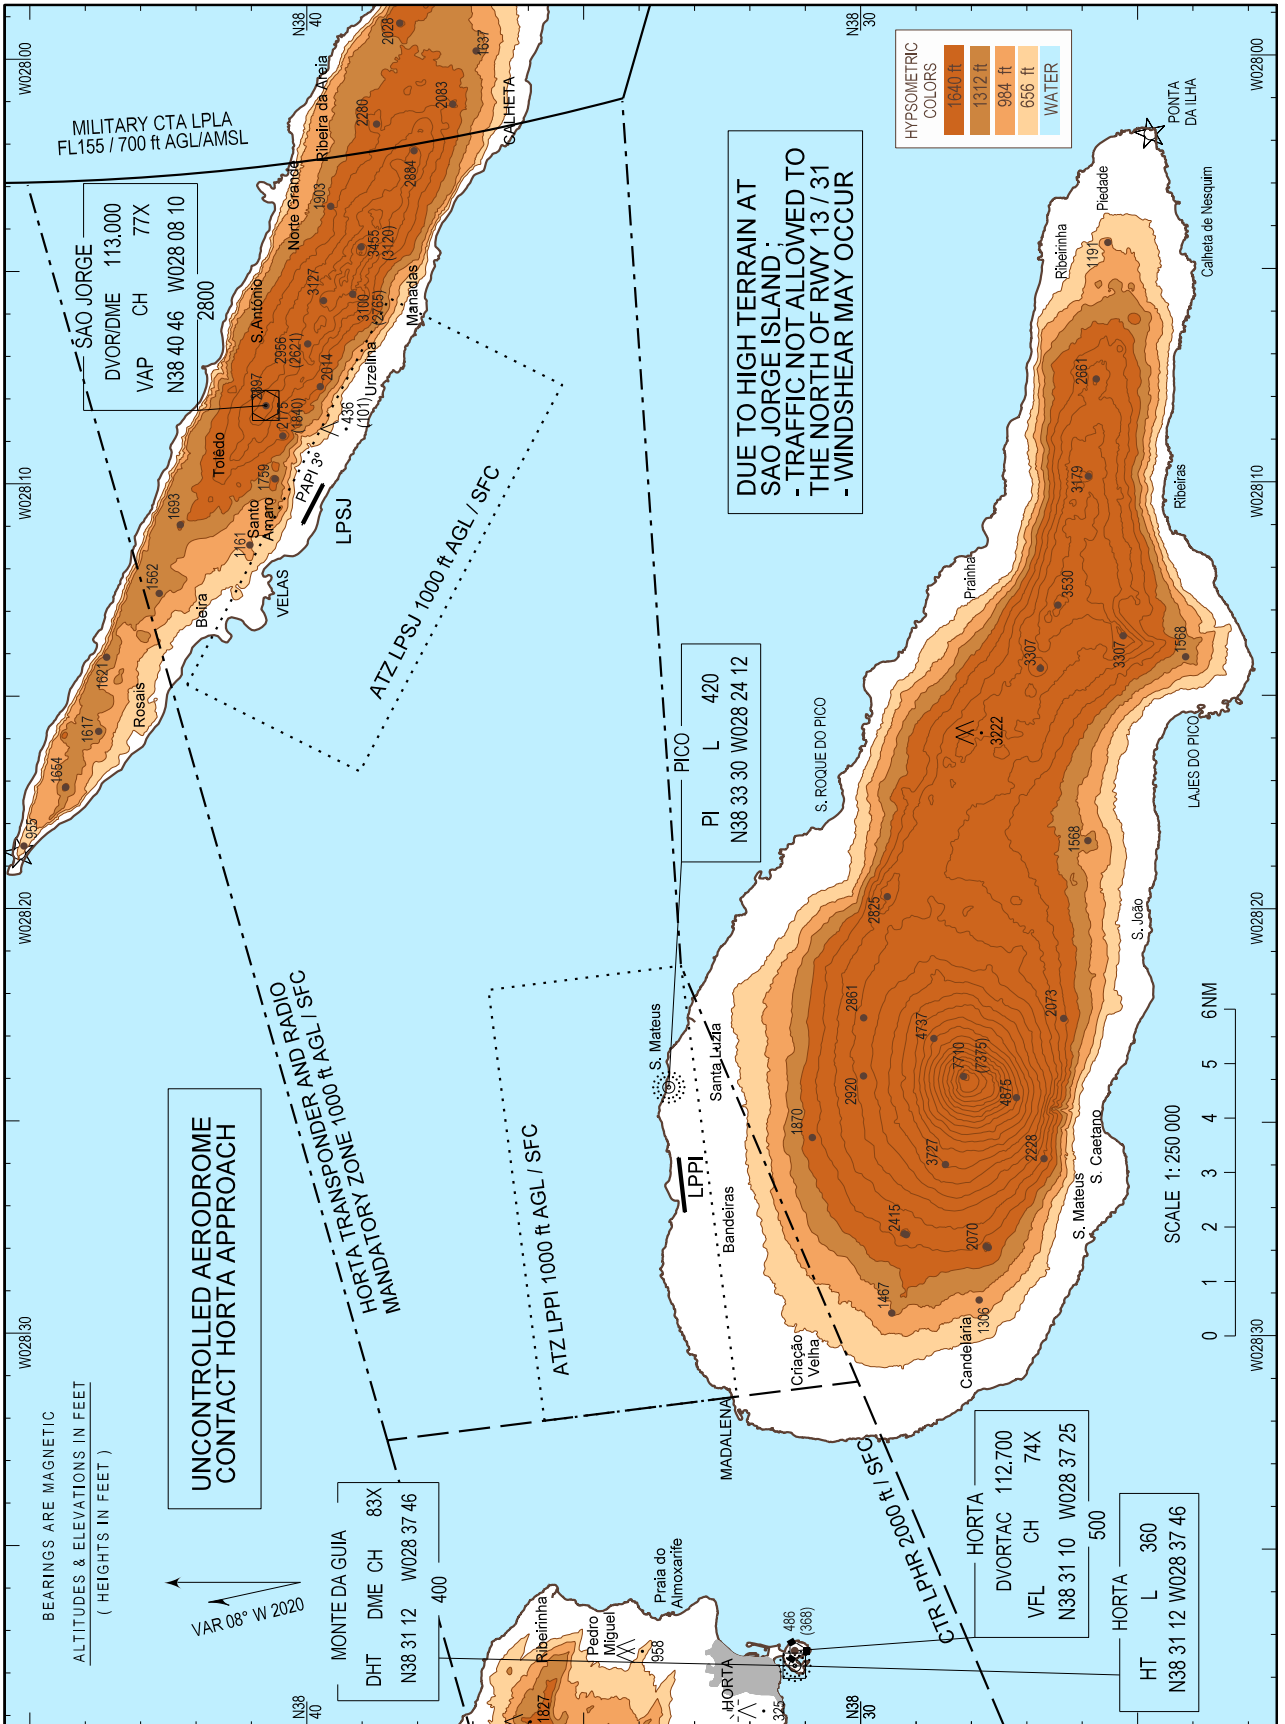

**VISUAL
APPROACH
CHART - ICAO**

AD ELEV 335 ft
HEIGHTS RELATED
TO AD ELEV

SANTA MARIA RADAR 132.150
HORTA APPROACH 120.600
HORTA TOWER 118.000
SÃO JORGE INFORMATION 119.800

**SÃO JORGE
(LPSJ)**

MAG VAR updated.

THIS PAGE INTENTIONALLY LEFT BLANK