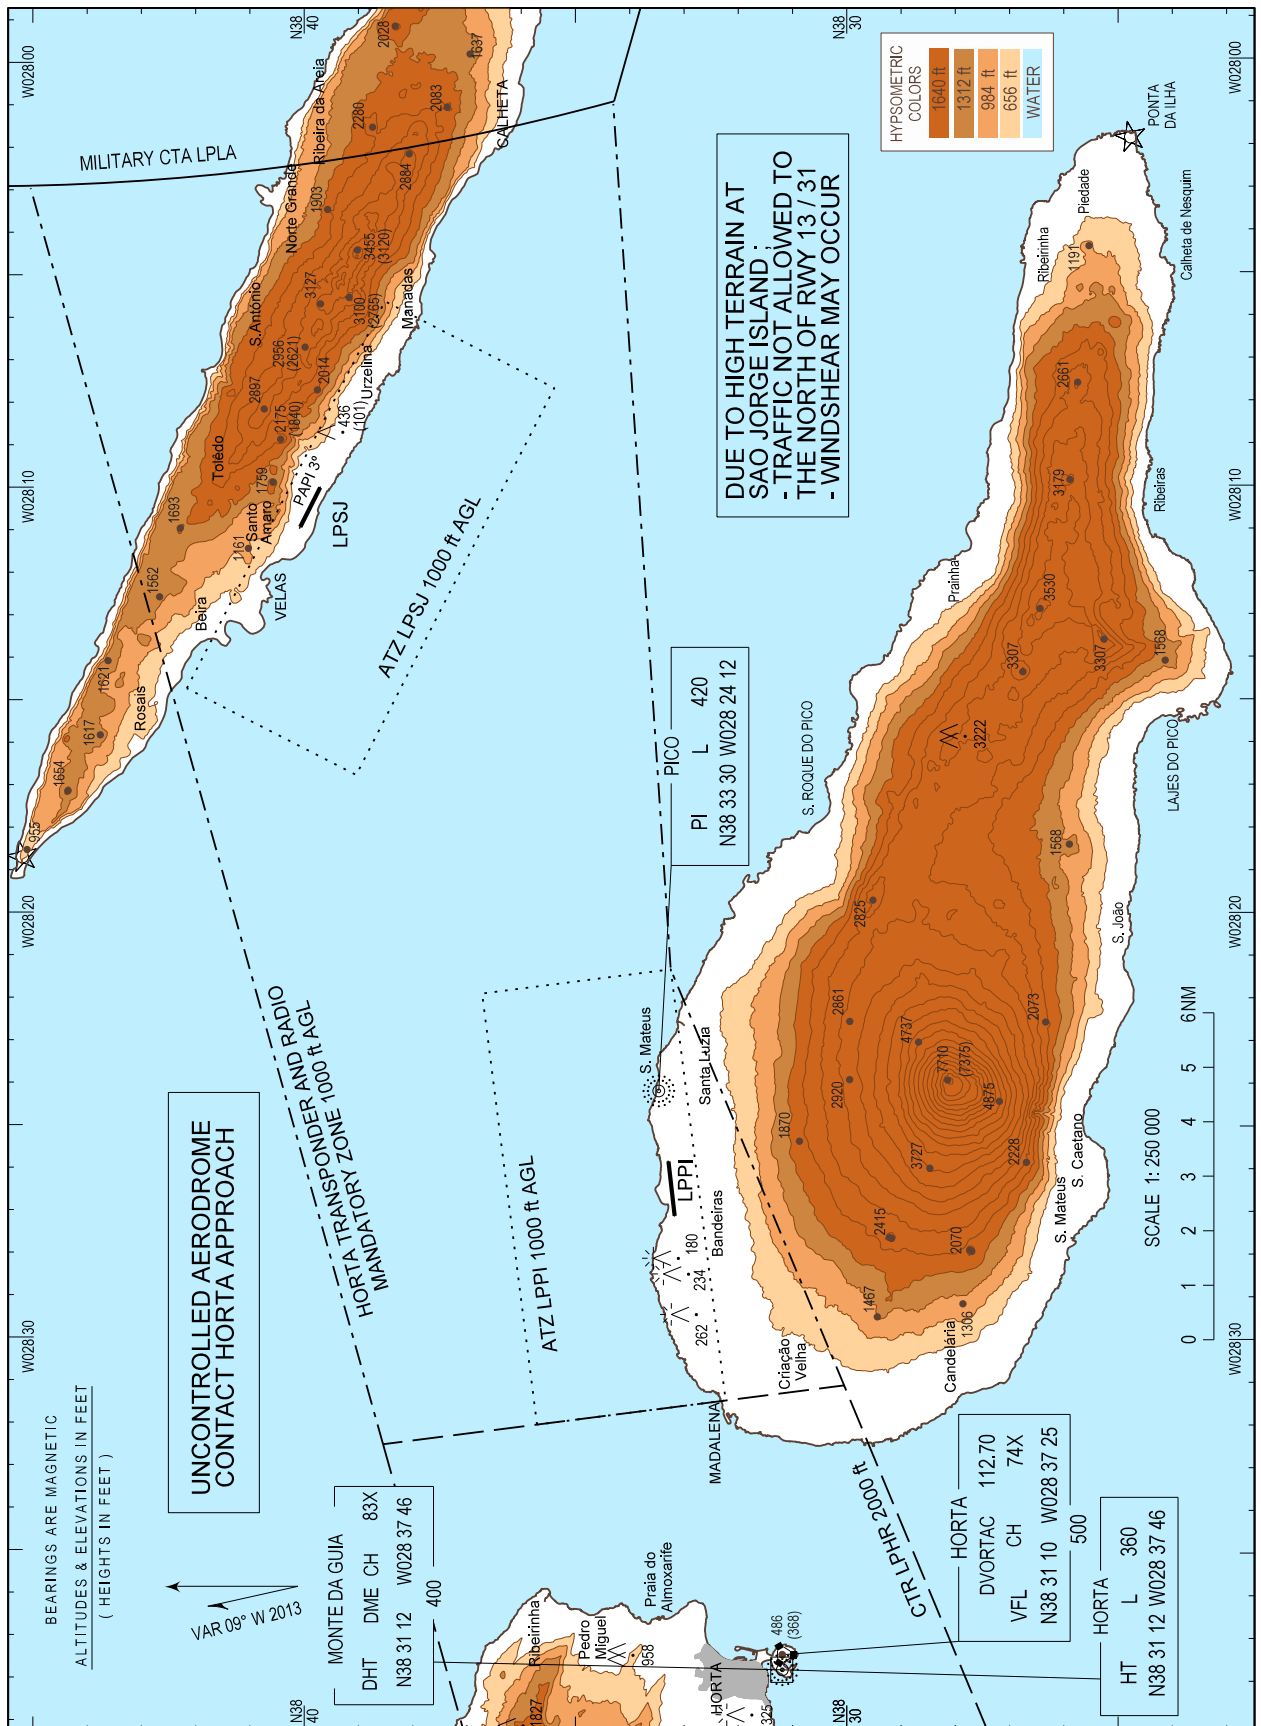

VISUAL
APPROACH
CHART - ICAO

AD ELEV 335 ft
HEIGHTS RELATED
TO AD ELEV

S.JORGE AFIS - 119.800
HORTA TWR - 118.000
HORTA APP - 120.600

SÃO JORGE
LPSJ

THIS PAGE INTENTIONALLY LEFT BLANK