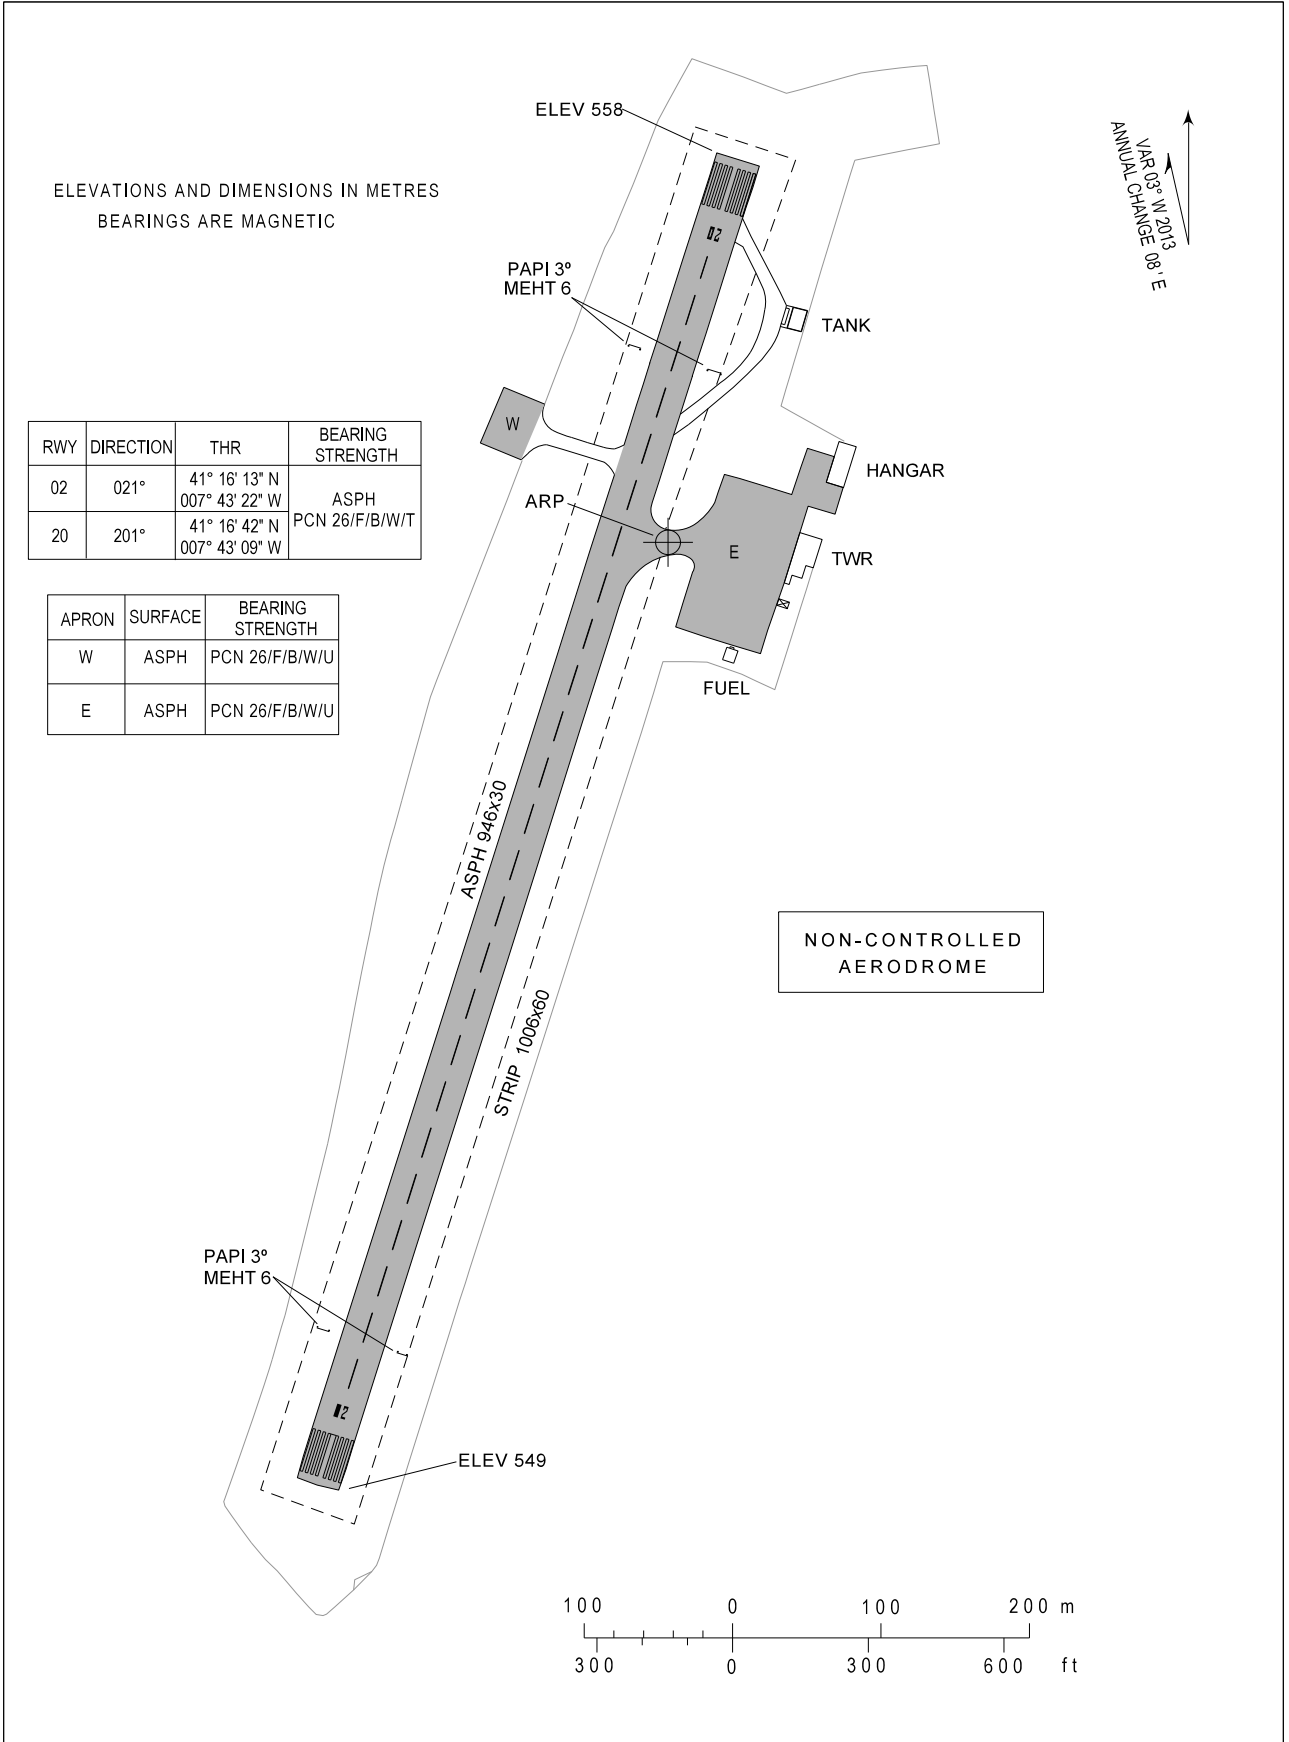

AERODROME CHART - ICAO

41°16'32"N  
007°43'12"W

ELEV 558 m

VILA REAL INFORMATION 122.905  
LISBOA INFORMATION 130.905  
LISBOA CONTROL 132.305

VILA REAL / LPVR

AFIS FREQ. changed.

THIS PAGE INTENTIONALLY LEFT BLANK