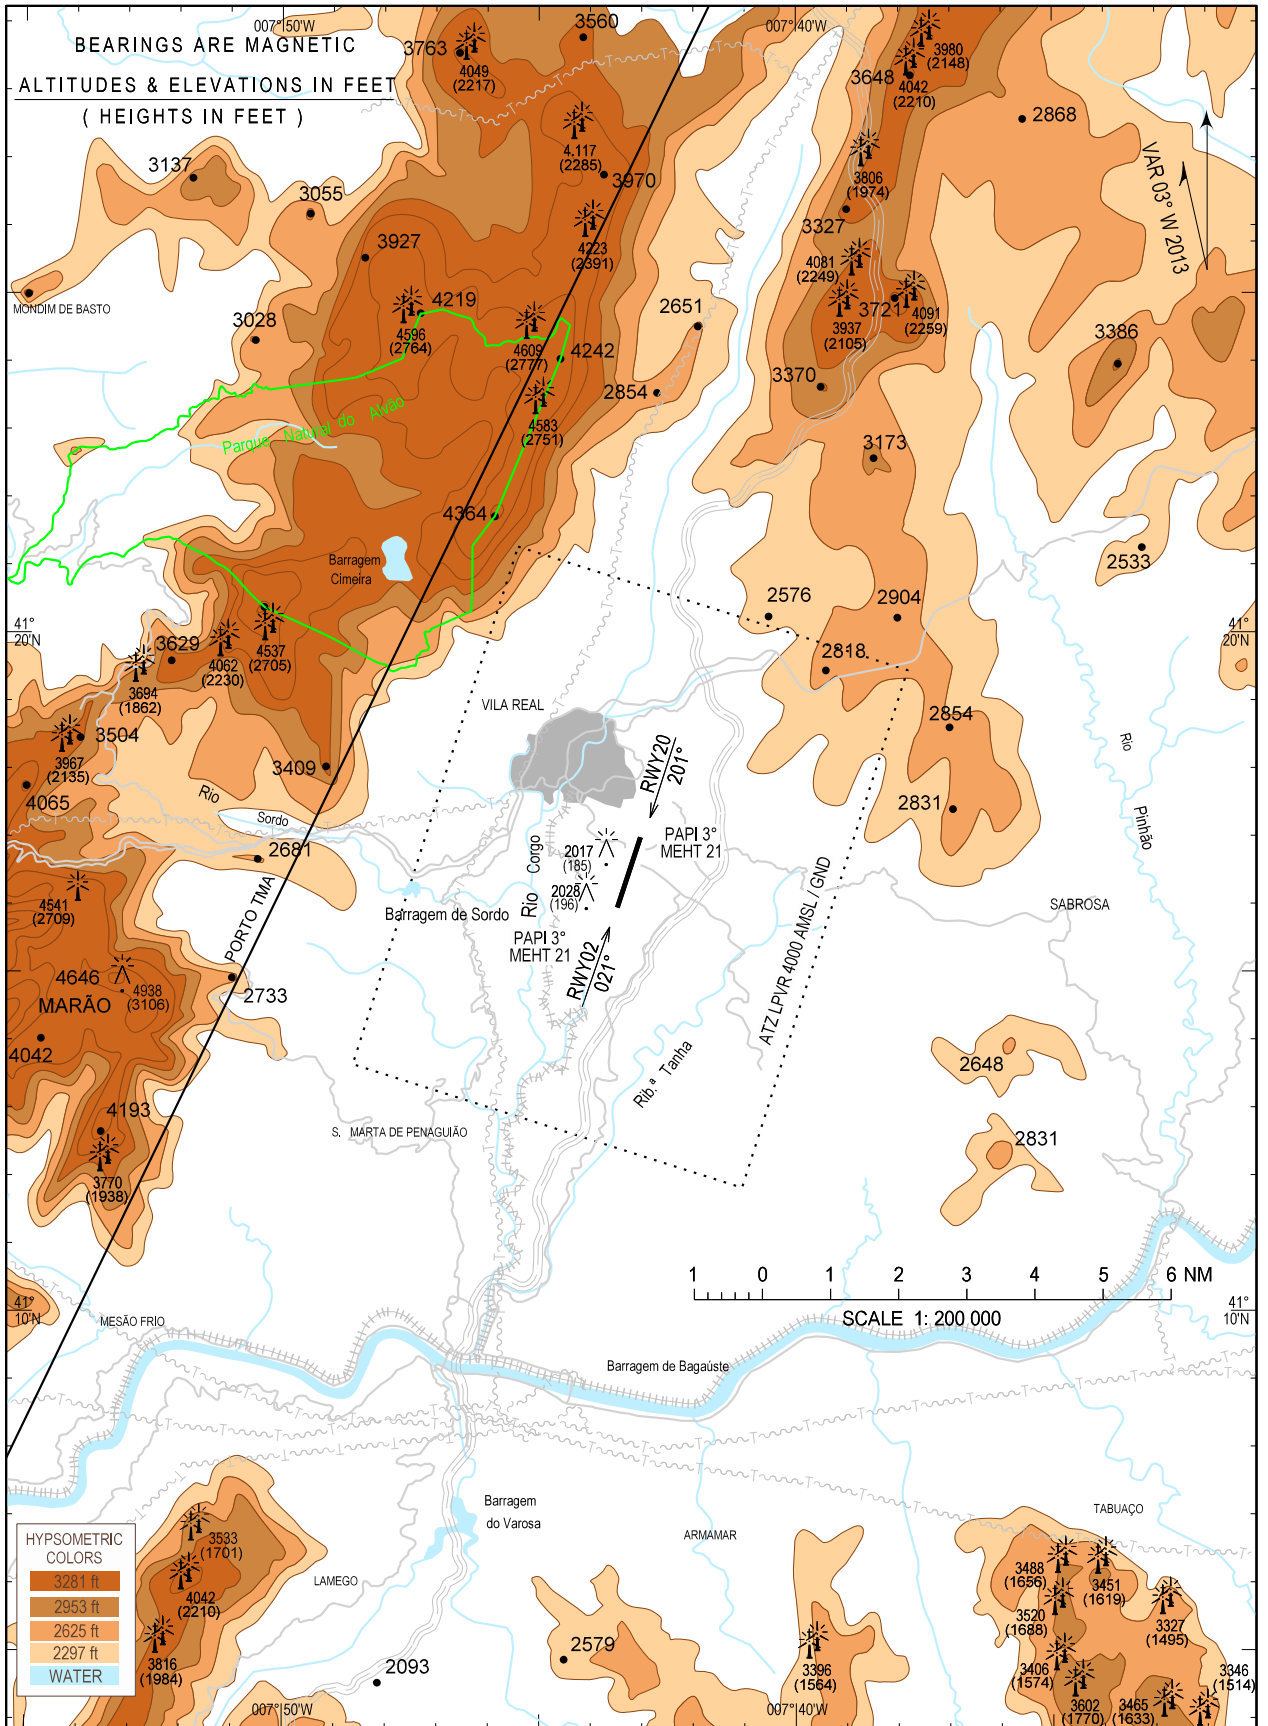

VISUAL  
APPROACH  
CHART - ICAO

AD ELEV 1832 ft  
HEIGHTS RELATED  
TO AD ELEV

LISBOA CONTROL 132.305  
LISBOA INFORMATION 130.905  
VILA REAL INFORMATION 122.905

VILA REAL  
LPVR

AFIS FREQ. changed.

THIS PAGE INTENTIONALLY LEFT BLANK