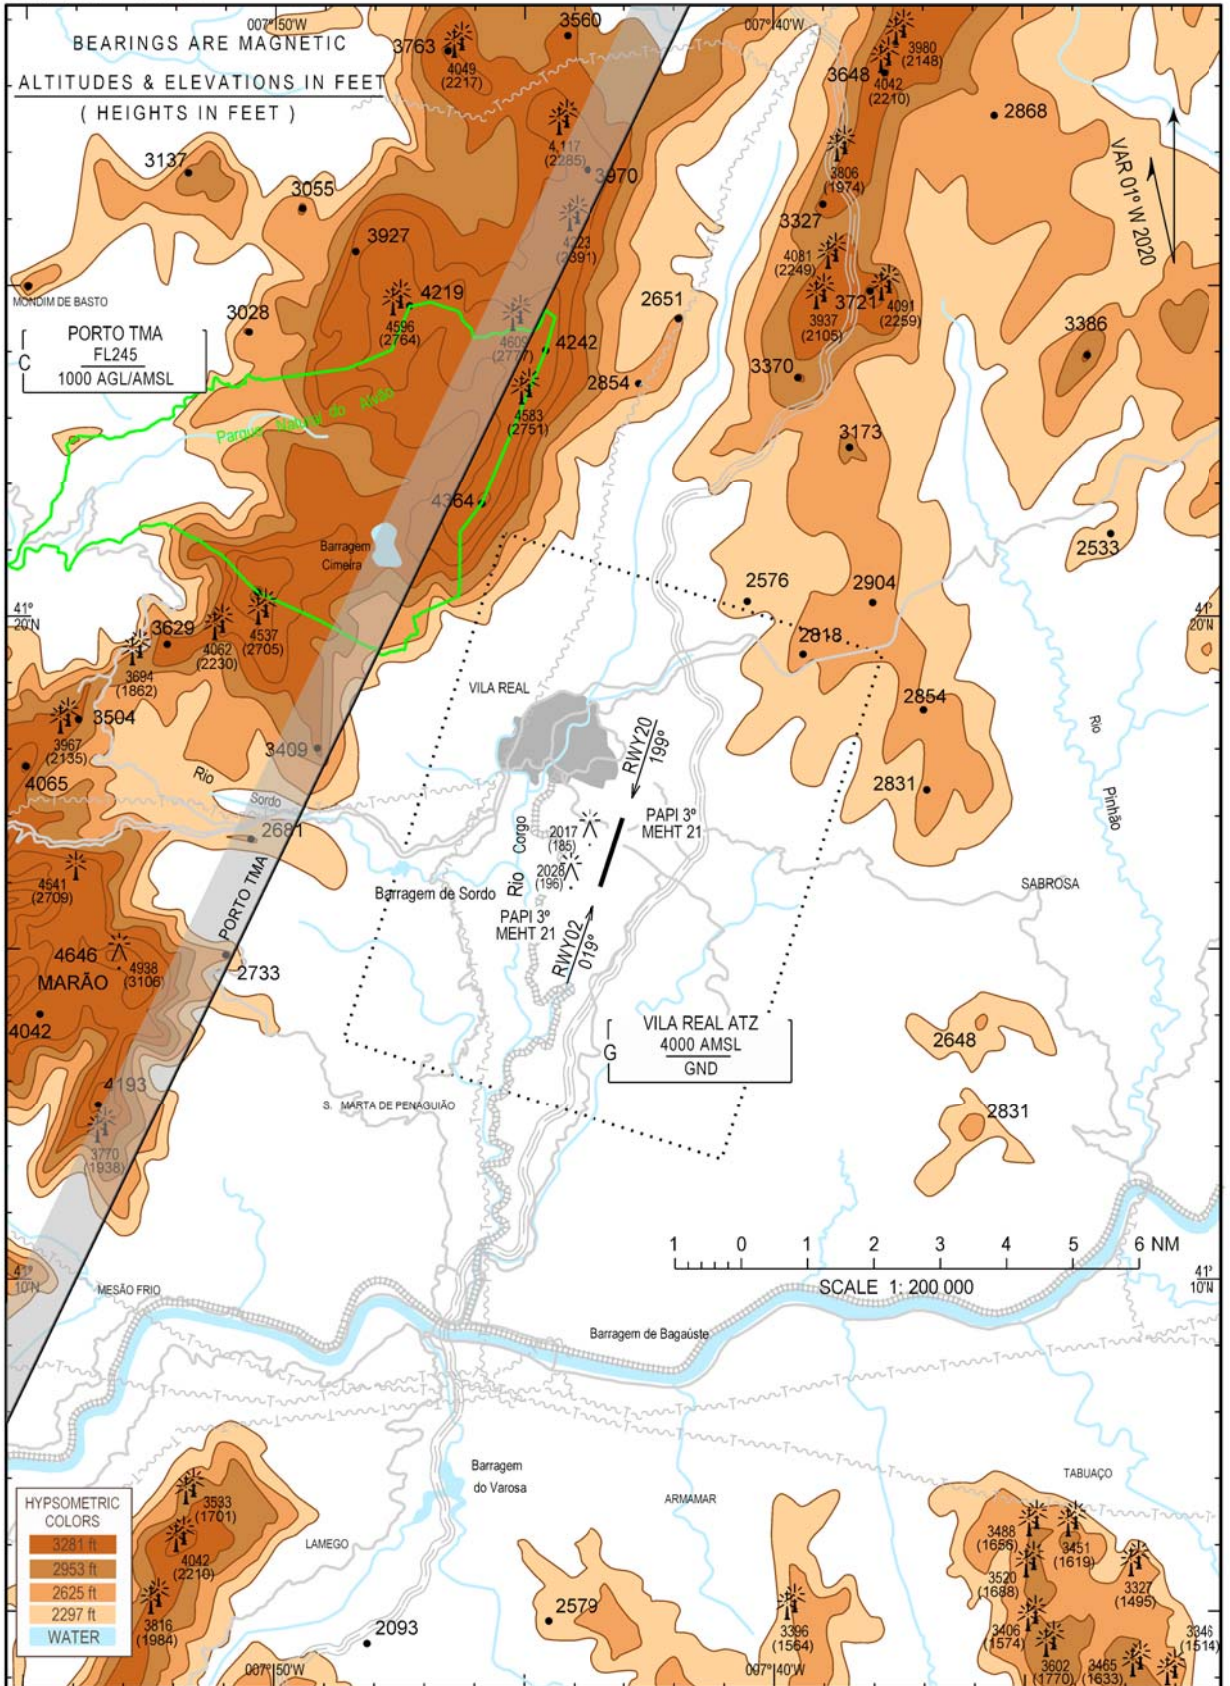

VISUAL  
APPROACH  
CHART - ICAO

AD ELEV 1832 ft  
HEIGHTS RELATED  
TO AD ELEV

LISBOA CONTROL 132.305  
LISBOA INFORMATION 130.905  
VILA REAL INFORMATION 122.905

VILA REAL  
LPVR

**HYPSONETRIC COLORS**

3281 ft
2953 ft
2625 ft
2297 ft
WATER

MAG VAR updated.

THIS PAGE INTENTIONALLY LEFT BLANK