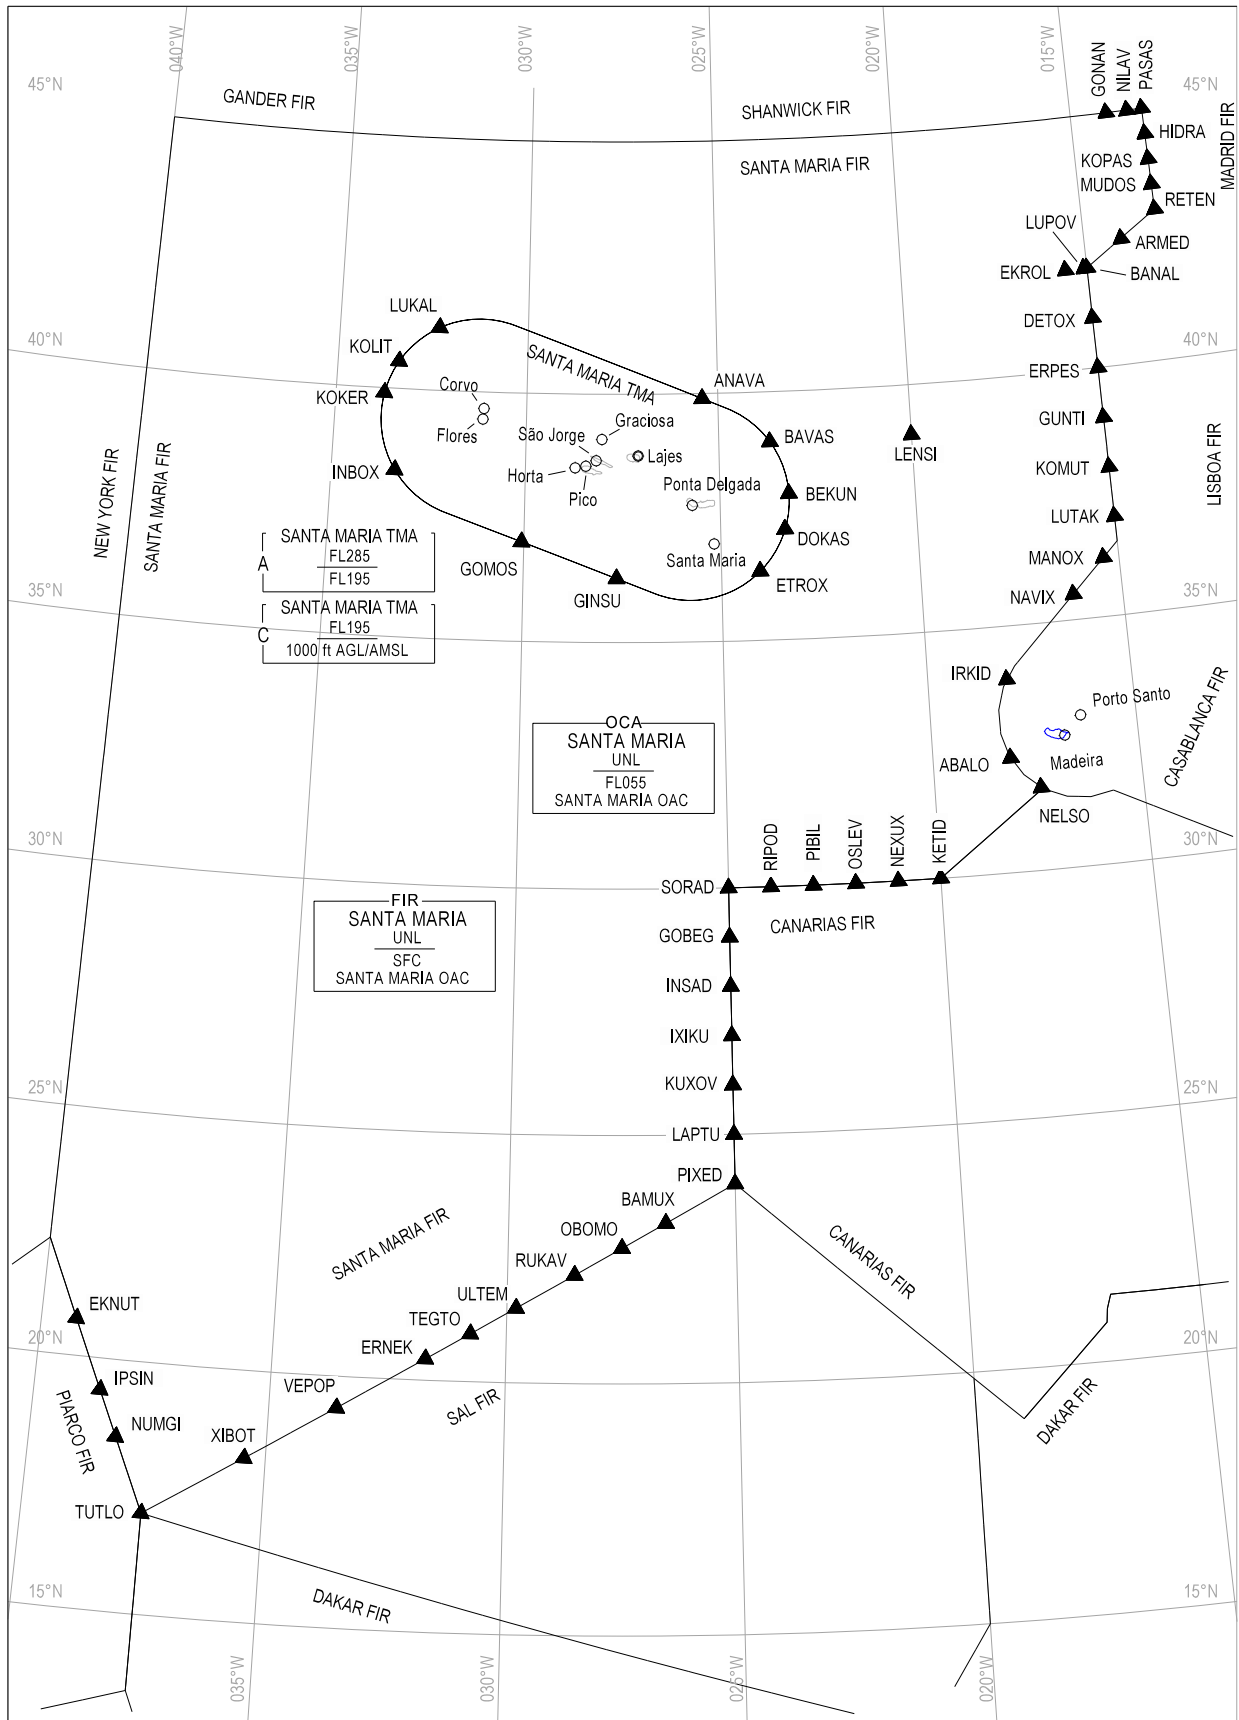

### AIR TRAFFIC SERVICE SYSTEM SANTA MARIA OCEANIC FIR ( LPPO )

New WPT PIXED, SORAD. Inserted WPT EKROL, LENS1, LUPOV and NILAV. Removed WPT ETESO.

THIS PAGE INTENTIONALLY LEFT BLANK