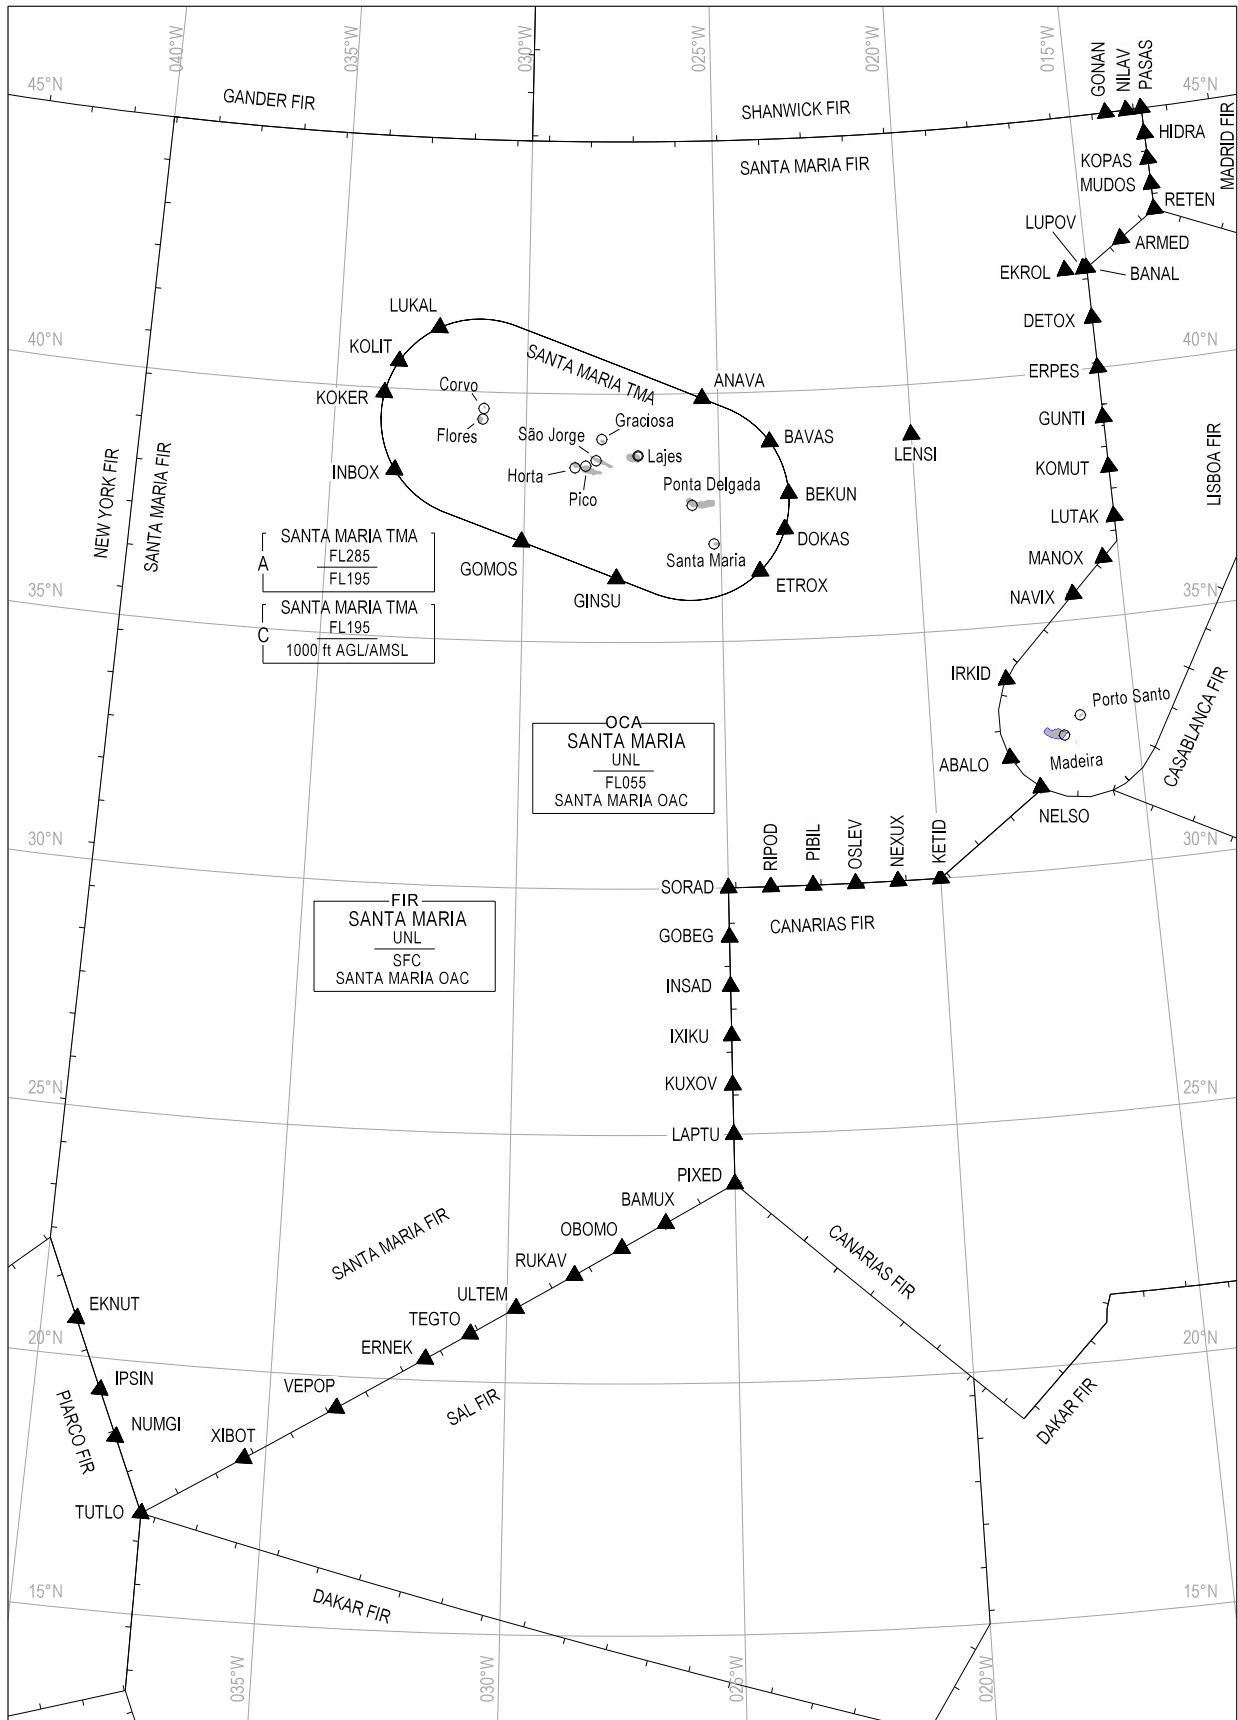

AIR TRAFFIC SERVICE SYSTEM SANTA MARIA OCEANIC FIR (LPPO)

New WPT PIXED, SORAD. Inserted WPT EKROL, LENS, LENS, LUPOV and NILAV. Removed WPT ETESO.

THIS PAGE INTENTIONALLY LEFT BLANK