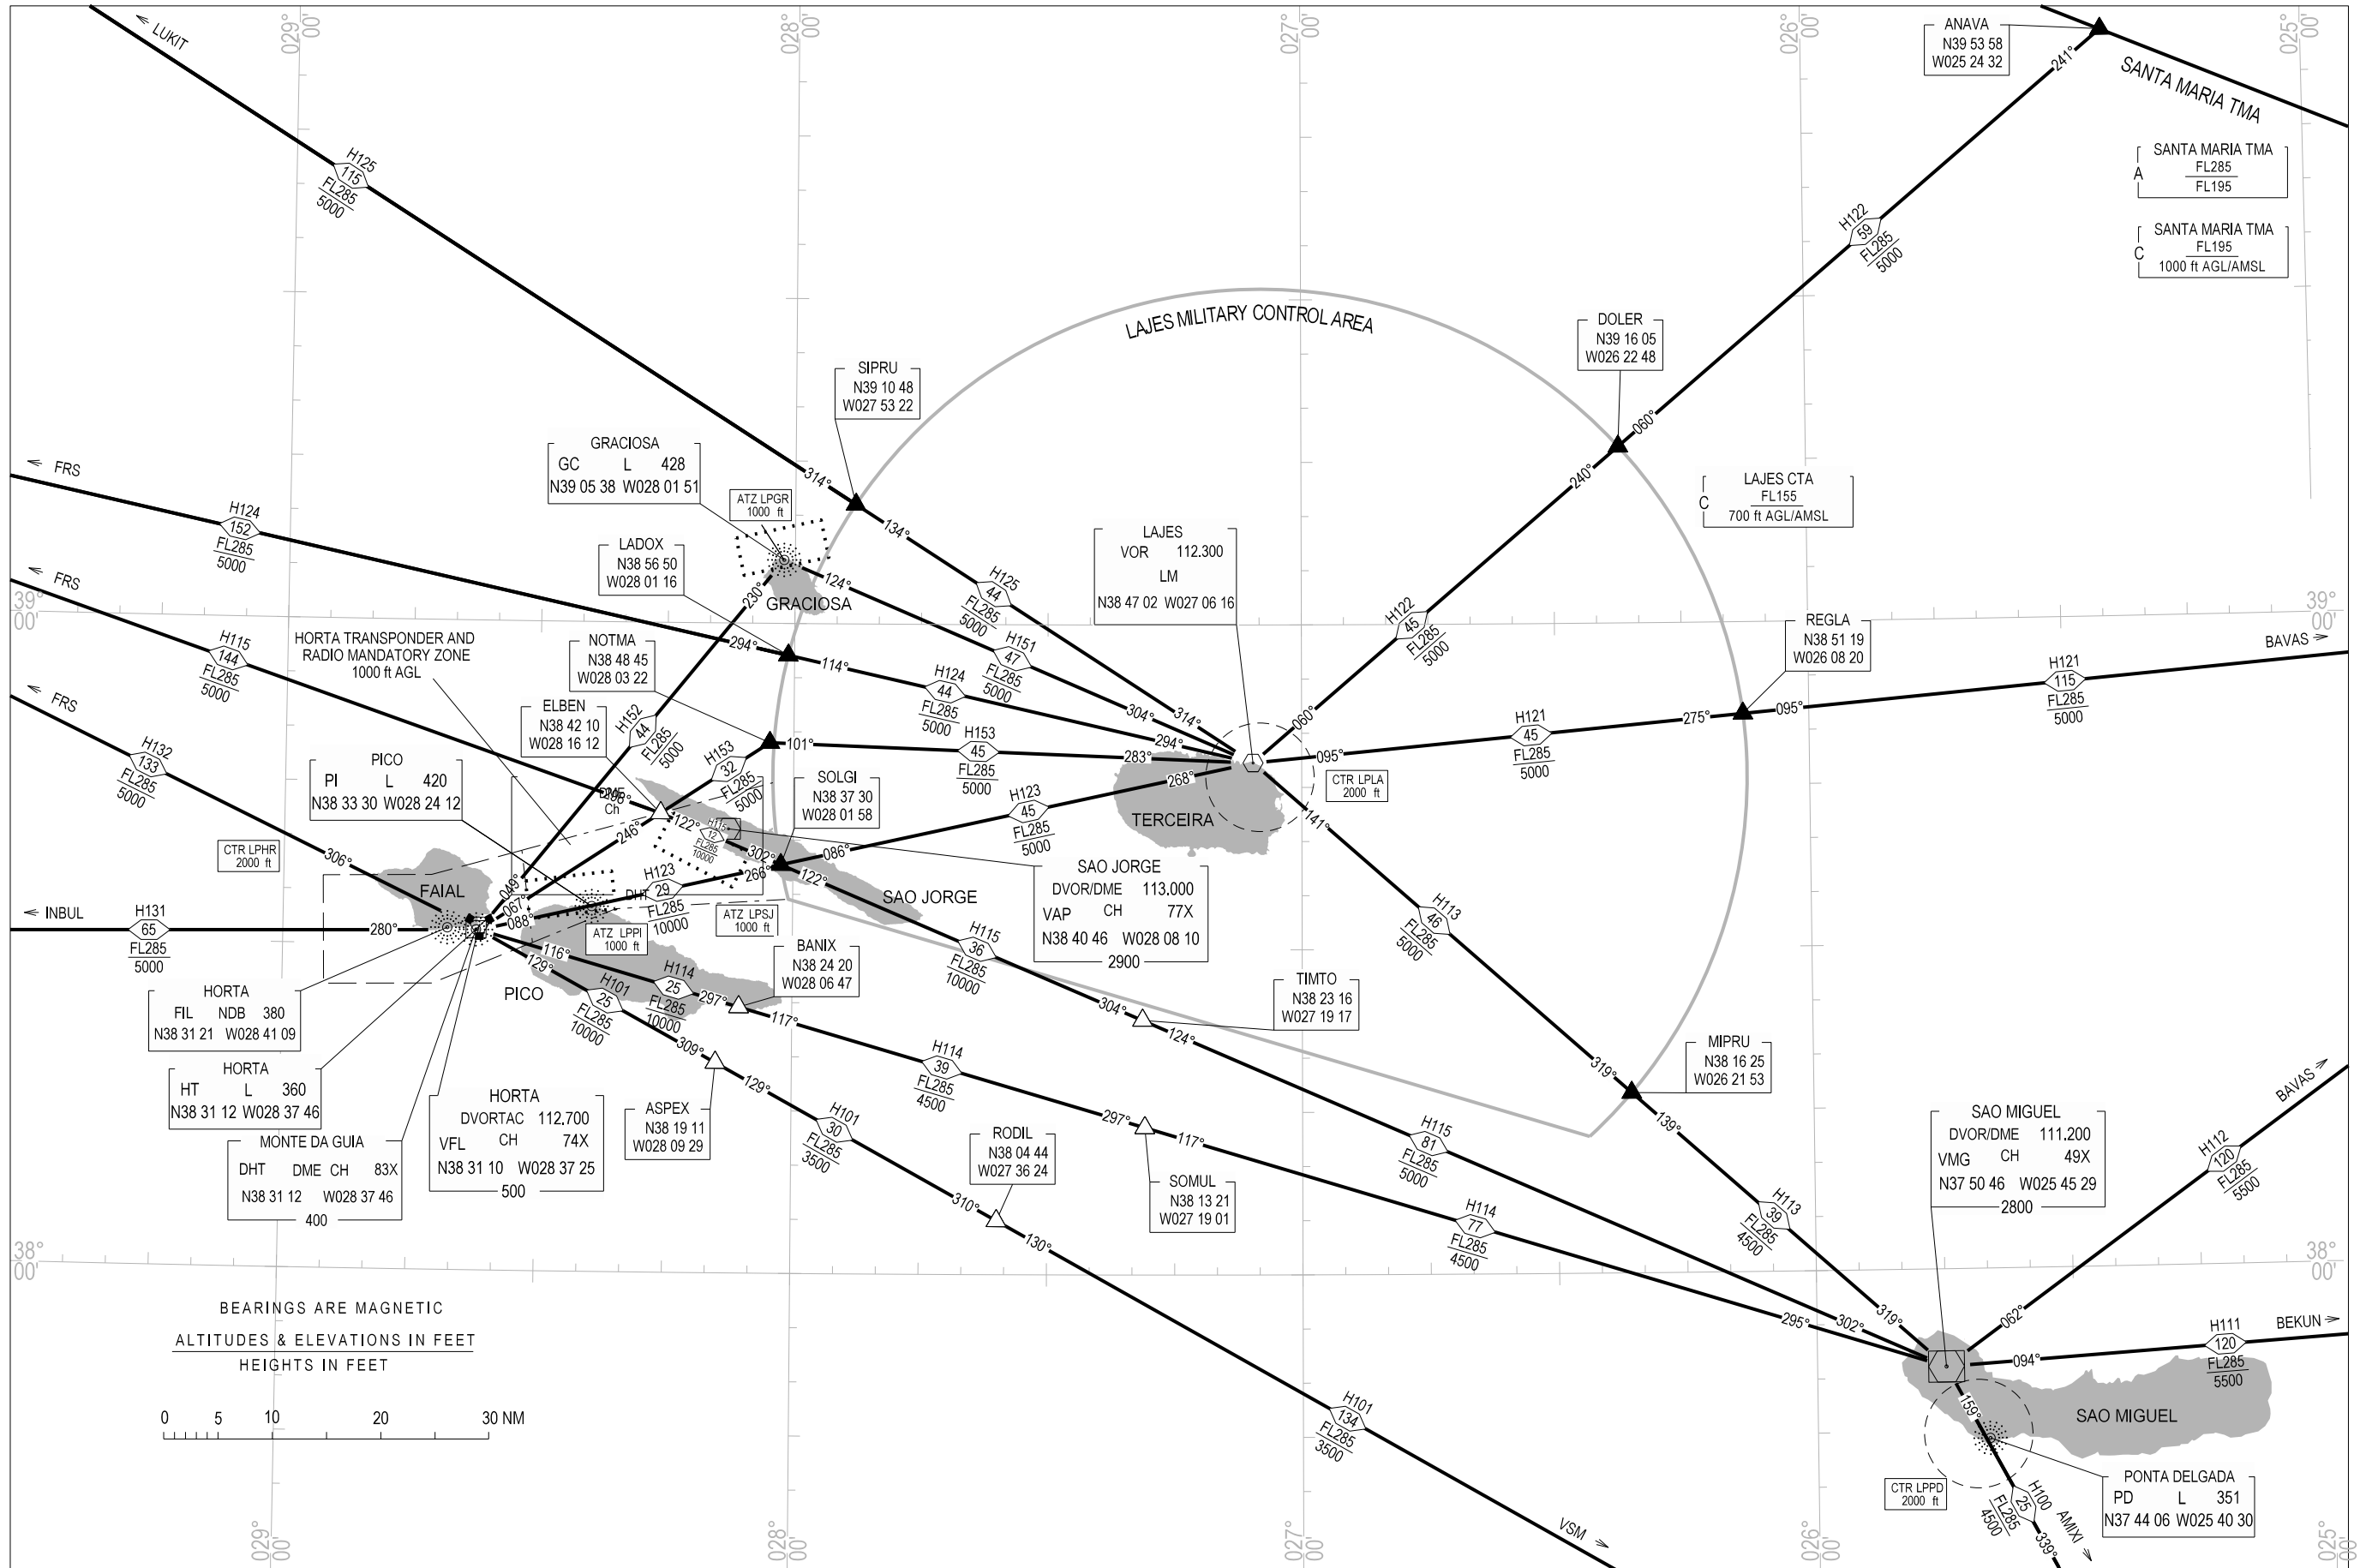

AREA CHART - ICAO

TERMINAL AREA CHART
INBOUND, OUTBOUND AND TRANSIT ROUTING

TMA SANTA MARIA (LPAZ)
DETAIL OF AREA MARKED ON CHART ENR 6.02-1

New DME DHT.

THIS PAGE INTENTIONALLY LEFT BLANK