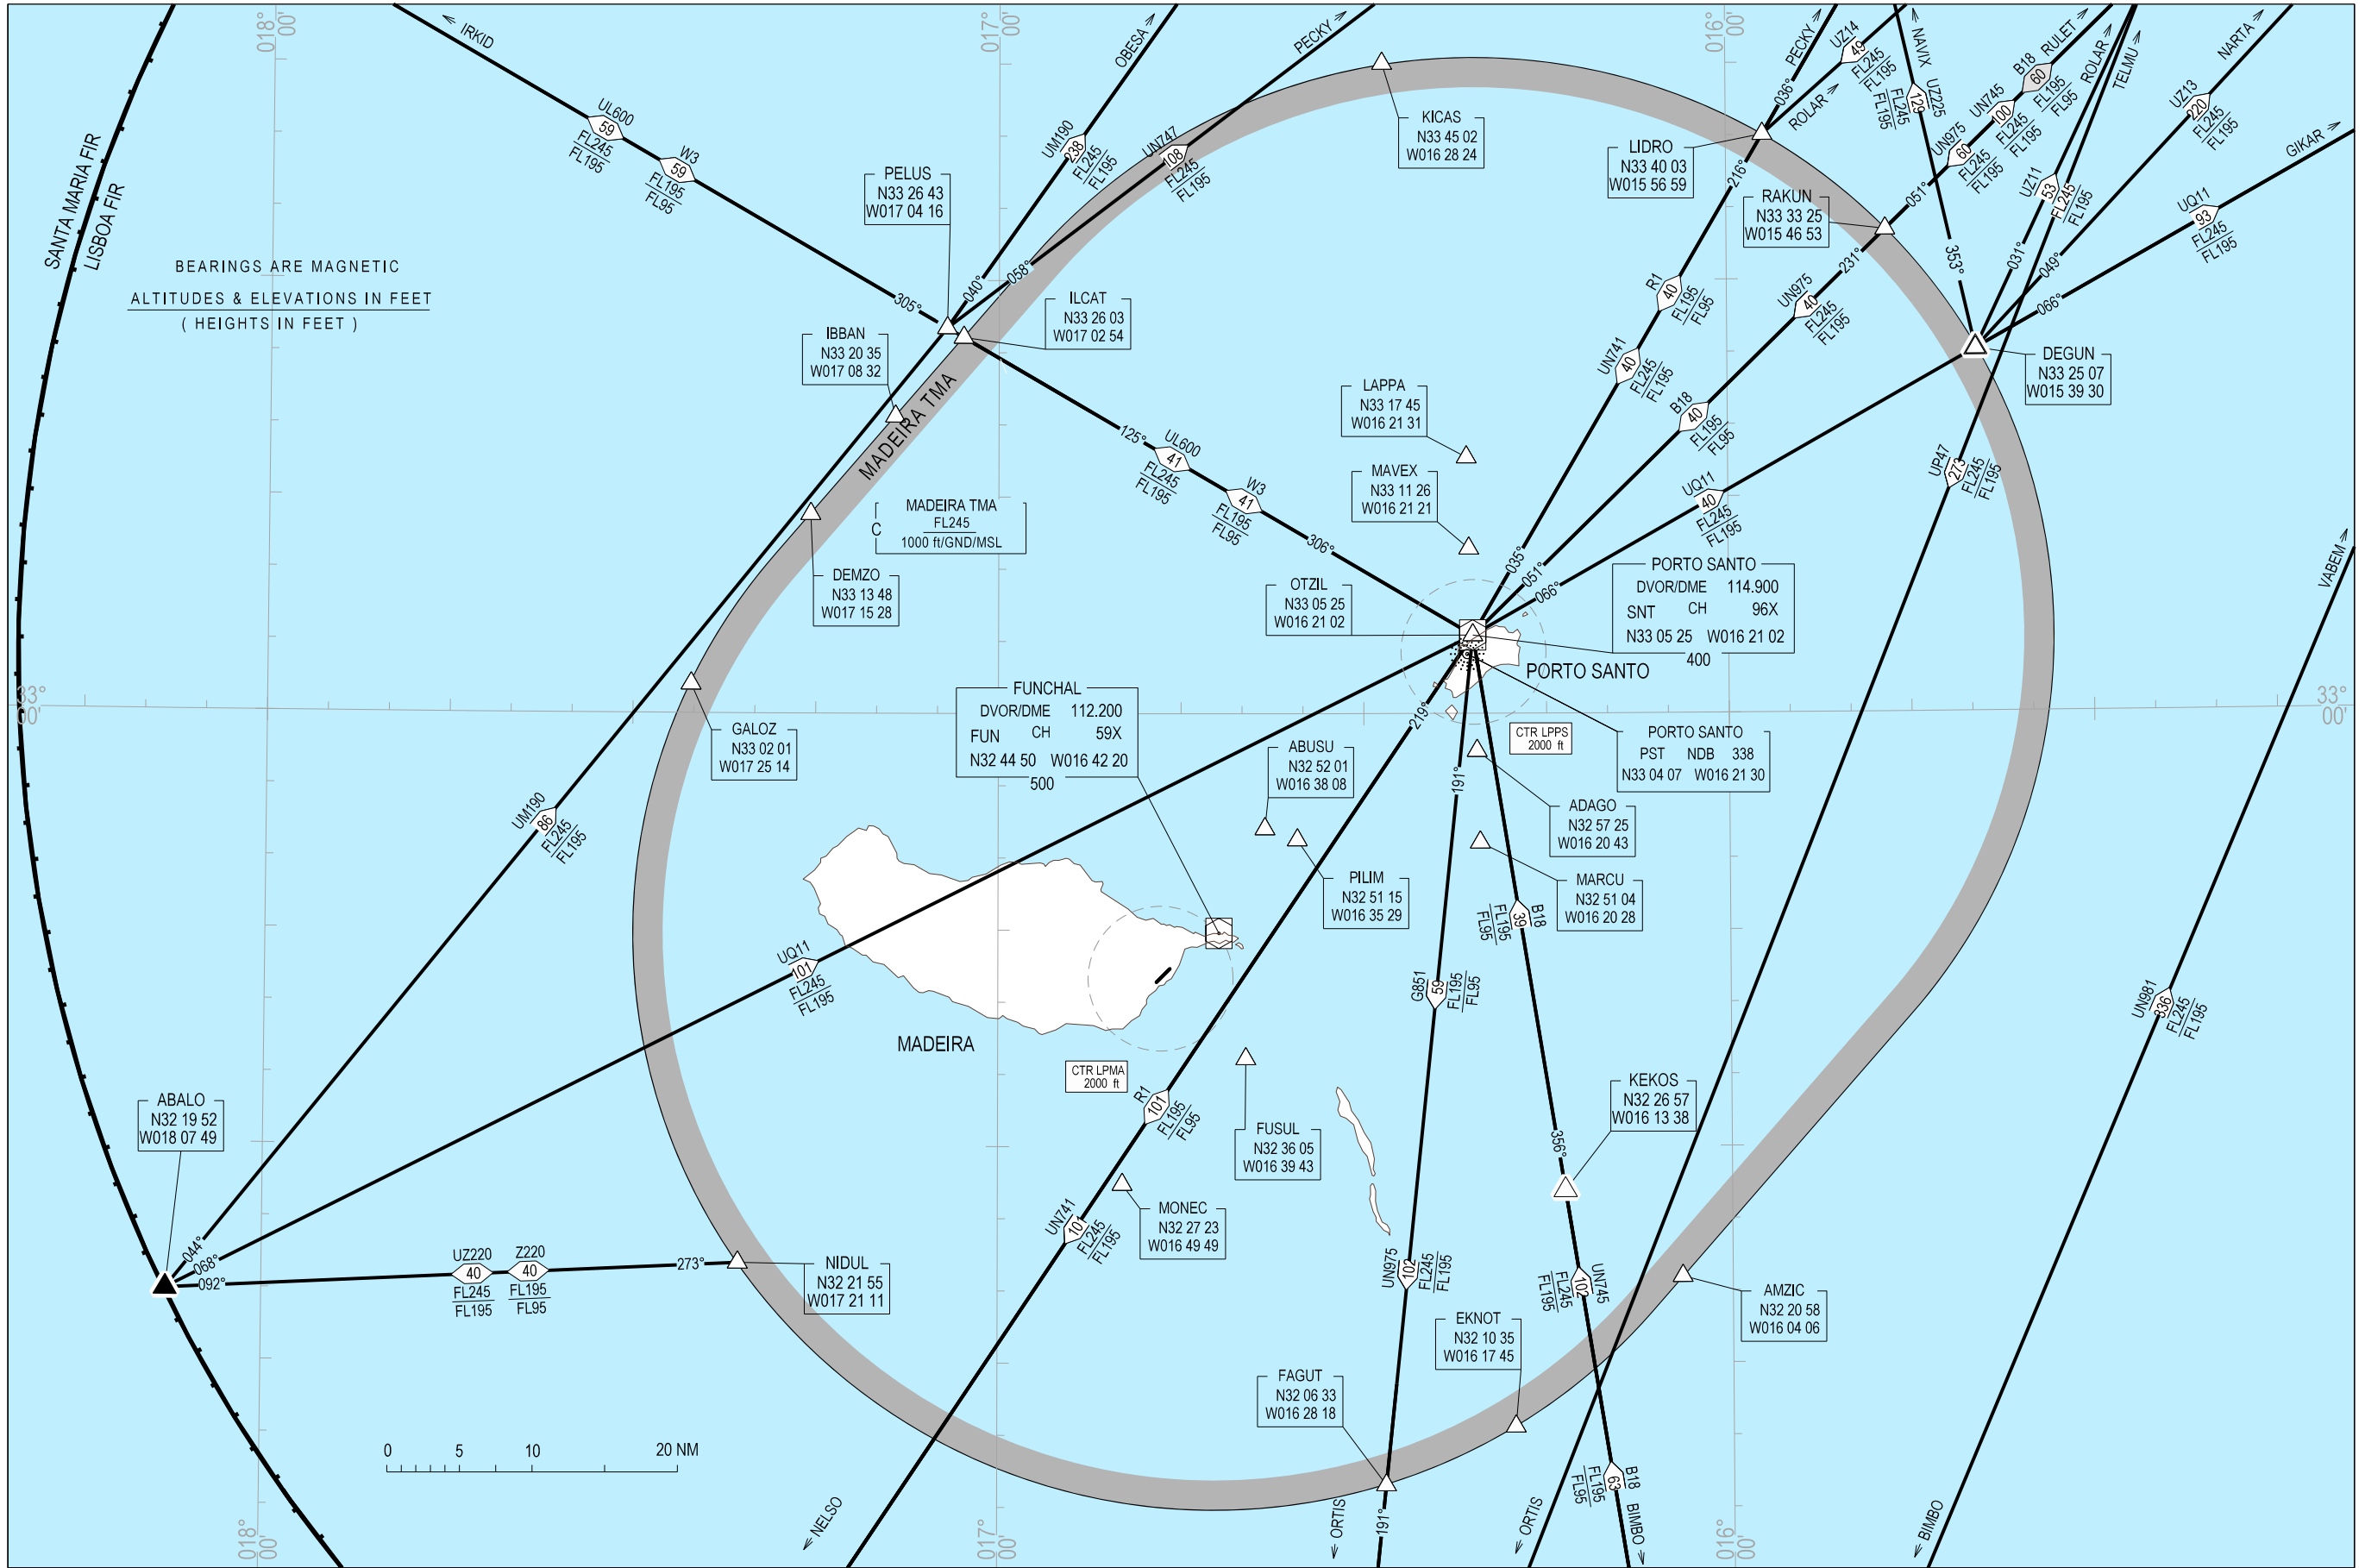

AREA CHART - ICAO

TERMINAL AREA CHART
INBOUND, OUTBOUND AND TRANSIT ROUTING

TMA MADEIRA

New Madeira TMA, new WPT.

THIS PAGE INTENTIONALLY LEFT BLANK