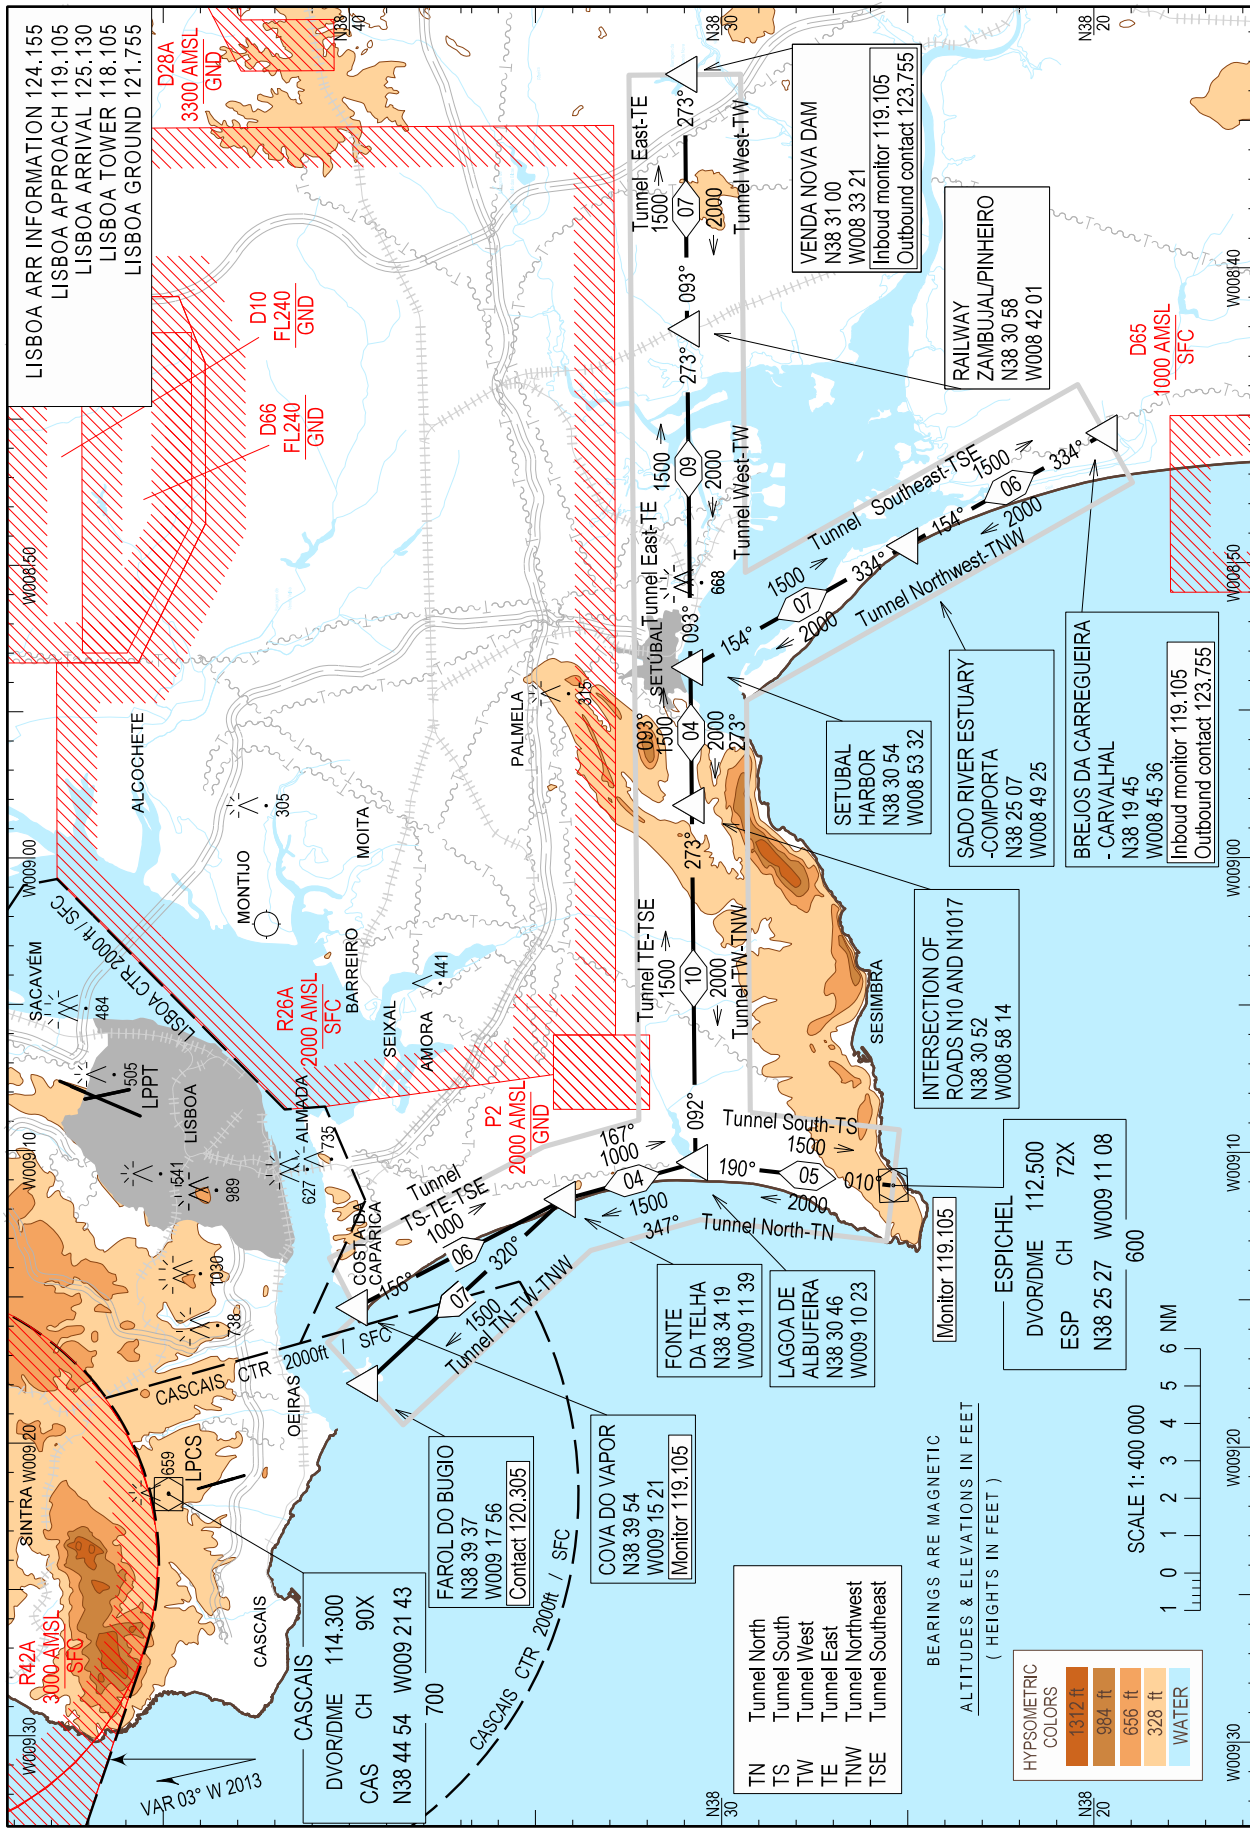

VFR ATIS ROUTES IN LISBOA TMA

AIR TRAFFIC SERVICE SYSTEM

THIS PAGE INTENTIONALLY LEFT BLANK