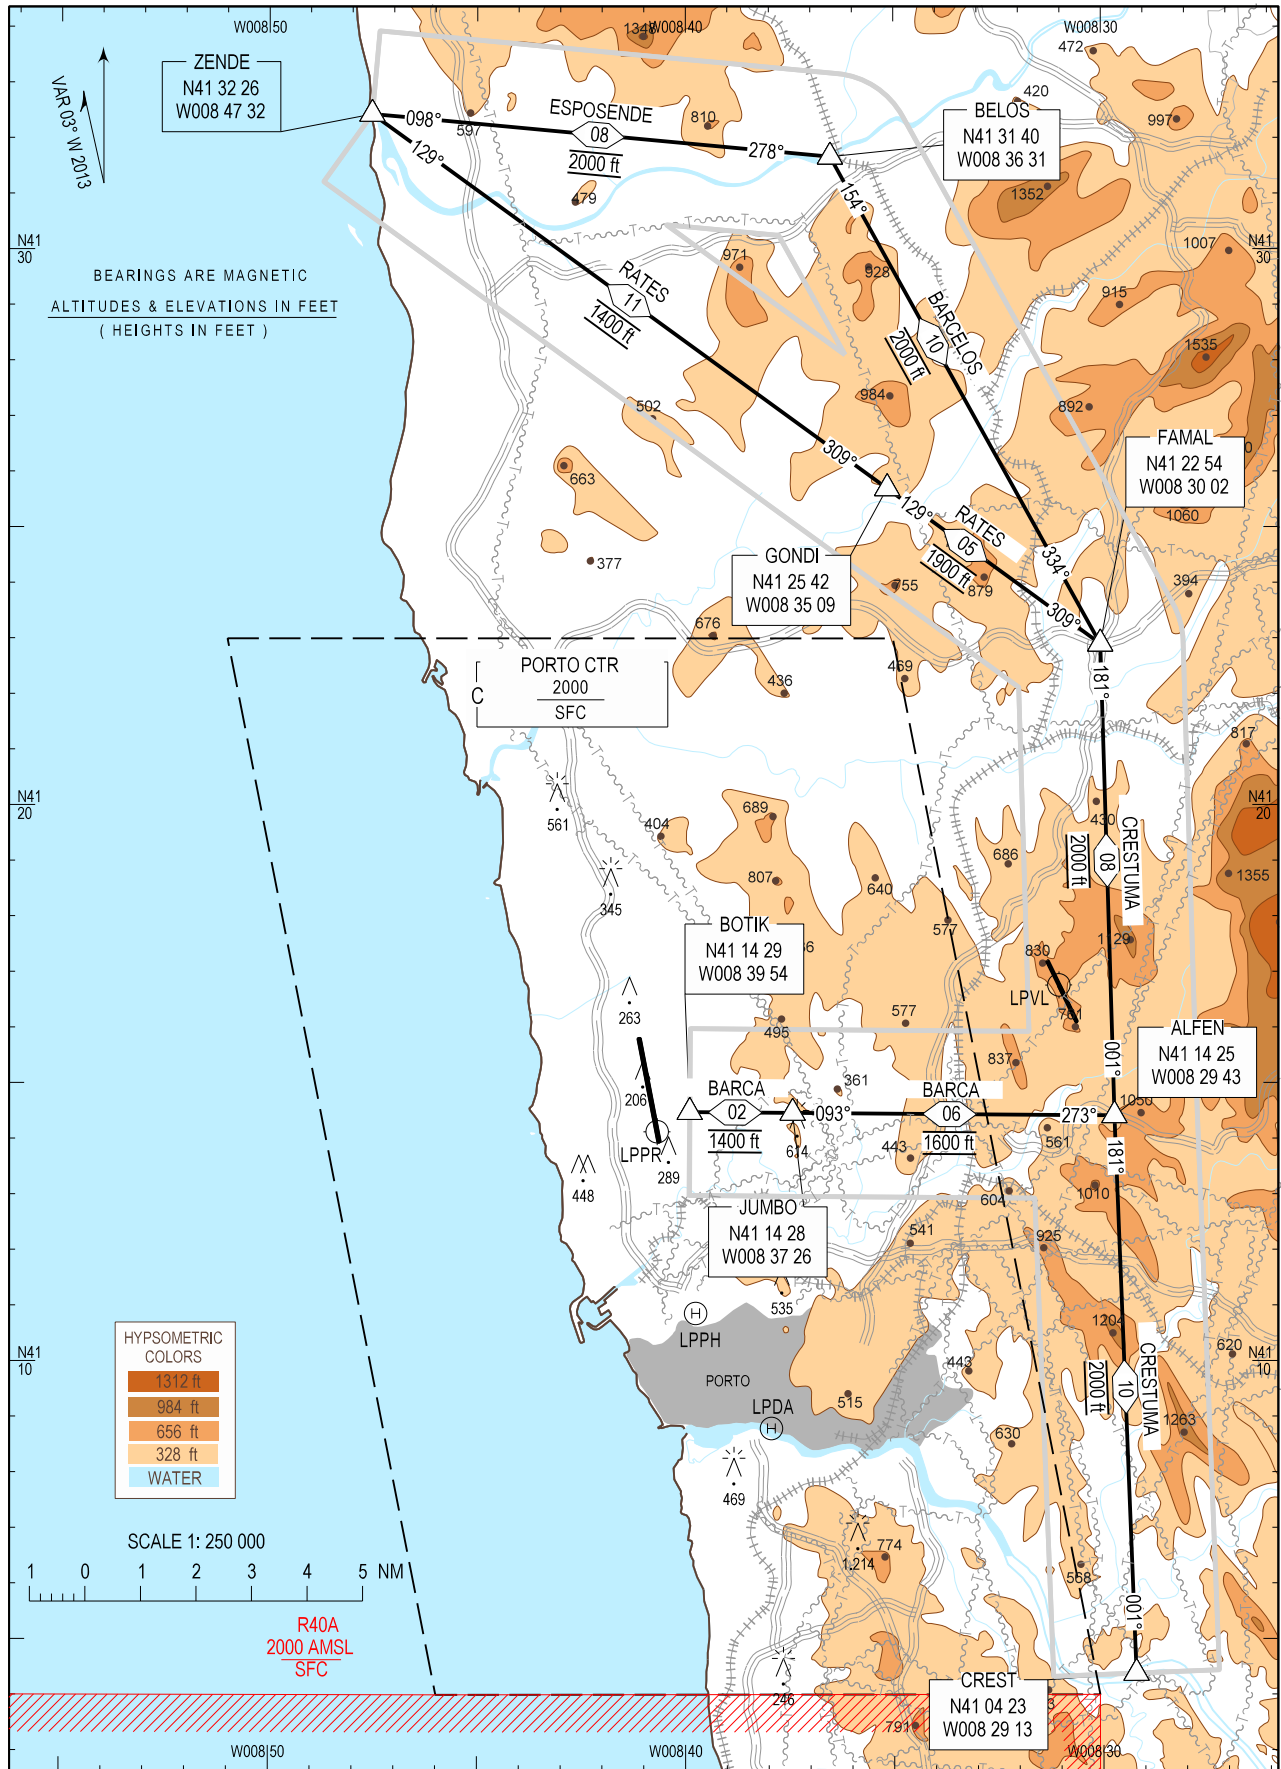

AIR TRAFFIC SERVICE SYSTEM VFR ATIS ROUTES IN PORTO TMA

PORTO INFORMATION 124.305
PORTO APPROACH 120.910
PORTO TOWER 118.005

APP FREQ changed to 120.910.

THIS PAGE INTENTIONALLY LEFT BLANK