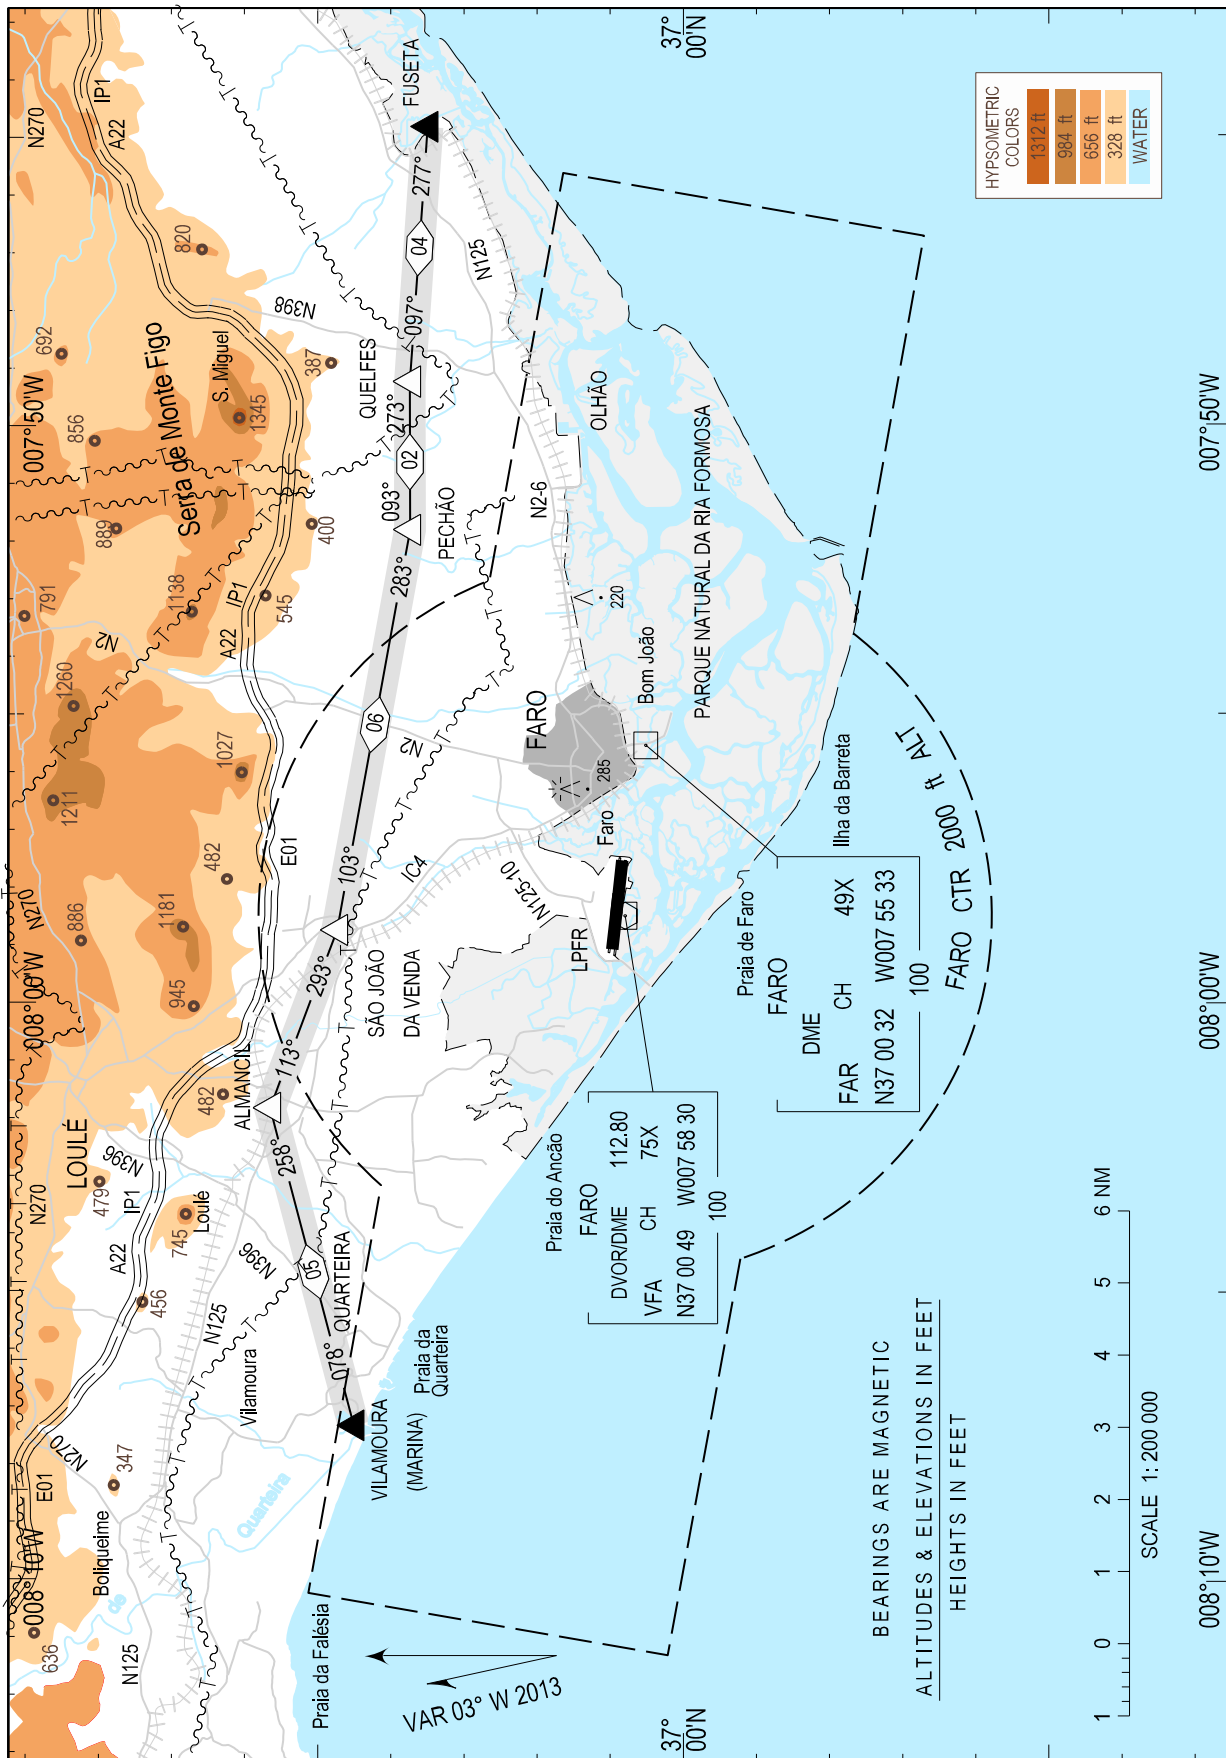

AIR TRAFFIC SERVICE SYSTEM FARO TOWER 120.755 FARO TMA  
FARO APPROACH 119.405 FARO GROUND 118.580  
VFR ATIS ROUTES IN FARO TMA

New CS and FREQ.

THIS PAGE INTENTIONALLY LEFT BLANK