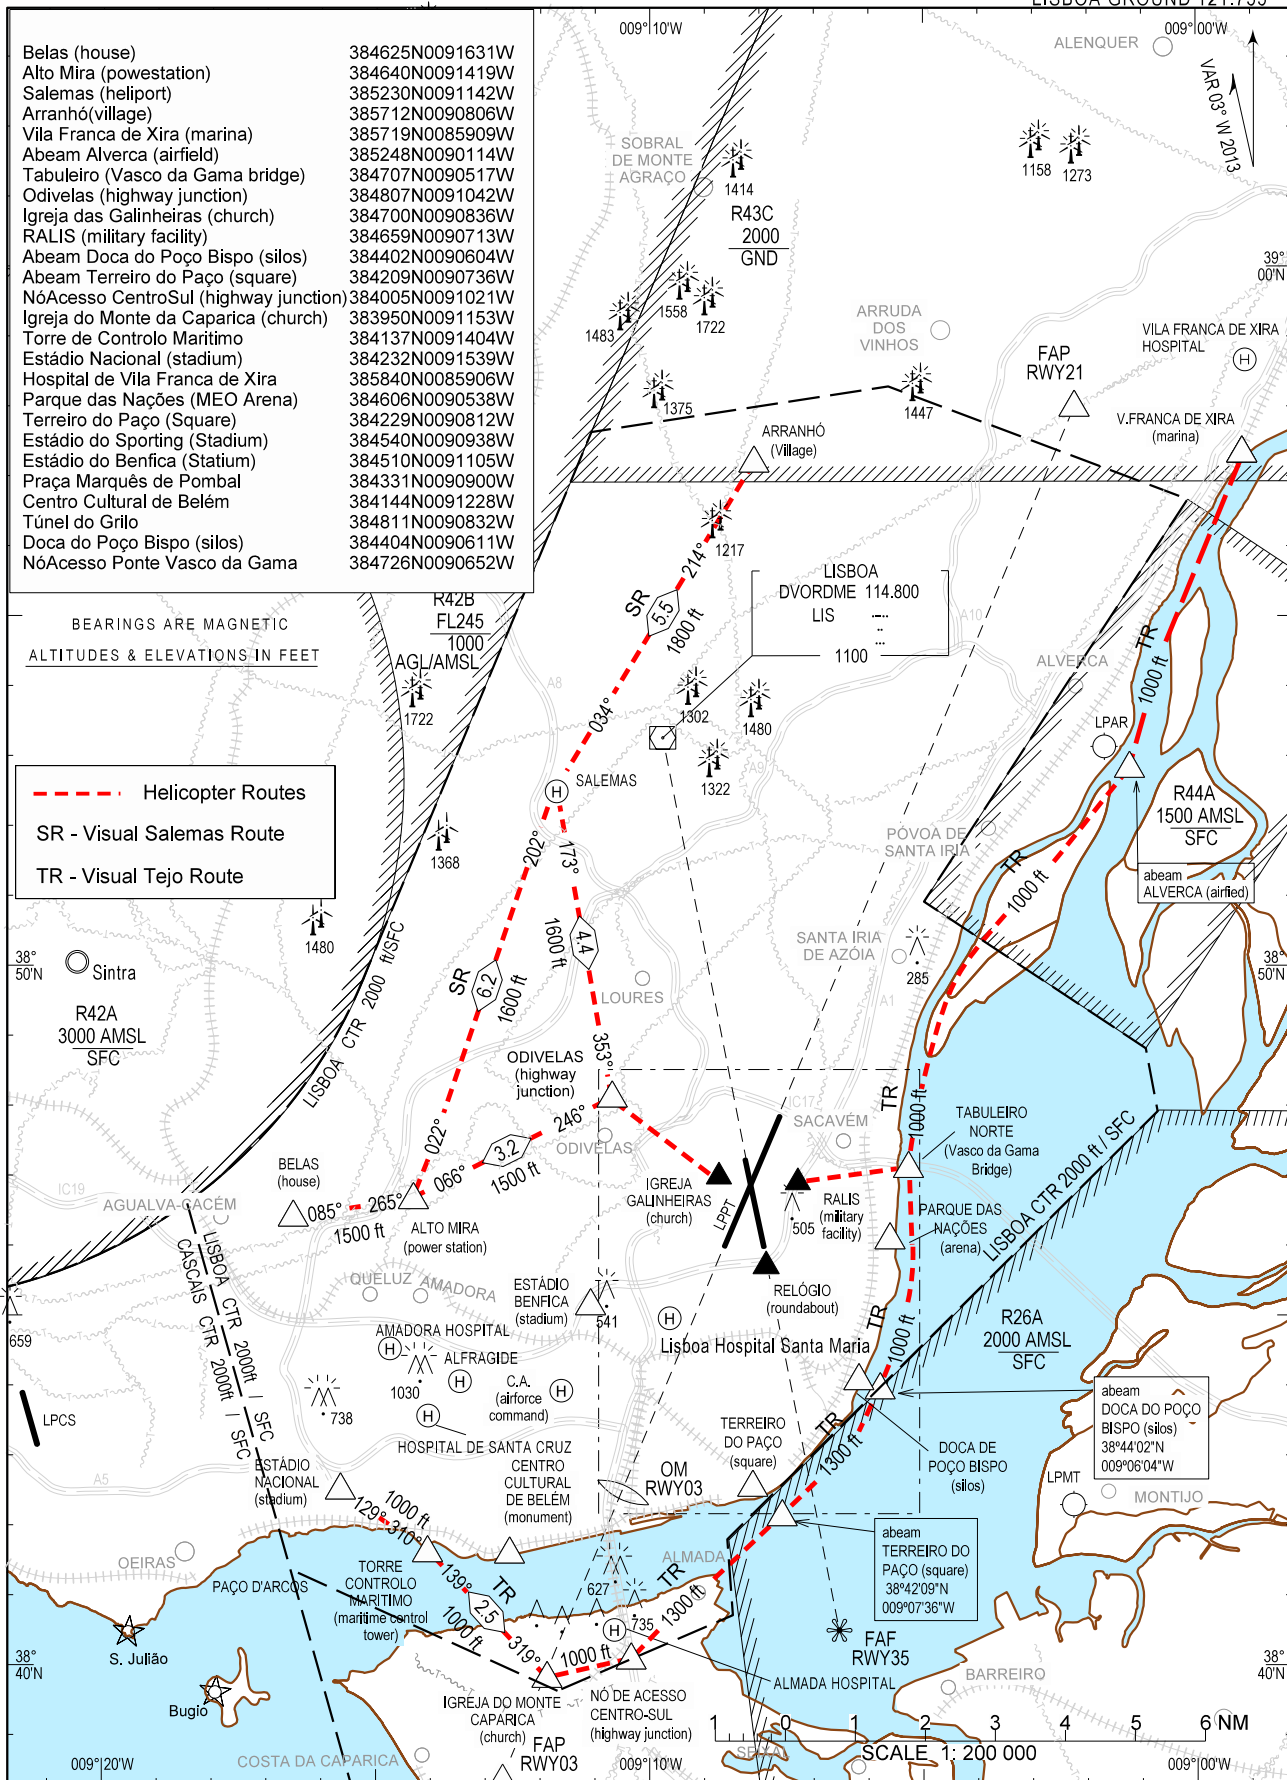

VFR HELICOPTER ROUTES IN LISBOA CTR

LISBOA ARR INFORMATION 124.155
LISBOA APPROACH 119.105
LISBOA ARRIVAL 125.130
LISBOA TOWER 118.105
LISBOA GROUND 121.755

New LPCT and LPCS CTR limits.

THIS PAGE INTENTIONALLY LEFT BLANK